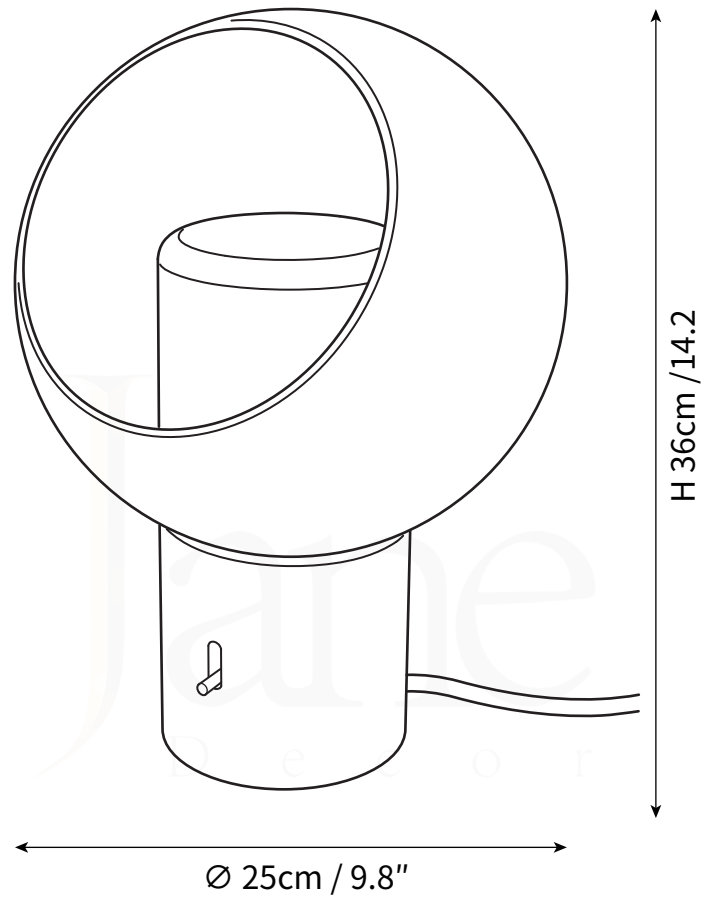

EVEDAL TABLE LAMP

TABLE LAMP

SPECIFICATION SHEET

INTERNATIONAL

ABOUT

The evedal table lamp is inspired by Scandinavian design from the mid-20th century and my goal is for them to be lamps that you want to keep your entire life, and maybe even pass down to the next generation. The most characteristic thing about it is its outer shade in coloured glass which encloses the inner shining light – something that I think gives the lamp a beautifully poetic look.

LEAD TIME

4 - 7 weeks

LIGHT SOURCE

E27 40W LED
2700K warm white
Not dimmable
Lamp included

FLEX CORD COLOURS

Black Switched Plug Wire,
Length 150cm / 59"

PRODUCT SIZE

Dia 25cm x H 36cm

FITTING FINISHES

White & Black

SHADE COLOURS

Smoke gray

MATERIALS

Iron, Glass, Marble

CERTIFICATION

CE/CCC/UL/SAA/KC

WARRANTY

3 years

VOLTAGE

AC 110-240V

WEIGHT

5kg