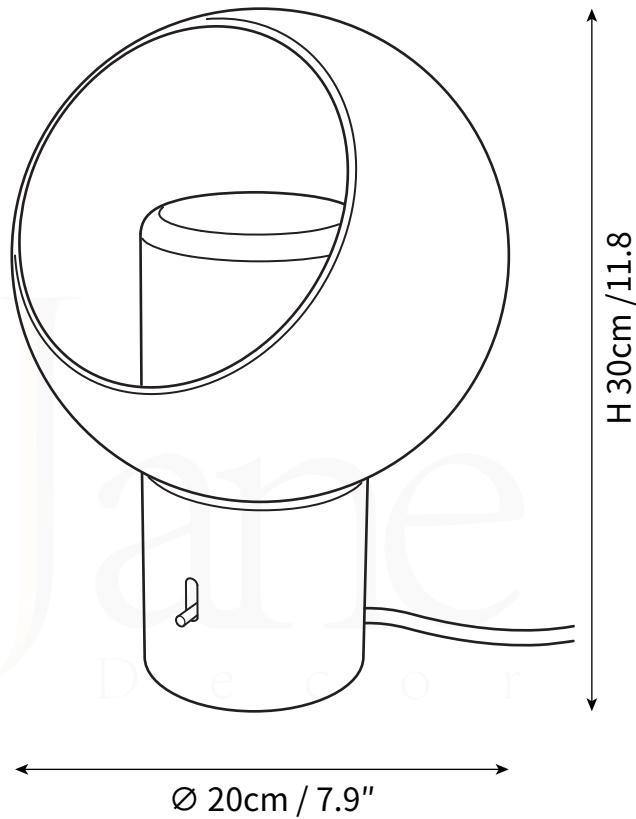

EVEDAL TABLE LAMP
TABLE LAMP

SPECIFICATION SHEET
INTERNATIONAL

EVEDAL TABLE LAMP

TABLE LAMP

SPECIFICATION SHEET
INTERNATIONAL

ABOUT

The evedal table lamp is inspired by Scandinavian design from the mid-20th century and my goal is for them to be lamps that you want to keep your entire life, and maybe even pass down to the next generation. The most characteristic thing about it is its outer shade in coloured glass which encloses the inner shining light – something that I think gives the lamp a beautifully poetic look.

LEAD TIME

4 - 7 weeks

LIGHT SOURCE

E27 40W LED
2700K warm white
Not dimmable
Lamp included

FLEX CORD COLOURS

Black Switched Plug Wire,
Length 150cm / 59"

PRODUCT SIZE

Dia 20cm x H 30cm

WARRANTY

3 years

VOLTAGE

AC 110-240V

WEIGHT

4kg

EVEDAL TABLE LAMP

TABLE LAMP

LEAD TIME

4 - 7 weeks

LIGHT SOURCE

E27 40W LED
2700K warm white
Not dimmable
Lamp included

FLEX CORD COLOURS

Black Switched Plug Wire,
Length 150cm / 59"

PRODUCT SIZE

Dia 25cm x H 36cm