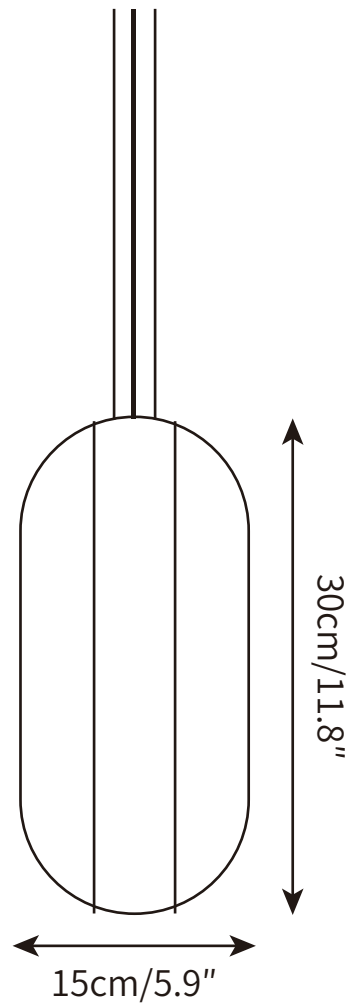

EL PENDANT LAMP

PENDANT

SPECIFICATION SHEET

INTERNATIONAL

ABOUT

Suprematism is a modernist movement in the art of the early 20th century, focused on the basic geometric forms, such as circles, squares, lines and rectangles. The geometric structure of the lamps will always look like a small art object in your house.

The sleek and stylish design scheme of EL lamps makes them perfect to illuminate the objects in both household and commercial spaces, highlighting with an accent light. Use a single pendant to create a striking graphic appeal or in a clustered formation for maximum visual allure.

LEAD TIME

4 - 7 weeks

LIGHT SOURCE

Integrated LED,
Warm White (2700K to 3300K),
Cool White (3300K to 5300K),
Not dimmable

INSTALLATION

Ceiling mount,
hardwired.

FLEX CORD COLOURS

Black Braided Cable,
Length 150cm / 59".

PRODUCT SIZE

Dia 15cm x H 30cm

FITTING FINISHES

Brass

SHADE COLOURS

Brass

CERTIFICATION

CE/CCC/UL/SAA/KC

WARRANTY

3 years

Materials

Brass

Voltage

AC 110-240V

WEIGHT

2kg