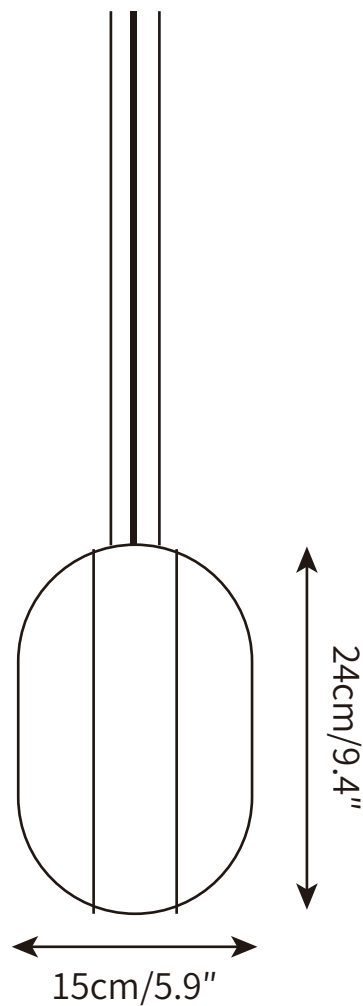

EL PENDANT LAMP

PENDANT

SPECIFICATION SHEET

INTERNATIONAL

ABOUT

Suprematism is a modernist movement in the art of the early 20th century, focused on the basic geometric forms, such as circles, squares, lines and rectangles. The geometric structure of the lamps will always look like a small art object in your house.

The sleek and stylish design scheme of EL lamps makes them perfect to illuminate the objects in both household and commercial spaces, highlighting with an accent light. Use a single pendant to create a striking graphic appeal or in a clustered formation for maximum visual allure.

LEAD TIME

4 - 7 weeks

LIGHT SOURCE

Integrated LED,
Warm White (2700K to 3300K),
Cool White (3300K to 5300K),
Not dimmable

INSTALLATION

Ceiling mount,
hardwired.

FLEX CORD COLOURS

Black Braided Cable,
Length 150cm / 59".

PRODUCT SIZE

Dia 15cm x H 24cm

FITTING FINISHES

Brass

SHADE COLOURS

Brass

CERTIFICATION

CE/CCC/UL/SAA/KC

WARRANTY

3 years

Materials

Brass

Voltage

AC 110-240V

WEIGHT

2kg