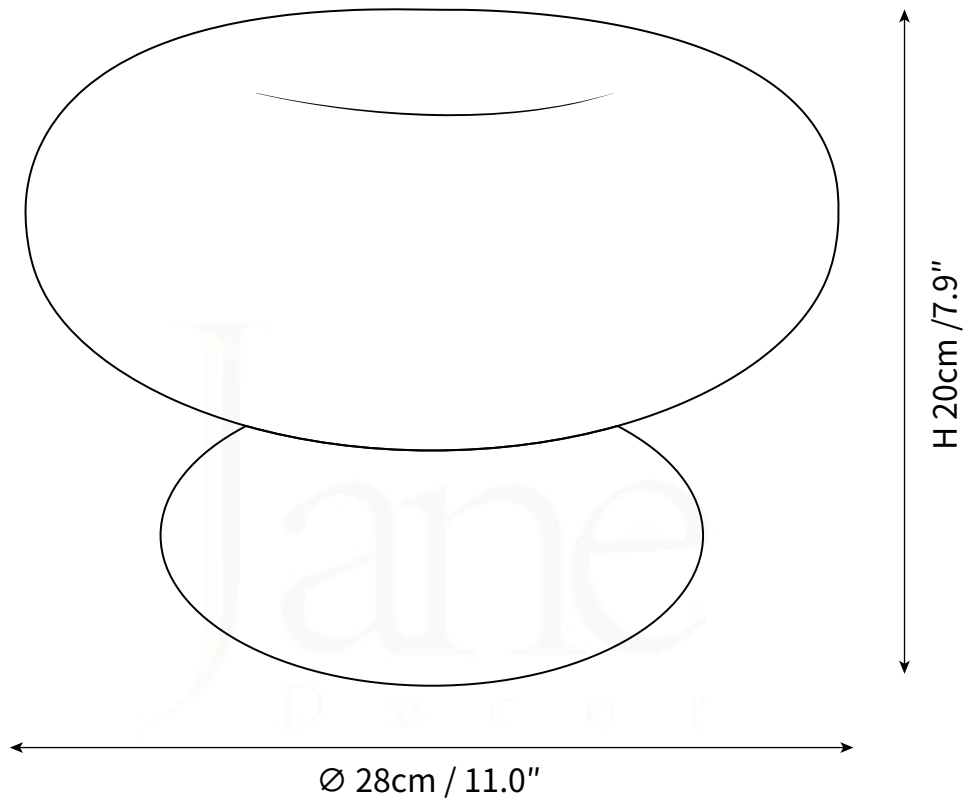

DONUT TABLE LAMP  
TABLE LAMP

SPECIFICATION SHEET  
INTERNATIONAL

DONUT TABLE LAMP  
TABLE LAMP

SPECIFICATION SHEET  
INTERNATIONAL

ABOUT

Curvy furniture instantly makes us feel comfortable and evokes a sense of relaxed style. This mid-century inspired lamp features a frosted glass lamp with an overall smooth, round, doughnut-shaped structure. Perfect as a statement table lamp and a home decor. The frosted glass material creates a soft lighting effect.

LEAD TIME

4 - 7 weeks

LIGHT SOURCE

E27 40W LED  
2700K warm white  
Not dimmable  
Lamp included

FLEX CORD COLOURS

Black Switched Plug Wire,  
Length 150cm / 59"

PRODUCT SIZE

Dia 28cm x H 20cm