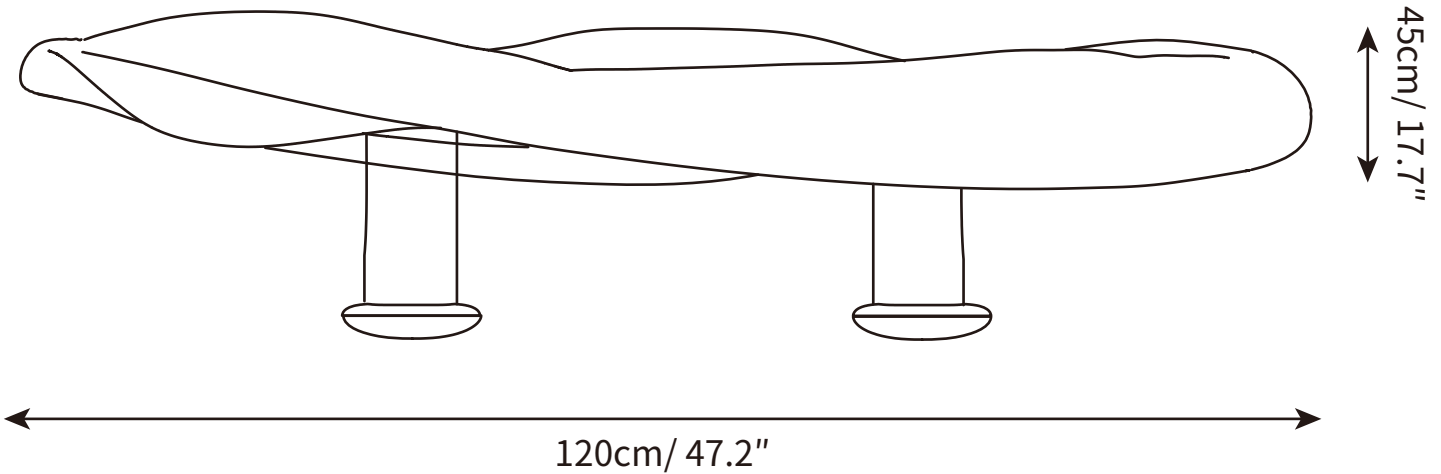

PRODUCT SIZE

Dia 120cm x H 45cm

FITTING FINISHES

Silver

SHADE COLOURS

Silver

MATERIALS

Methacrylate, Aluminum

COSMIC ANGEL SUSPENSION
CEILING LAMP

SPECIFICATION SHEET
INTERNATIONAL

ABOUT

“My concept way to freeze a moment that seemed to be created by air rolling over a thin sheet , achieving a very natural flow and rhythm in the lightweight sculptural skin. Ultimately it appears to be suspended in anti gravity on a cushion of air....like the cosmos in the complex forms and geometries that seem to defy explanation and create a sense of infinity.” Materials: body lamp - reflector made of thermoplastic material; die-cast aluminium lighting units; upper diffuser in opal methacrylate.

LEAD TIME

4 - 7 weeks

LIGHT SOURCE

Integrated LED,
Warm White (2700K to 3300K),
Cool White (3300K to 5300K),
Not dimmable

INSTALLATION

Ceiling mount
Supplied with external driver.

PRODUCT SIZE

Dia 120cm x H 45cm