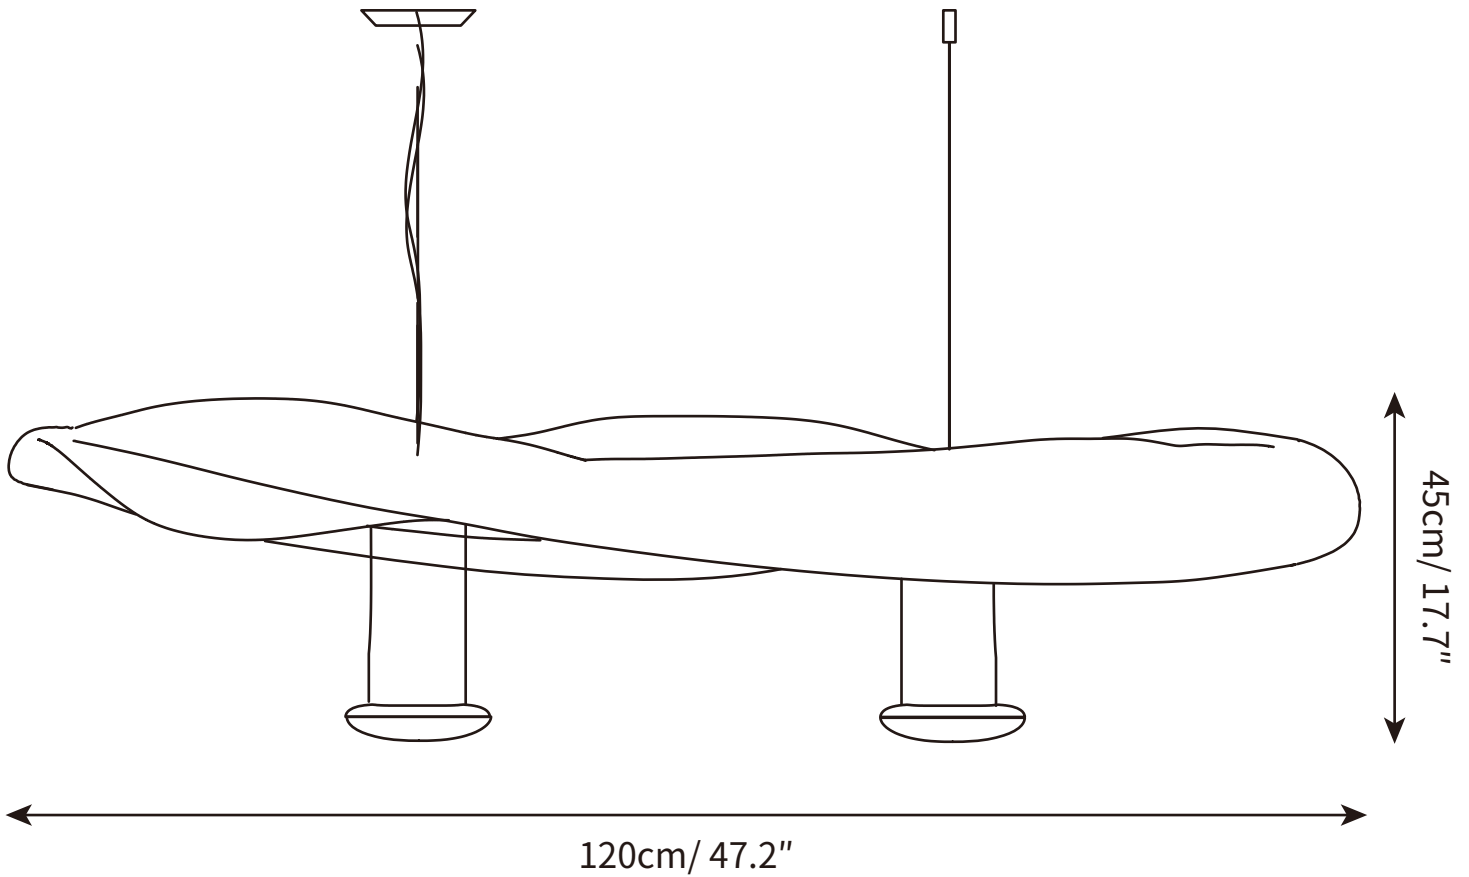

COSMIC ANGEL SUSPENSION CHANDELIERS

SPECIFICATION SHEET
INTERNATIONAL

ABOUT

"My concept way to freeze a moment that seemed to be created by air rolling over a thin sheet, achieving a very natural flow and rhythm in the lightweight sculptural skin. Ultimately it appears to be suspended in anti gravity on a cushion of air....like the cosmos in the complex forms and geometries that seem to defy explanation and create a sense of infinity." Materials: body lamp - reflector made of thermoplastic material; die-cast aluminium lighting units; upper diffuser in opal methacrylate.

LEAD TIME

4 - 7 weeks

LIGHT SOURCE

Integrated LED,
Warm White (2700K to 3300K),
Cool White (3300K to 5300K),
Not dimmable

INSTALLATION

Ceiling mount
Supplied with external driver.

FLEX CORD COLOURS

Clear Braided Cable,
Length 150cm / 59".

PRODUCT SIZE

Dia 120cm x H 45cm

FITTING FINISHES

Silver

SHADE COLOURS

Silver

MATERIALS

Methacrylate, Aluminum

LEAD TIME

4 - 7 weeks

LIGHT SOURCE

Integrated LED,
Warm White (2700K to 3300K),
Cool White (3300K to 5300K),
Not dimmable

INSTALLATION

Ceiling mount
Supplied with external driver.

PRODUCT SIZE

Dia 120cm x H 45cm