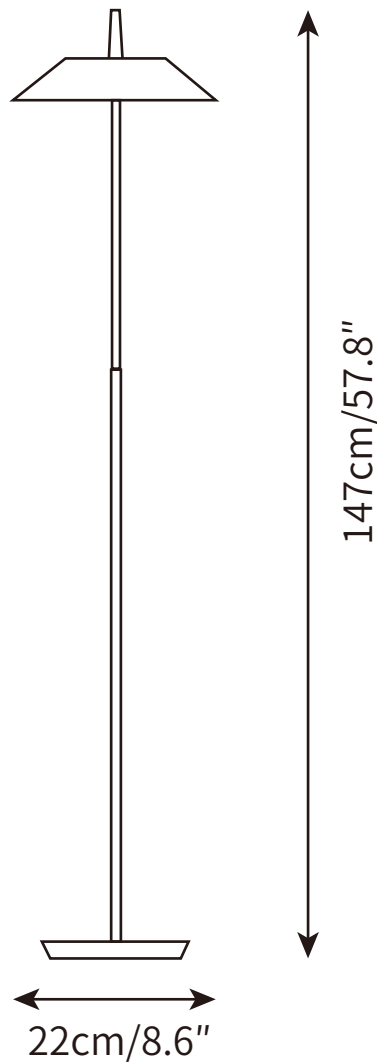

COOLFAIR FLOOR LAMP
FLOOR LAMP

SPECIFICATION SHEET
INTERNATIONAL

COOLFAIR FLOOR LAMP

FLOOR LAMP

SPECIFICATION SHEET
INTERNATIONAL

ABOUT

An update of the 19th Century lamp with an obviously innovative approach to aesthetics and technology through its use of LED light source and new materials. The Mayfair Floor Lamp's timeless, genius design makes it perfect both in more contemporary and traditional interiors.

LEAD TIME

4 - 7 weeks

LIGHT SOURCE

Integrated LED,
Warm White (2700K to 3300K),
Cool White (3300K to 5300K),
Not dimmable

FLEX CORD COLOURS

Black Switched Plug Wire,
Length 200cm / 78.7"

PRODUCT SIZE

Dia 22cm x H 147cm