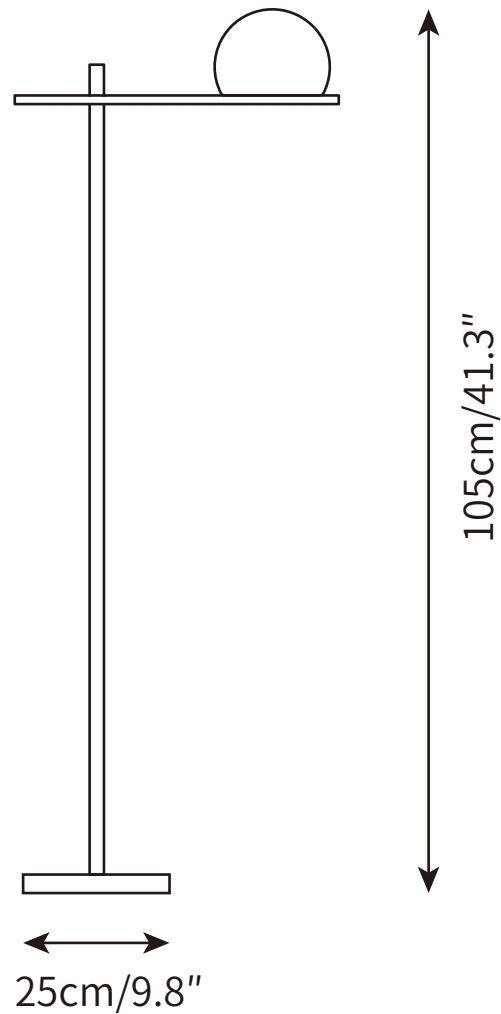

CIRC FLOOR LAMP
FLOOR LAMP

SPECIFICATION SHEET
INTERNATIONAL

CIRC FLOOR LAMP

FLOOR LAMP

SPECIFICATION SHEET
INTERNATIONAL

ABOUT

Floor lamp providing diffused light with on / off foot switch on cord. Shade slides back and forth on the arc of the stem to adjust light to where you need it, while also changing the look of the lamp. Some assembly required.

LEAD TIME

4 - 7 weeks

LIGHT SOURCE

Integrated LED,
Warm White (2700K to 3300K),
Cool White (3300K to 5300K),
Not dimmable

FLEX CORD COLOURS

Black Switched Plug Wire,
Length 200cm / 78.7"

PRODUCT SIZE

Dia 25cm x H 105cm