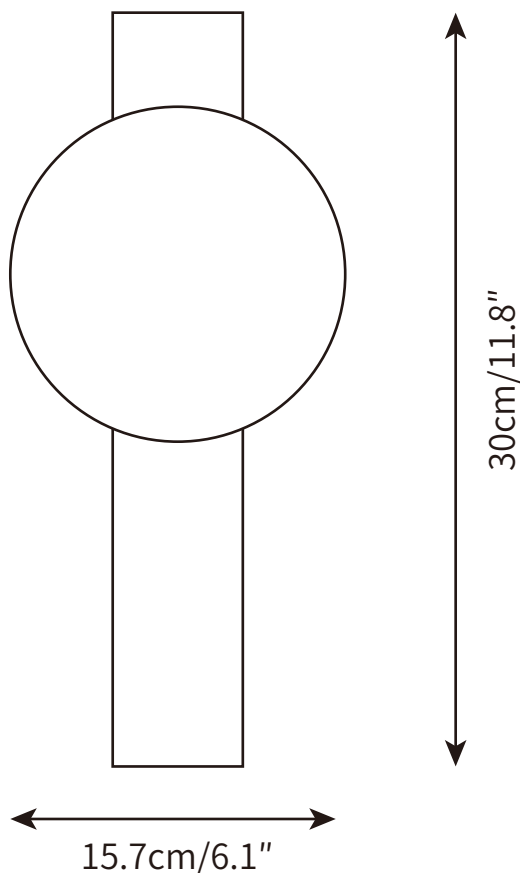

CIRC 3720 WALL LAMP
WALL SCONCE

SPECIFICATION SHEET
INTERNATIONAL

CIRC 3720 WALL LAMP

WALL SCONCE

SPECIFICATION SHEET

INTERNATIONAL

ABOUT ICI

Ring-shaped structures characterize the Circ 3720 LED lights, however the expansive collection also includes models with a linear and minimalist shape and even multifunctional objects for indoors and outdoors. The diffuser always has the same ball-shaped shape and is generally made of glass, ideal for the corridor, garden, terrace, bathroom, hotel and restaurant.

LEAD TIME

4 - 7 weeks

LIGHT SOURCE

Integrated LED,
Warm White (2700K to 3300K),
Cool White (3300K to 5300K),
Not dimmable

INSTALLATION

Wall mount,
Supplied with external driver

FLEX CORD COLOURS

Hardwired

PRODUCT SIZE

Dia 15.7cm x H 30cm

FITTING FINISHES

Black

SHADE COLOURS

White

MATERIALS

Metal, Glass