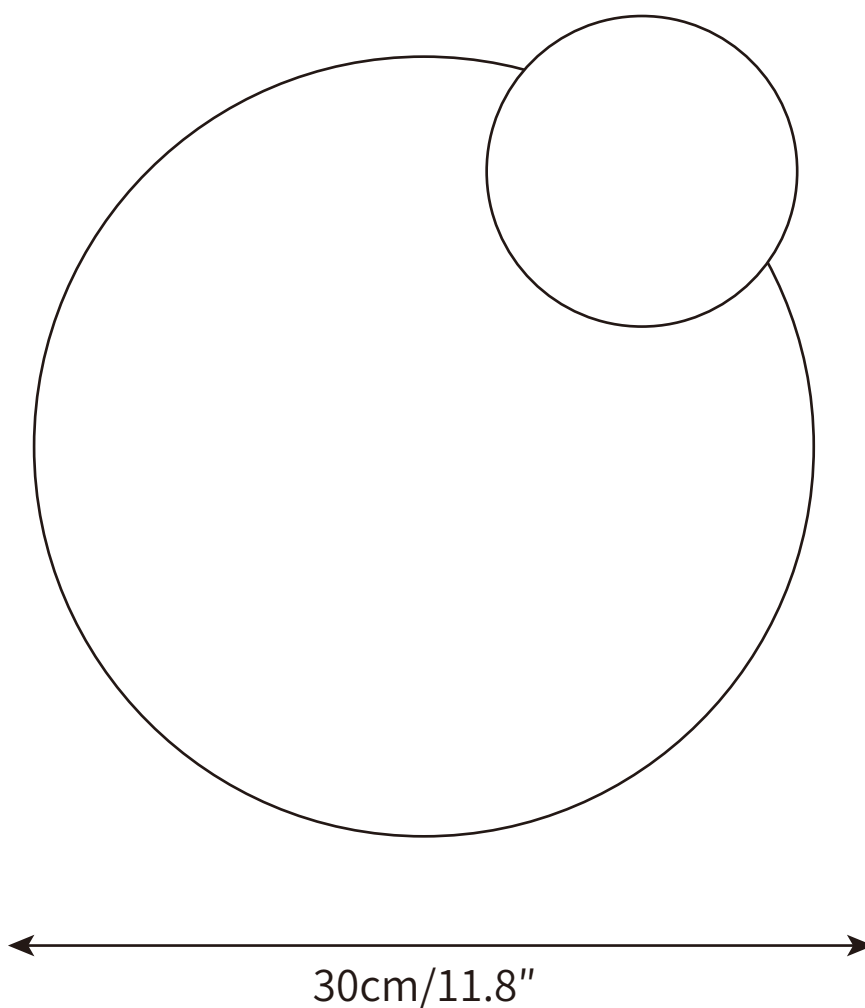

ABOUT ICI

As if two celestial bodies were sliding over each other, the warm white LED light covers part of the chrome lamp body- a spectacular spectacle with which you can set outstanding accents in your home! The LED is housed in a semicircular, satinised body and can be controlled and dimmed via your main light switch.

LEAD TIME

4 - 7 weeks

LIGHT SOURCE

Integrated LED,
Warm White (2700K to 3300K),
Cool White (3300K to 5300K),
Not dimmable

INSTALLATION

Wall mount,
Supplied with external driver

FLEX CORD COLOURS

Hardwired

PRODUCT SIZE

Dia 30cm

FITTING FINISHES

Chrome

SHADE COLOURS

White

Materials

Metal, Glass

CERTIFICATION

CE/CCC/UL/SAA/KC

WARRANTY

3 years

Voltage

AC 110-240V

WEIGHT

3kg