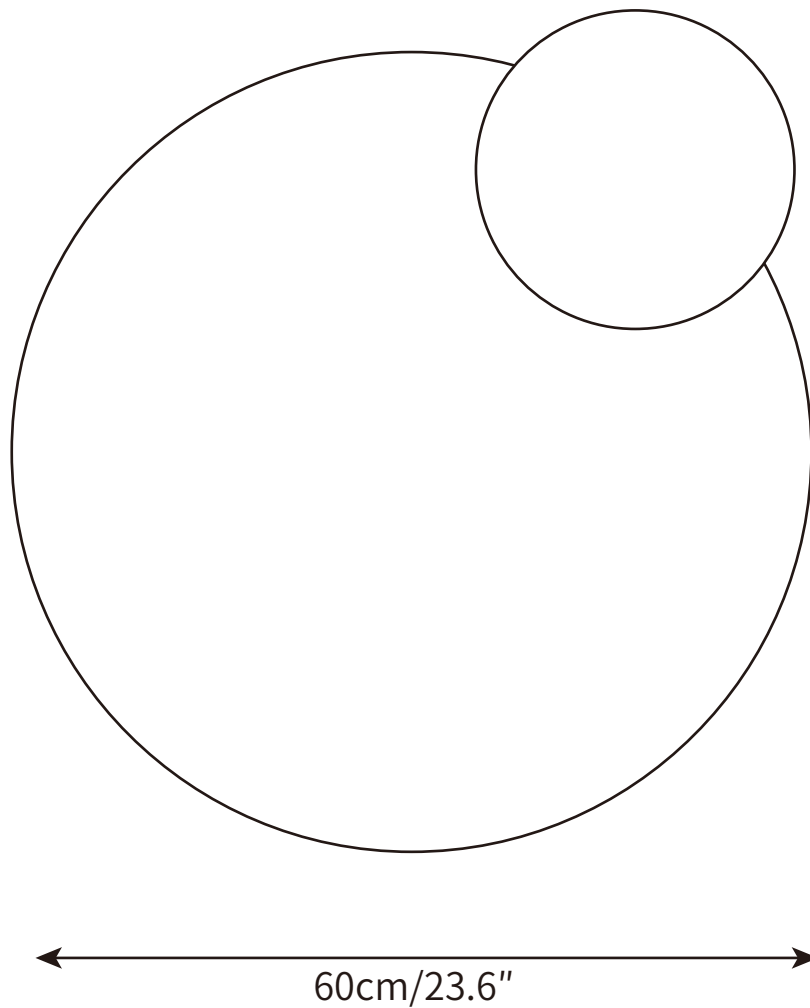

ABOUT ICI

As if two celestial bodies were sliding over each other, the warm white LED light covers part of the chrome lamp body- a spectacular spectacle with which you can set outstanding accents in your home! The LED is housed in a semicircular, satinised body and can be controlled and dimmed via your main light switch.

LEAD TIME

4 - 7 weeks

LIGHT SOURCE

Integrated LED,
Warm White (2700K to 3300K),
Cool White (3300K to 5300K),
Not dimmable

INSTALLATION

Wall mount,
Supplied with external driver

FLEX CORD COLOURS

Hardwired

PRODUCT SIZE

Dia 60cm

FITTING FINISHES

Chrome

SHADE COLOURS

White

MATERIALS

Metal, Glass

CERTIFICATION

CE/CCC/UL/SAA/KC

WARRANTY

3 years

VOLTAGE

AC 110-240V

WEIGHT

4kg