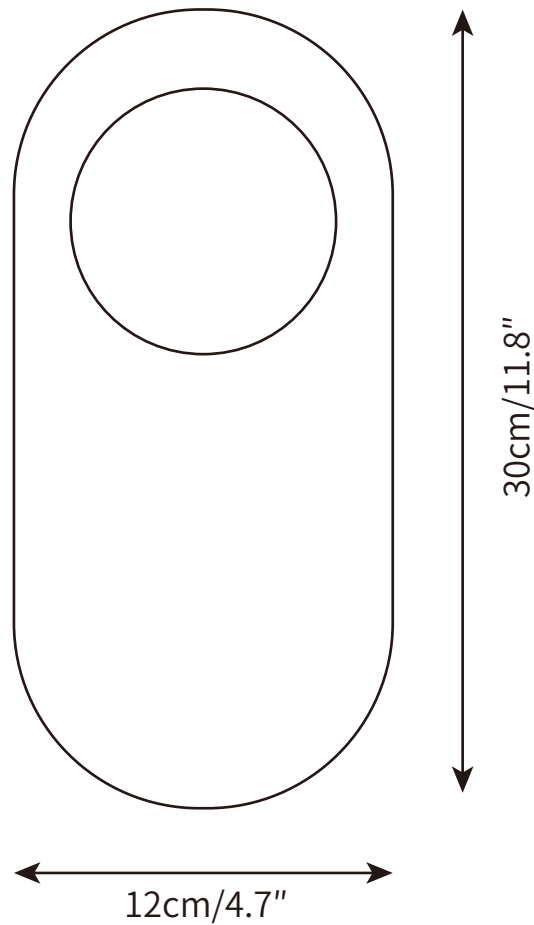

CIRC 3702 WALL LAMP
WALL SCONCE

SPECIFICATION SHEET
INTERNATIONAL

ABOUT ICI

As if two celestial bodies were sliding over each other, the warm white LED light covers part of the chrome lamp body- a spectacular spectacle with which you can set outstanding accents in your home! The LED is housed in a semicircular, satinised body and can be controlled and dimmed via your main light switch.

PRODUCT SIZE

Dia 12cm x H 30cm

FITTING FINISHES

Chrome

SHADE COLOURS

White

Materials

Metal, Glass

PRODUCT SIZE

Dia 14cm x H 45cm

FITTING FINISHES

Chrome

SHADE COLOURS

White

Materials

Metal, Glass

PRODUCT SIZE

Dia 30cm

FITTING FINISHES

Chrome

SHADE COLOURS

White

Materials

Metal, Glass