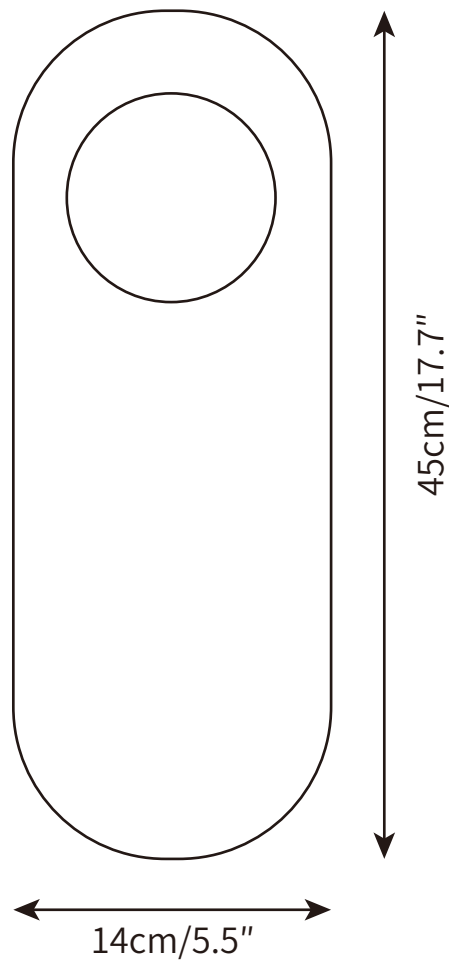

CIRC 3702 WALL LAMP
WALL SCONCE

SPECIFICATION SHEET
INTERNATIONAL

ABOUT ICI

As if two celestial bodies were sliding over each other, the warm white LED light covers part of the chrome lamp body- a spectacular spectacle with which you can set outstanding accents in your home! The LED is housed in a semicircular, satinised body and can be controlled and dimmed via your main light switch.

LEAD TIME

4 - 7 weeks

LIGHT SOURCE

Integrated LED,
Warm White (2700K to 3300K),
Cool White (3300K to 5300K),
Not dimmable

INSTALLATION

Wall mount,
Supplied with external driver

FLEX CORD COLOURS

Hardwired

PRODUCT SIZE

Dia 14cm x H 45cm

FITTING FINISHES

Chrome

SHADE COLOURS

White

Materials

Metal, Glass

CERTIFICATION

CE/CCC/UL/SAA/KC

WARRANTY

3 years

Voltage

AC 110-240V

WEIGHT

3kg