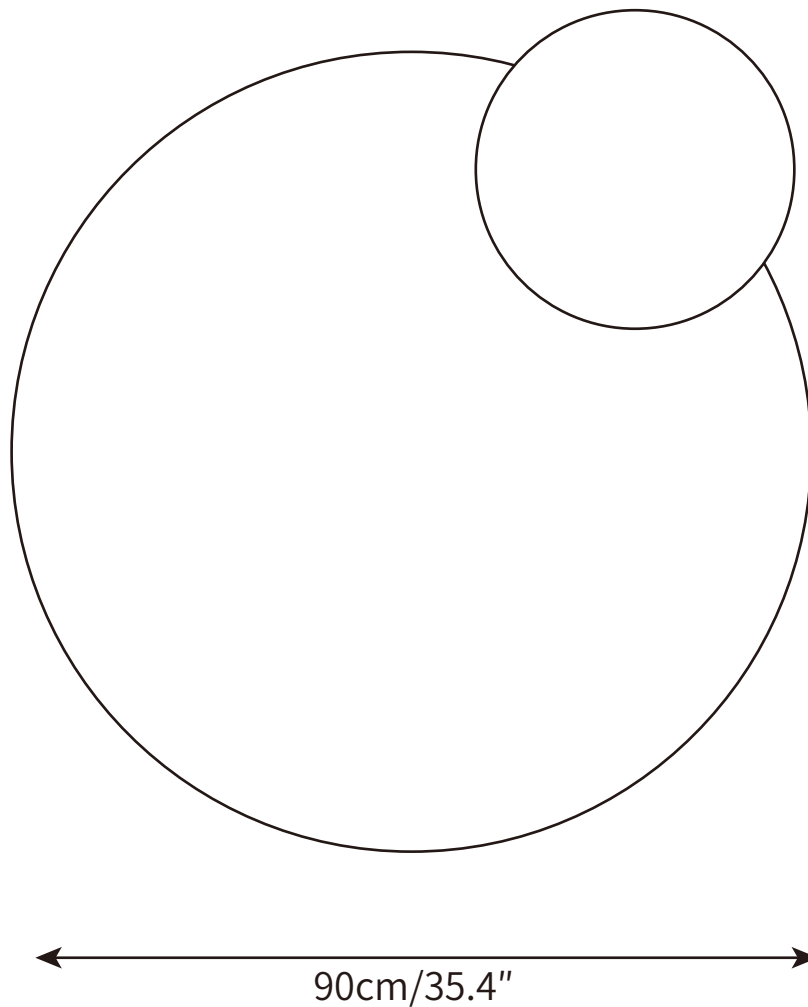

ABOUT ICI

As if two celestial bodies were sliding over each other, the warm white LED light covers part of the chrome lamp body- a spectacular spectacle with which you can set outstanding accents in your home! The LED is housed in a semicircular, satinised body and can be controlled and dimmed via your main light switch.

LEAD TIME

4 - 7 weeks

LIGHT SOURCE

Integrated LED,
Warm White (2700K to 3300K),
Cool White (3300K to 5300K),
Not dimmable

INSTALLATION

Wall mount,
Supplied with external driver

FLEX CORD COLOURS

Hardwired

PRODUCT SIZE

Dia 90cm

FITTING FINISHES

Chrome

SHADE COLOURS

White

MATERIALS

Metal, Glass

CERTIFICATION

CE/CCC/UL/SAA/KC

WARRANTY

3 years

VOLTAGE

AC 110-240V

WEIGHT

6kg