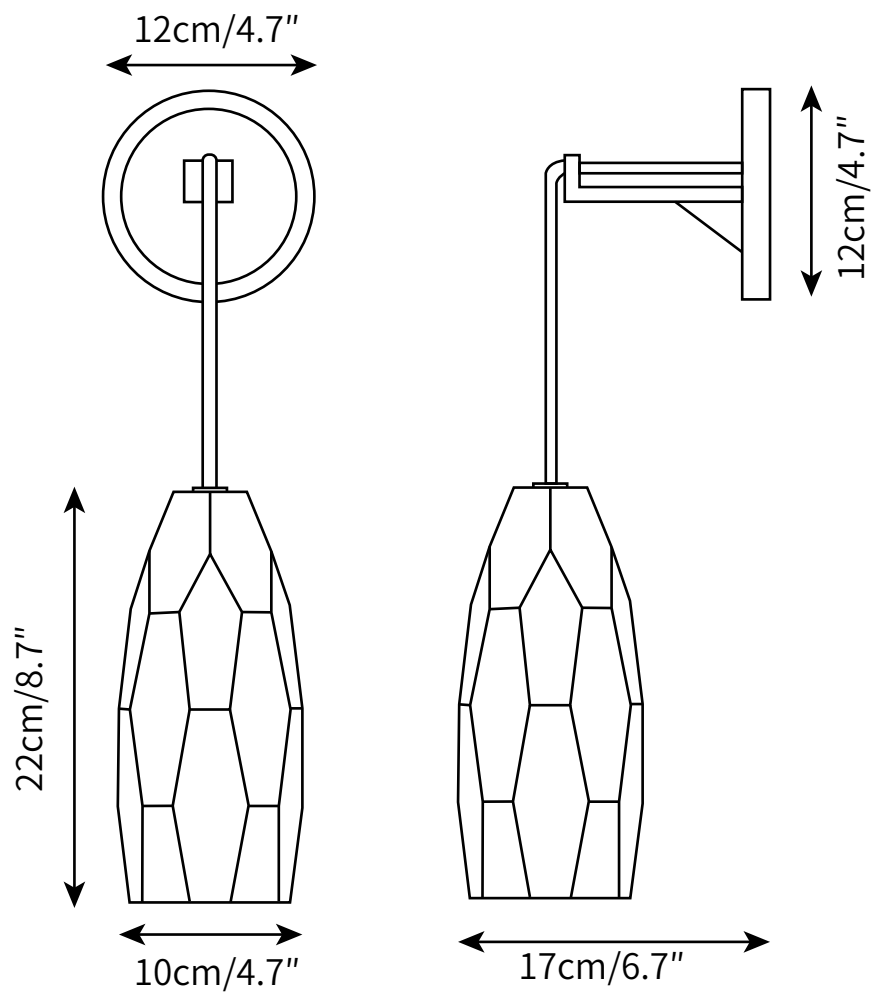

CHATELET SCONCE  
WALL SCONCE

SPECIFICATION SHEET  
INTERNATIONAL

CHATELET SCONCE  
WALL SCONCE

SPECIFICATION SHEET  
INTERNATIONAL

ABOUT

The Chatelet Sconce is machined from solid brass. All parts are hand polished and patina. The lead crystal shade is hand carved and polished.

LEAD TIME

4 - 7 weeks

LIGHT SOURCE

G4 3W LED  
2700K warm white  
Not dimmable  
Lamp included

INSTALLATION

Wall mount,  
Supplied with external driver

FLEX CORD COLOURS

Hardwired

PRODUCT SIZE

Dia 12cm x H 22cm

FITTING FINISHES

Brass

SHADE COLOURS

Clear Crystal

CERTIFICATION

CE/CCC/UL/SAA/KC

WARRANTY

3 years

Materials

Brass, Crystal

Voltage

AC 110-240V

WEIGHT

3kg