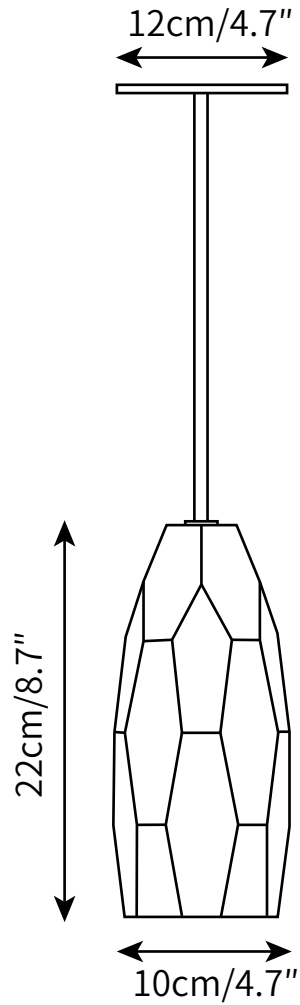

CHATELETPENDANT LIGHT
PENDANT

SPECIFICATION SHEET
INTERNATIONAL

CHATELET PENDANT LIGHT

PENDANT

SPECIFICATION SHEET
INTERNATIONAL

ABOUT

The Chatelet Pendant Light is made of lead crystal. All parts are hand polished and patina. The ceiling plate and sockets are also made by hand in brass. The Chatelet Pendant Light reflects the modern style, enjoys a broad vision, makes the tired mind less depressed, and the atmosphere is more flexible and relaxed

LEAD TIME

4 - 7 weeks

LIGHT SOURCE

G4 3W LED
2700K warm white
Not dimmable
Lamp included

INSTALLATION

Ceiling mount
Supplied with external driver.

FLEX CORD COLOURS

Black Braided Cable,
Length 150cm / 59".

PRODUCT SIZE

Dia 12cm x H 22cm

FITTING FINISHES

Brass

SHADE COLOURS

Clear Crystal

CERTIFICATION

CE/CCC/UL/SAA/KC

WARRANTY

3 years

Materials

Brass, Crystal

Voltage

AC 110-240V

WEIGHT

3kg