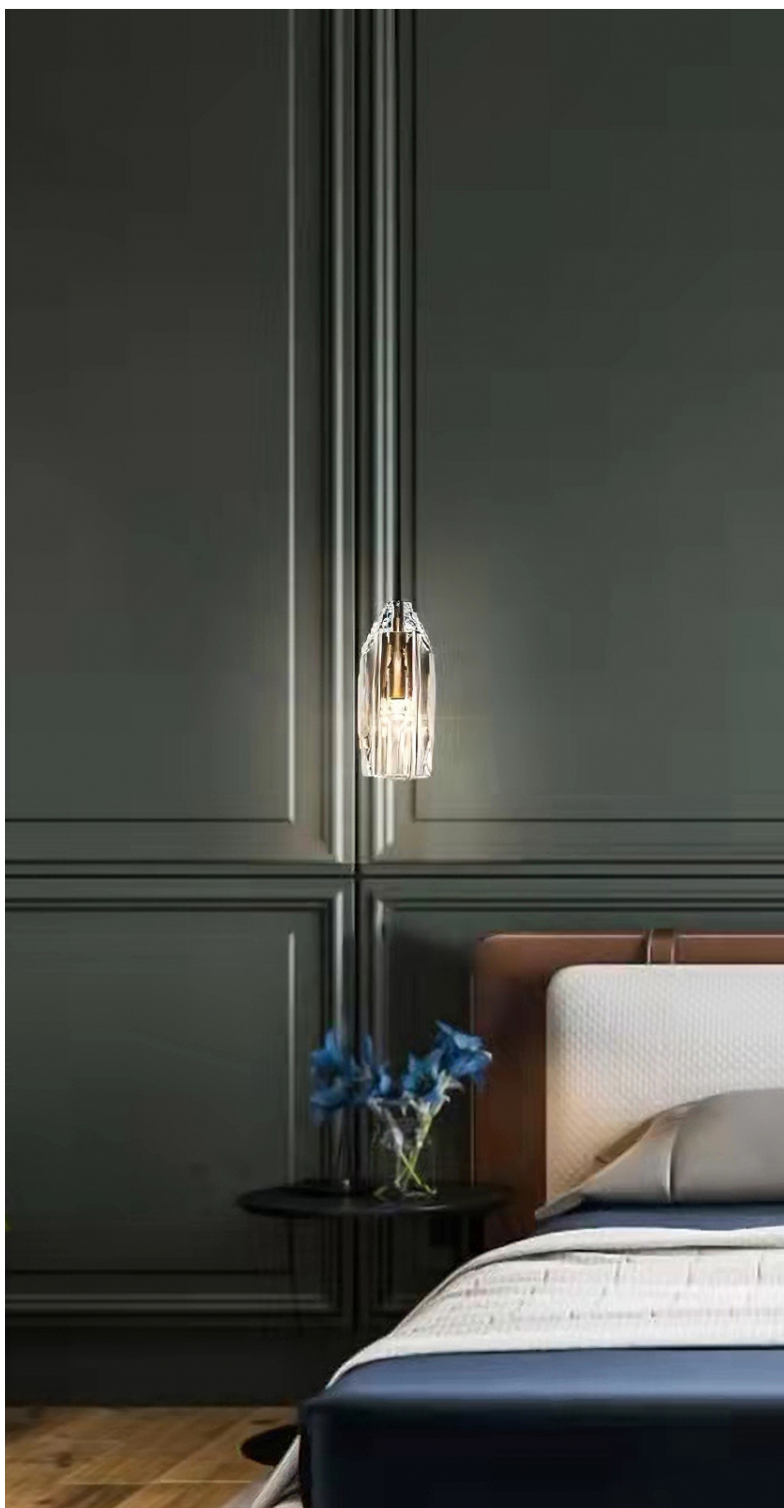

CHATELETPENDANT LIGHT
PENDANT

SPECIFICATION SHEET
INTERNATIONAL

CHATELET PENDANT LIGHT

PENDANT

SPECIFICATION SHEET
INTERNATIONAL

ABOUT

The Chatelet Pendant Light is made of lead crystal. All parts are hand polished and patina. The ceiling plate and sockets are also made by hand in brass. The Chatelet Pendant Light reflects the modern style, enjoys a broad vision, makes the tired mind less depressed, and the atmosphere is more flexible and relaxed

LEAD TIME

4 - 7 weeks

LIGHT SOURCE

G4 3W LED
2700K warm white
Not dimmable
Lamp included

INSTALLATION

Ceiling mount
Supplied with external driver.

FLEX CORD COLOURS

Black Braided Cable,
Length 150cm / 59".

PRODUCT SIZE

Dia 12cm x H 22cm

FITTING FINISHES

Brass

SHADE COLOURS

Clear Crystal

CERTIFICATION

CE/CCC/UL/SAA/KC