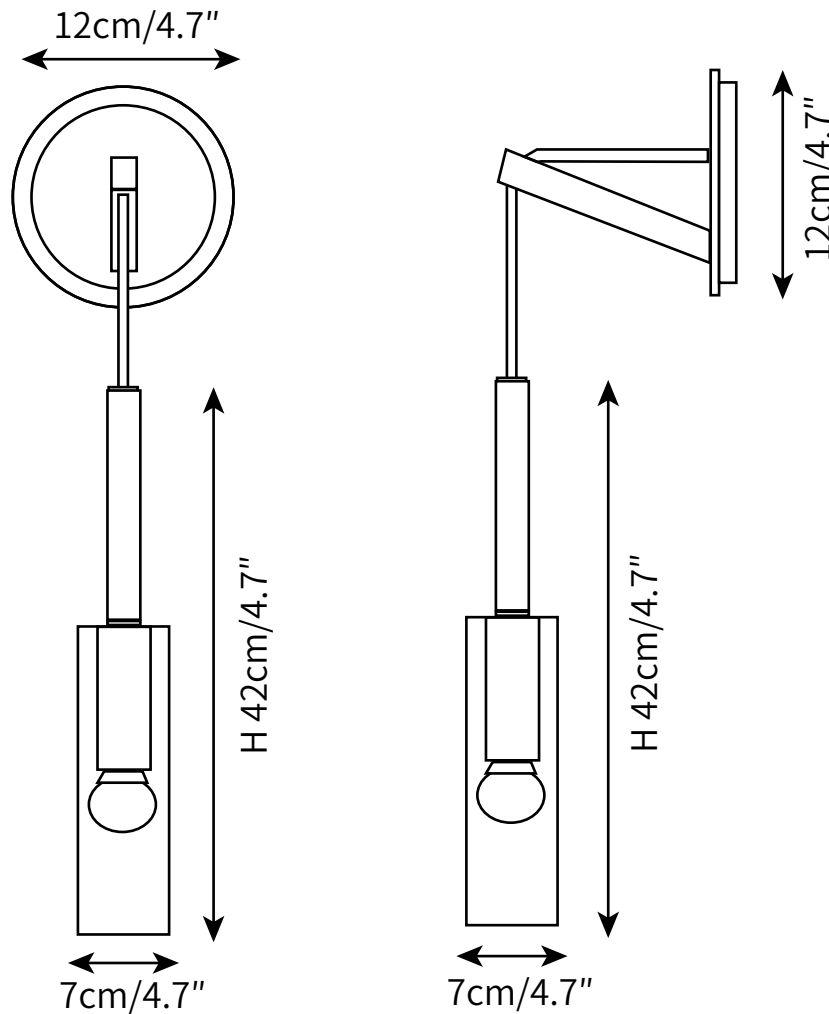

CHARLOT SCONCE  
WALL SCONCE

SPECIFICATION SHEET  
INTERNATIONAL

ABOUT

Charlot Sconce will sparkle nicely the light on that give you starry lights and remarkable quality of light that add a stylish touch and modern look to your home. Whether you're adding a dash of clean-lined sophistication to your look or leaning into a contemporary ensemble in your on-trend space, The Charlot Sconce brings a luxurious ambiance to your ensemble. Featuring a modern design, this wall light brings a sense of timeless appeal to your look guaranteed to elevate any wall space with minimal effort.

LEAD TIME

4 - 7 weeks

LIGHT SOURCE

E14 40W LED  
2700K warm white  
Not dimmable  
Lamp included

INSTALLATION

Wall mount,  
Supplied with external driver

FLEX CORD COLOURS

Hardwired

PRODUCT SIZE

Dia 12cm x H 42cm

FITTING FINISHES

Black

SHADE COLOURS

Smoke gray

CERTIFICATION

CE/CCC/UL/SAA/KC

WARRANTY

3 years

Materials

Metal, Crystals

Voltage

AC 110-240V

WEIGHT

3kg