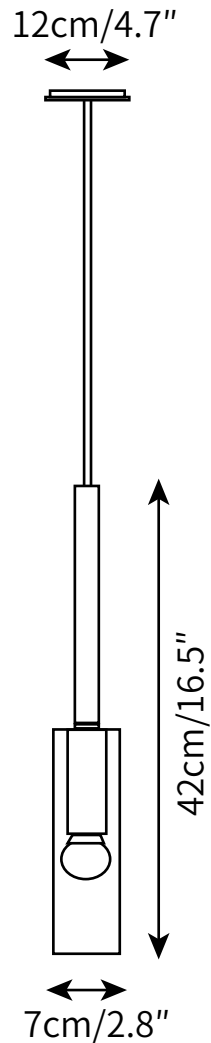

CHARLOT PENDANT LIGHT
PENDANT

SPECIFICATION SHEET
INTERNATIONAL

CHARLOT PENDANT LIGHT

PENDANT

SPECIFICATION SHEET
INTERNATIONAL

ABOUT

Charlot Pendant Light is a light fixture with a refined design. Its glossy black finish shade hangs over your headboard, bringing a calm and cocoon-like vibe to your bedroom. Charlot Pendant exudes Scandinavian charm with its minimalist silhouette. Perfect for creating a peaceful atmosphere in your room.

LEAD TIME

4 - 7 weeks

LIGHT SOURCE

E14 40W LED
2700K warm white
Not dimmable
Lamp included

INSTALLATION

Ceiling mount
Supplied with external driver.

FLEX CORD COLOURS

Black Braided Cable,
Length 150cm / 59".

PRODUCT SIZE

Dia 12cm x H 42cm

FITTING FINISHES

Black

SHADE COLOURS

Smoke gray

CERTIFICATION

CE/CCC/UL/SAA/KC