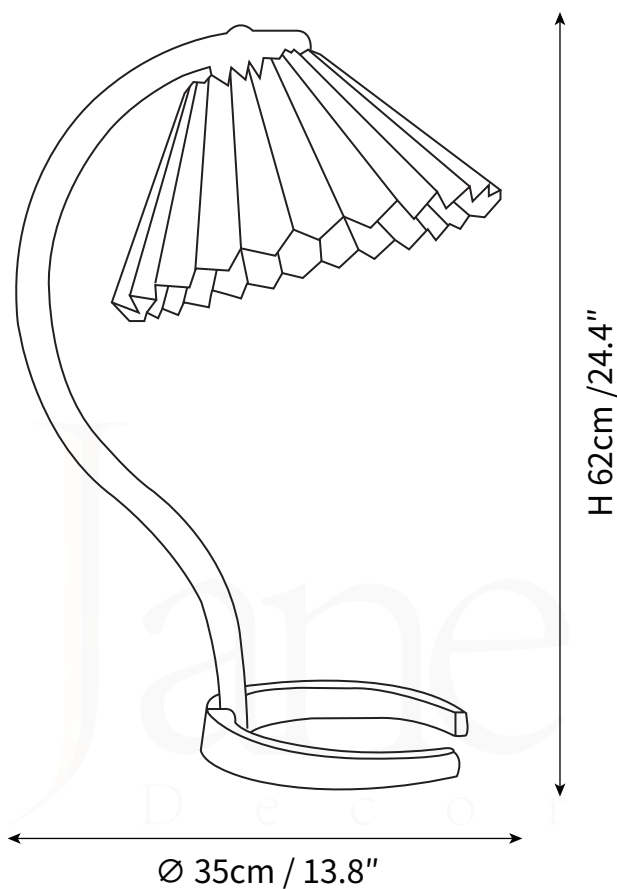

CAPRANI TABLE LAMP
TABLE LAMP

SPECIFICATION SHEET
INTERNATIONAL

CAPRANI TABLE LAMP

TABLE LAMP

SPECIFICATION SHEET
INTERNATIONAL

ABOUT

Very elegant floor lamp by Mads Caprani for Caprani Light, This lamp features a nice beech wood stand with an elegant curve and a cast iron base. The shade is made out of linen.

LEAD TIME

4 - 7 weeks

LIGHT SOURCE

E27 60W LED
2700K warm white
Not dimmable
Lamp included

FLEX CORD COLOURS

Black Switched Plug Wire,
Length 150cm / 59"

PRODUCT SIZE

Dia 35cm x H 62cm

3 years

Voltage

AC 110-240V

WEIGHT

4kg