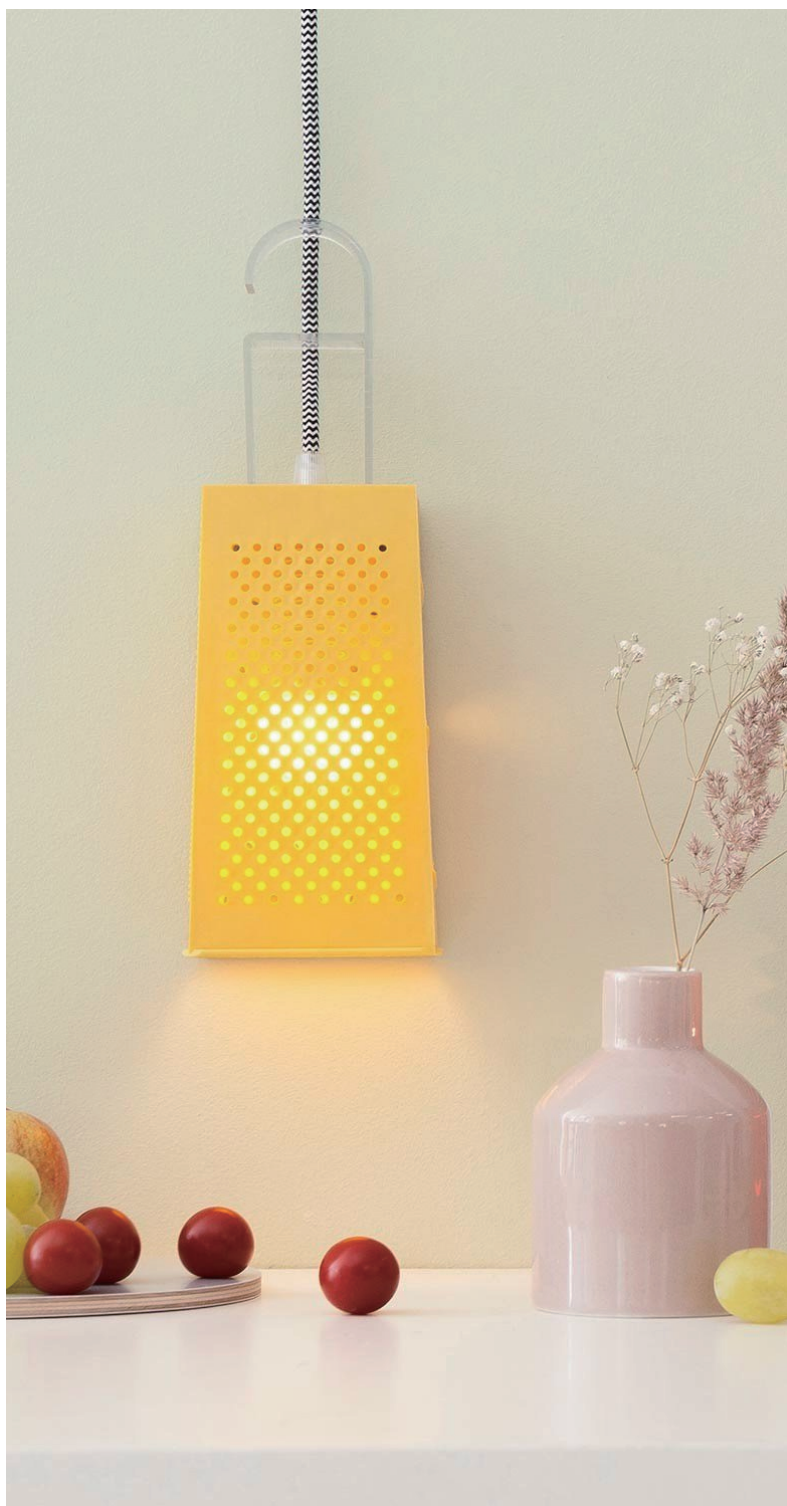

CACIO&PEPE LAMP
PENDANT

SPECIFICATION SHEET
INTERNATIONAL

CACIO&PEPE LAMP

PENDANT

SPECIFICATION SHEET

INTERNATIONAL

ABOUT

The lamps are made in Laprene, a material similar to rubber. The Battery collection is made up of rechargeable battery lamps, which can be carried indoors or outdoors and have different brightness settings. They are ideal for creating a poetic and romantic atmosphere, but also fun and playful thanks to the selection of bright colors.

LEAD TIME

4 - 7 weeks

LIGHT SOURCE

E27 40W LED
2700K warm white
Not dimmable
Lamp included

INSTALLATION

Ceiling mount,
hardwired.

FLEX CORD COLOURS

White Braided Cable,
Length 150cm / 59\".

PRODUCT SIZE

Dia 10cm x H 28cm

FITTING FINISHES

White, Yellow, Red

SHADE COLOURS

White, Yellow, Red

CERTIFICATION

CE/CCC/UL/SAA/KC