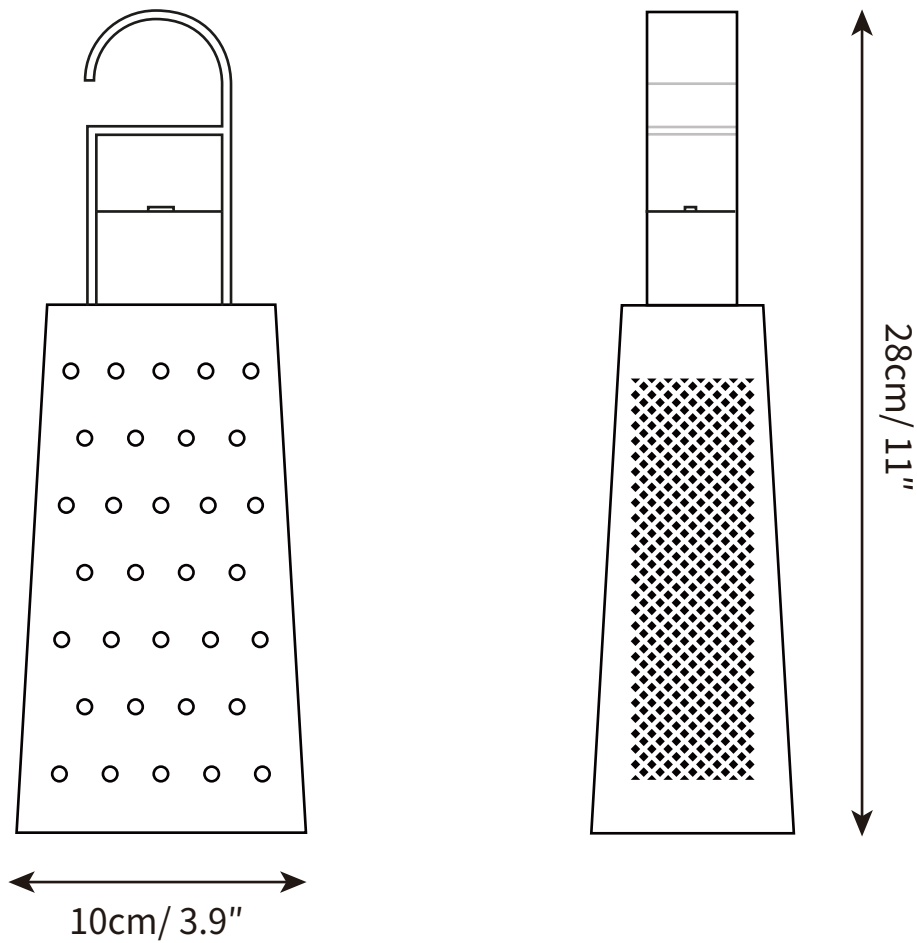

CACIO&PEPE LAMP
PENDANT

SPECIFICATION SHEET
INTERNATIONAL

CACIO&PEPE LAMP

PENDANT

SPECIFICATION SHEET

INTERNATIONAL

ABOUT

The lamps are made in Laprene, a material similar to rubber. The Battery collection is made up of rechargeable battery lamps, which can be carried indoors or outdoors and have different brightness settings. They are ideal for creating a poetic and romantic atmosphere, but also fun and playful thanks to the selection of bright colors.

LEAD TIME

4 - 7 weeks

LIGHT SOURCE

E27 40W LED
2700K warm white
Not dimmable
Lamp included

INSTALLATION

Ceiling mount,
hardwired.

FLEX CORD COLOURS

White Braided Cable,
Length 150cm / 59\".

PRODUCT SIZE

Dia 10cm x H 28cm

FITTING FINISHES

White, Yellow, Red

SHADE COLOURS

White, Yellow, Red

CERTIFICATION

CE/CCC/UL/SAA/KC

WARRANTY

3 years

MATERIALS

Soft silicone, Plastic

VOLTAGE

AC 110-240V

WEIGHT

1.5kg