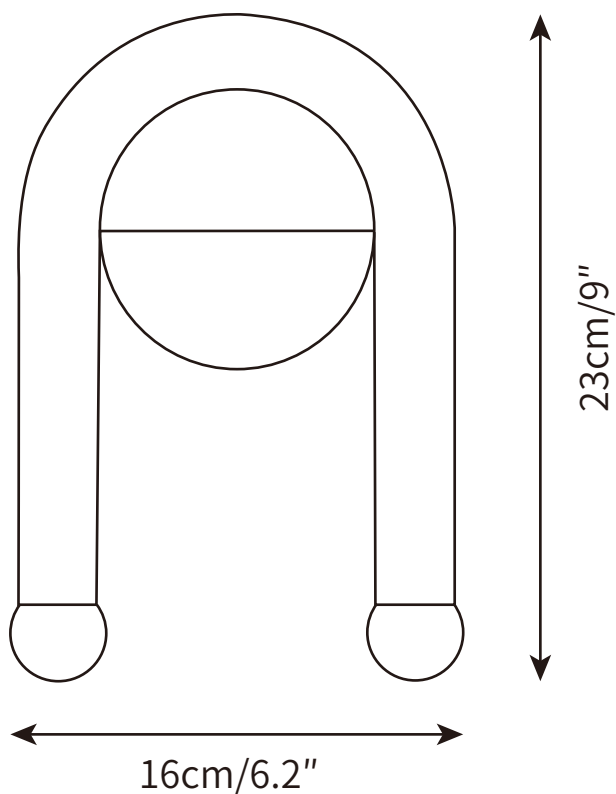

C WALL LAMP
WALL SCONCE

SPECIFICATION SHEET
INTERNATIONAL

C WALL LAMP
WALL SCONCE

SPECIFICATION SHEET
INTERNATIONAL

ABOUT ICI

C Light Collection features floor, ceiling and wall lights made of curved brass tubing and satin glass globes. The clean, tubular lines bend, slump, align and nest together in simple, dynamic forms.

LEAD TIME

4 - 7 weeks

LIGHT SOURCE

Integrated LED,
Warm White (2700K to 3300K),
Cool White (3300K to 5300K),
Not dimmable

INSTALLATION

Wall mount,
Supplied with external driver

FLEX CORD COLOURS

Hardwired

PRODUCT SIZE

Dia 16cm x H 23cm

FITTING FINISHES

Black

SHADE COLOURS

White

MATERIALS

Metal, Glass