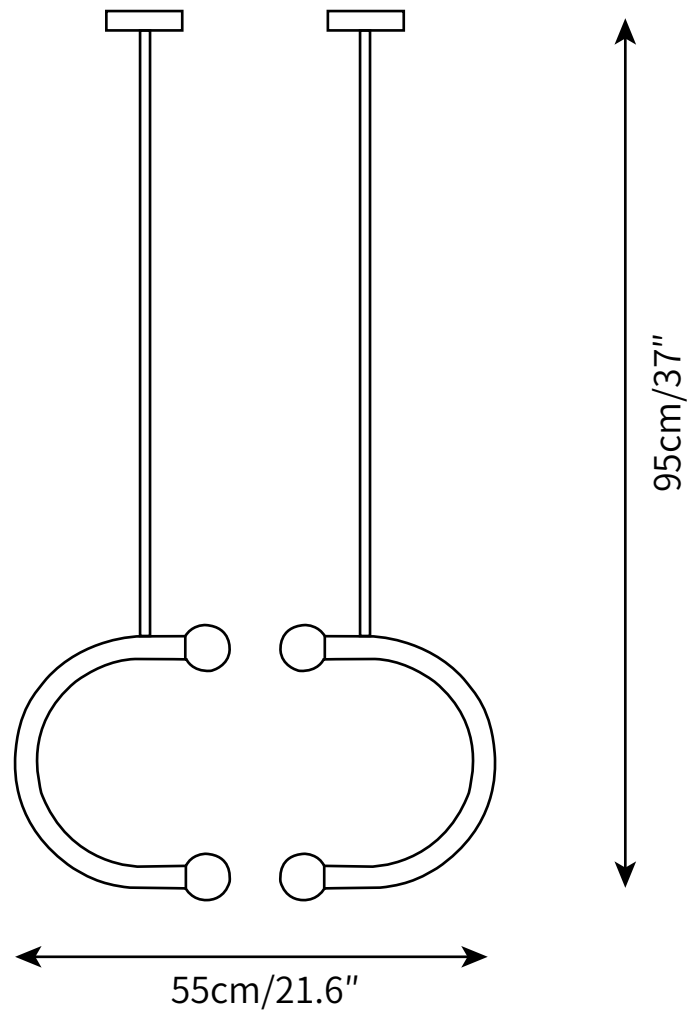

C PENDANT LAMP
PENDANT

SPECIFICATION SHEET
INTERNATIONAL

ABOUT

C Light Collection features floor, ceiling and wall lights made of curved brass tubing and satin glass globes. The clean, tubular lines bend, slump, align and nest together in simple, dynamic forms.

LEAD TIME

4 - 7 weeks

LIGHT SOURCE

Integrated LED,
Warm White (2700K to 3300K),
Cool White (3300K to 5300K),
Not dimmable

INSTALLATION

Ceiling mount
Supplied with external driver.

FLEX CORD COLOURS

Black Braided Cable,
Length 150cm / 59".

PRODUCT SIZE

Dia 55cm x H 95cm

FITTING FINISHES

Black

SHADE COLOURS

White

CERTIFICATION

CE/CCC/UL/SAA/KC

WARRANTY

3 years

Materials

Metal, Brass

Voltage

AC 110-240V

WEIGHT

8kg