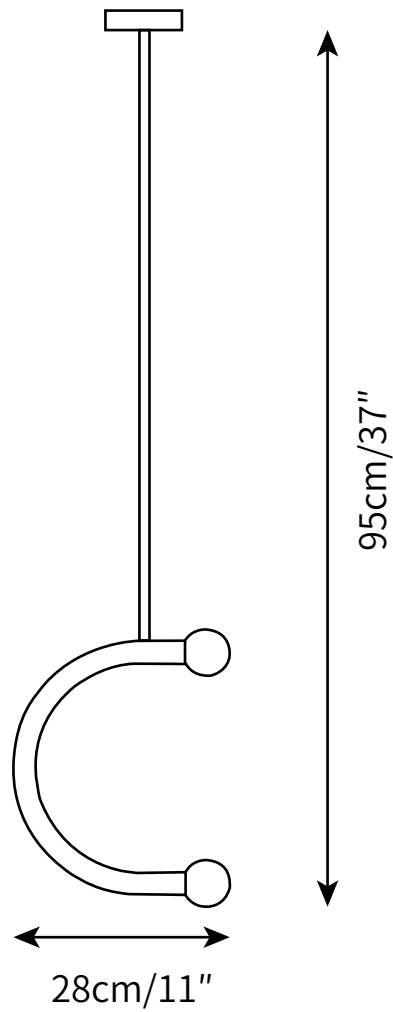

C PENDANT LAMP
PENDANT

SPECIFICATION SHEET
INTERNATIONAL

C PENDANT LAMP
PENDANT

SPECIFICATION SHEET
INTERNATIONAL

ABOUT

C Light Collection features floor, ceiling and wall lights made of curved brass tubing and satin glass globes. The clean, tubular lines bend, slump, align and nest together in simple, dynamic forms.

LEAD TIME

4 - 7 weeks

LIGHT SOURCE

Integrated LED,
Warm White (2700K to 3300K),
Cool White (3300K to 5300K),
Not dimmable

INSTALLATION

Ceiling mount
Supplied with external driver.

FLEX CORD COLOURS

Black Braided Cable,
Length 150cm / 59".

PRODUCT SIZE

Dia 28cm x H 95cm

FITTING FINISHES

Black

SHADE COLOURS

White

CERTIFICATION

CE/CCC/UL/SAA/KC

PRODUCT SIZE

Dia 55cm x H 95cm

FITTING FINISHES

Black

SHADE COLOURS

White

CERTIFICATION

CE/CCC/UL/SAA/KC