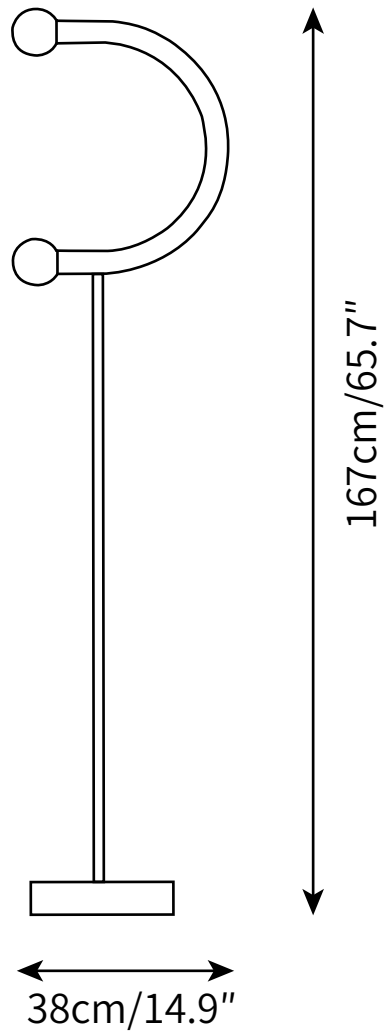

C FLOOR LAMP  
FLOOR LAMP

SPECIFICATION SHEET  
INTERNATIONAL

# C FLOOR LAMP

FLOOR LAMP

SPECIFICATION SHEET  
INTERNATIONAL

## FLEX CORD COLOURS

Black Switched Plug Wire,  
Length 200cm / 78.7"

## PRODUCT SIZE

Dia 38cm x H 167cm