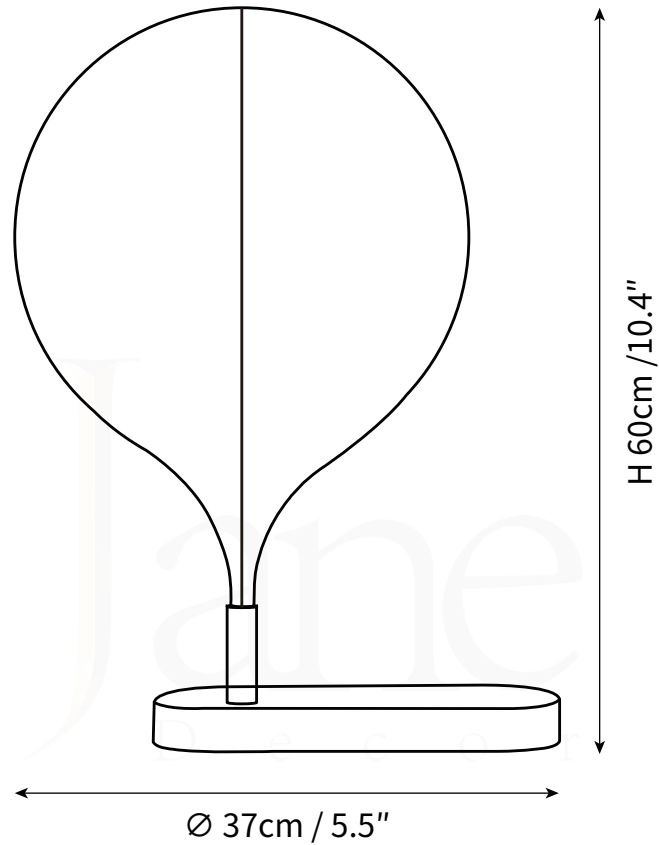

CHIMNEY TABLE LAMP
TABLE LAMP

SPECIFICATION SHEET
INTERNATIONAL

CHIMNEY TABLE LAMP

TABLE LAMP

SPECIFICATION SHEET
INTERNATIONAL

ABOUT

The Chimney Lighting is a warm and ambient light that enhances its beauty with the help of Lycra. Inspired by the chimney and its color and soft feeling, the wooden handle features the form of a simplified chimney. The hole on the Handle has its reasons. A leather strap on back face of lighting adds more analogue feeling into it. A neat style to integrate in a roomy space.

LEAD TIME

4 - 7 weeks

LIGHT SOURCE

E27 40W LED
2700K warm white
Not dimmable
Lamp included

FLEX CORD COLOURS

Black Switched Plug Wire,
Length 150cm / 59"

PRODUCT SIZE

Dia 35cm x H 45cm
Dia 37cm x H 60cm
Dia 37cm x H 60cm