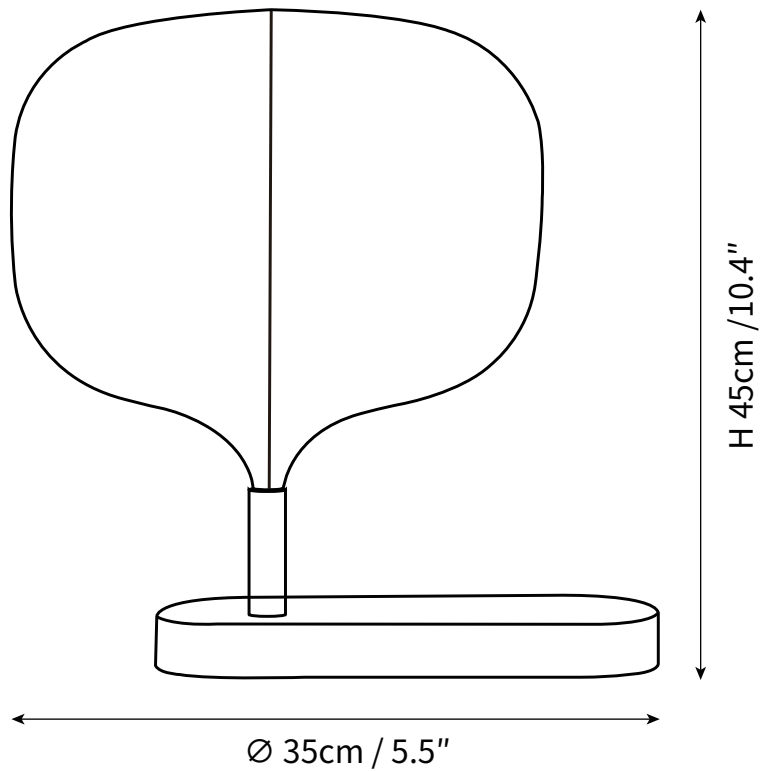

CHIMNEY TABLE LAMP

TABLE LAMP

SPECIFICATION SHEET

INTERNATIONAL

ABOUT

The Chimney Lighting is a warm and ambient light that enhances its beauty with the help of Lycra. Inspired by the chimney and its color and soft feeling, the wooden handle features the form of a simplified chimney. The hole on the Handle has its reasons. A leather strap on back face of lighting adds more analogue feeling into it. A neat style to integrate in a roomy space.

LEAD TIME

4 - 7 weeks

LIGHT SOURCE

E27 40W LED
2700K warm white
Not dimmable
Lamp included

FLEX CORD COLOURS

Black Switched Plug Wire,
Length 150cm / 59"

PRODUCT SIZE

Dia 35cm x H 45cm
Dia 37cm x H 60cm
Dia 37cm x H 60cm

FITTING FINISHES

Wood

SHADE COLOURS

White

MATERIALS

Metal, Wood, Fabric

CERTIFICATION

CE/CCC/UL/SAA/KC

WARRANTY

3 years

VOLTAGE

AC 110-240V

WEIGHT

3kg