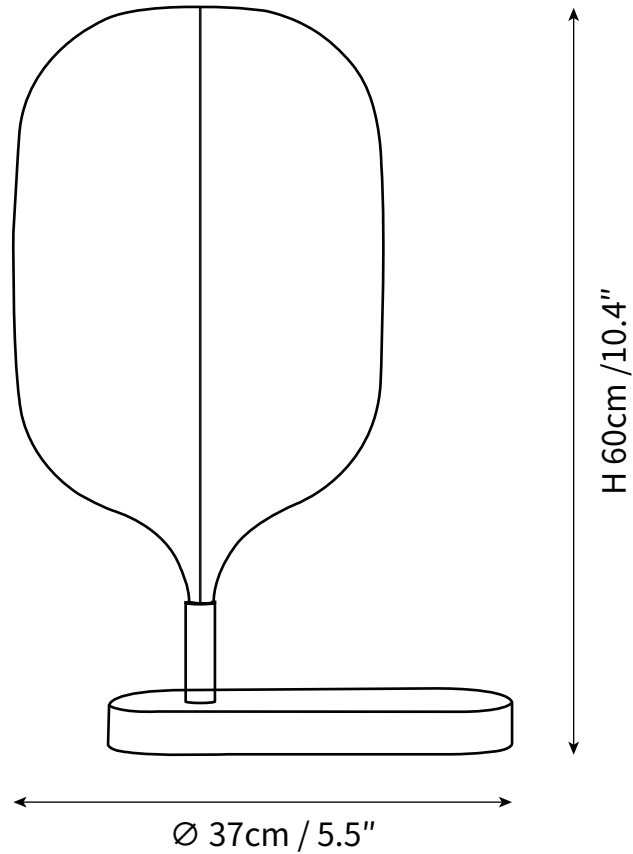

CHIMNEY TABLE LAMP

TABLE LAMP

SPECIFICATION SHEET

INTERNATIONAL

ABOUT

The Chimney Lighting is a warm and ambient light that enhances its beauty with the help of Lycra. Inspired by the chimney and its color and soft feeling, the wooden handle features the form of a simplified chimney. The hole on the Handle has its reasons. A leather strap on back face of lighting adds more analogue feeling into it. A neat style to integrate in a roomy space.

LEAD TIME

4 - 7 weeks

LIGHT SOURCE

E27 40W LED
2700K warm white
Not dimmable
Lamp included

FLEX CORD COLOURS

Black Switched Plug Wire,
Length 150cm / 59"

PRODUCT SIZE

Dia 35cm x H 45cm
Dia 37cm x H 60cm
Dia 37cm x H 60cm

FITTING FINISHES

Wood

SHADE COLOURS

White

MATERIALS

Metal, Wood, Fabric

CERTIFICATION

CE/CCC/UL/SAA/KC

WARRANTY

3 years

VOLTAGE

AC 110-240V

WEIGHT

3kg