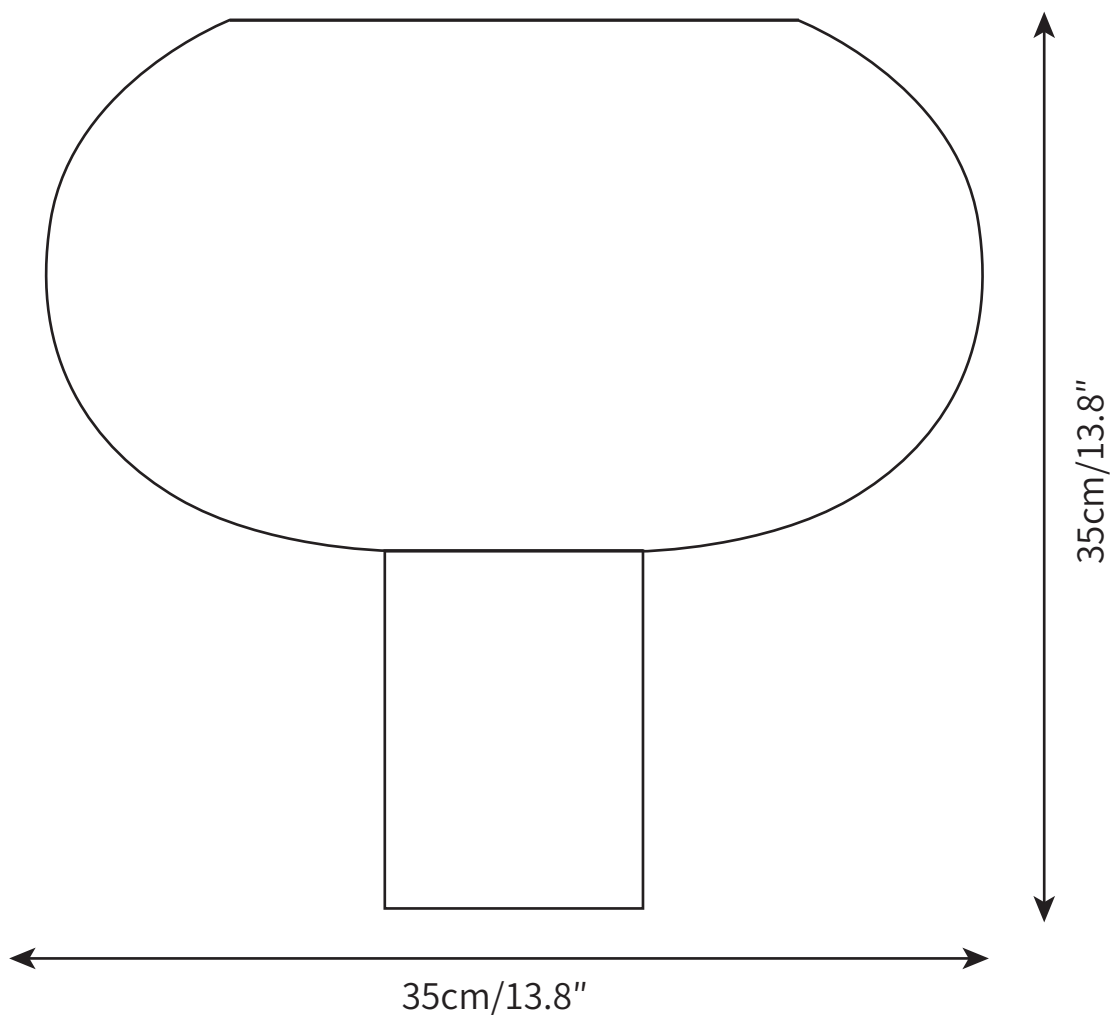

BUDS TABLE LAMP
TABLE LAMP

SPECIFICATION SHEET
INTERNATIONAL

BUDS TABLE LAMP

TABLE LAMP

SPECIFICATION SHEET

INTERNATIONAL

ABOUT

With a spherical form and a sleek finish, the Buds Table Lamp makes for a stylish addition to various rooms with a contemporary motif. This table lamp features an impeccable blown glass figure, a PMMA shade, and a transparent cylindrical foundation. With its warm and pleasing ambient hue, a welcoming mood is created, ideal for rooms often inhabited, like living rooms and dining rooms.

LEAD TIME

4 - 7 weeks

LIGHT SOURCE

E27 40W LED
2700K warm white
Not dimmable
Lamp included

FLEX CORD COLOURS

Black Switched Plug Wire,
Length 150cm / 59"

PRODUCT SIZE

Dia 35cm x H 35cm

LEAD TIME

4 - 7 weeks

LIGHT SOURCE

E27 40W LED
2700K warm white
Not dimmable
Lamp included

FLEX CORD COLOURS

Black Switched Plug Wire,
Length 150cm / 59"

PRODUCT SIZE

Dia 25cm x H 40cm