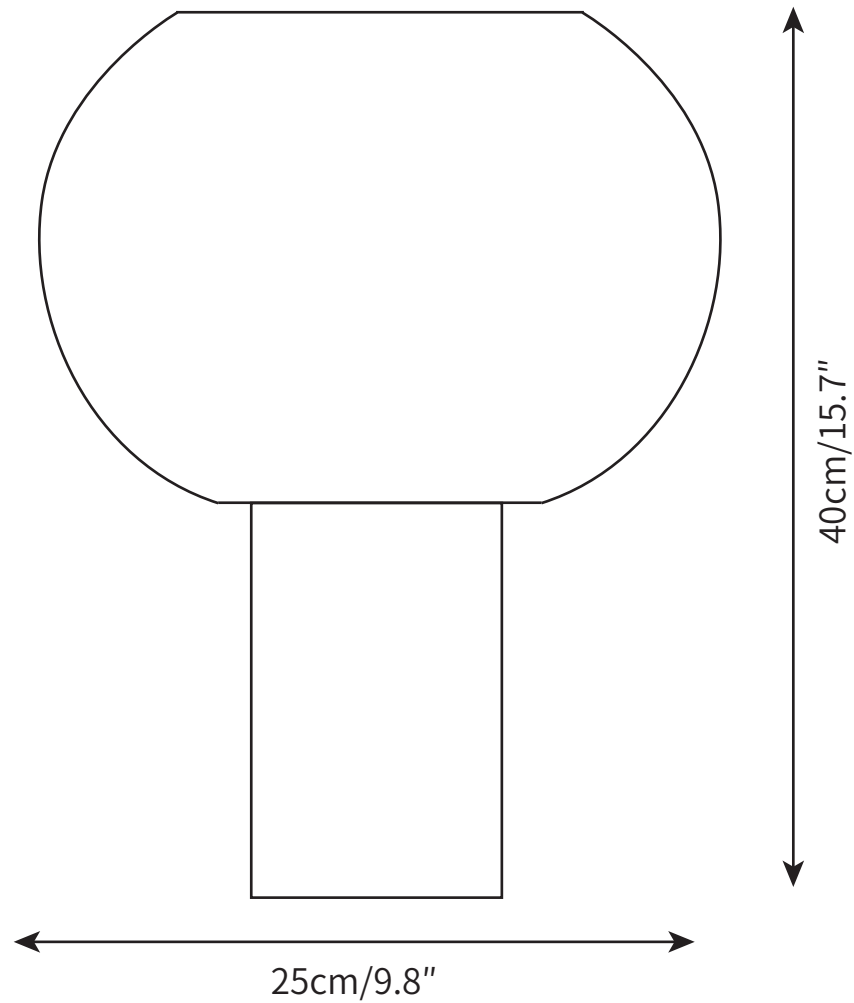

BUDS TABLE LAMP
TABLE LAMP

SPECIFICATION SHEET
INTERNATIONAL

ABOUT

With a spherical form and a sleek finish, the Buds Table Lamp makes for a stylish addition to various rooms with a contemporary motif. This table lamp features an impeccable blown glass figure, a PMMA shade, and a transparent cylindrical foundation. With its warm and pleasing ambient hue, a welcoming mood is created, ideal for rooms often inhabited, like living rooms and dining rooms.

LEAD TIME

4 - 7 weeks

LIGHT SOURCE

E27 40W LED
2700K warm white
Not dimmable
Lamp included

FLEX CORD COLOURS

Black Switched Plug Wire,
Length 150cm / 59"

PRODUCT SIZE

Dia 25cm x H 40cm

FITTING FINISHES

Clear

SHADE COLOURS

White, Smoke grey

Materials

Metal, Glass

CERTIFICATION

CE/CCC/UL/SAA/KC

WARRANTY

3 years

Voltage

AC 110-240V

WEIGHT

3kg