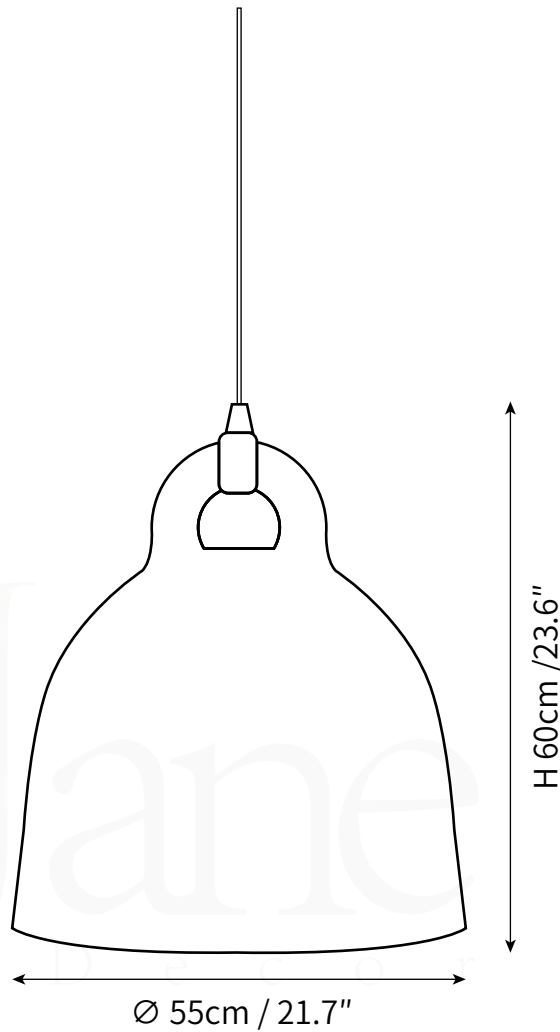

BELL PENDANT LAMP

PENDANT

SPECIFICATION SHEET
INTERNATIONAL

ABOUT

The expression of the Bell pendant lamp is robust, the form is simple. With its industrial, yet friendly look this directional lamp is ideal for both home decors and professional environments. Bell fits beautifully in the kitchen, living room, bedroom, hallway and office environment. Hang a mix of sizes in a cluster, and achieve a dramatic visual effect, use a large Bell over the dinner table, or hang the small ones in pairs in the kitchen. The Bell lamp will adorn any room in the house.

LEAD TIME

4 - 7 weeks

LIGHT SOURCE

E27 40W LED
2700K warm white
Not dimmable
Lamp included

INSTALLATION

Ceiling mount

FLEX CORD COLOURS

Black Braided Cable,
Length 150cm / 59".

PRODUCT SIZE

Dia 55cm x H 60cm

FITTING FINISHES

White, Black, Gray, Beige

SHADE COLOURS

White, Black, Gray, Beige

CERTIFICATION

CE/CCC/UL/SAA/KC

WARRANTY

3 years

Materials

Metal, Resin

Voltage

AC 110-240V

WEIGHT

4kg