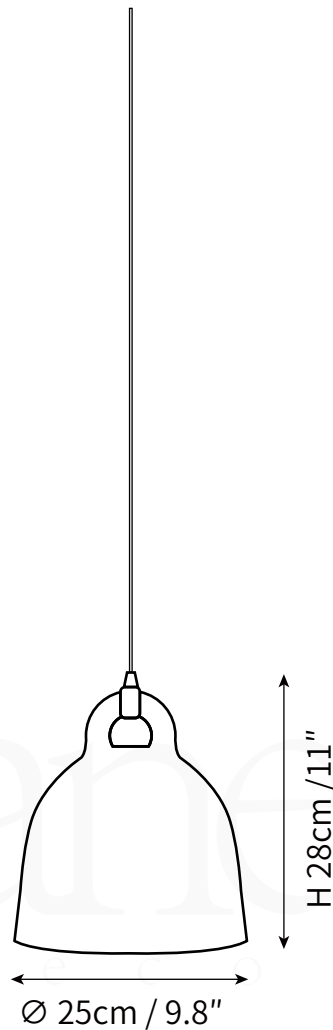

BELL PENDANT LAMP
PENDANT

SPECIFICATION SHEET
INTERNATIONAL

BELL PENDANT LAMP

PENDANT

SPECIFICATION SHEET
INTERNATIONAL

ABOUT

The expression of the Bell pendant lamp is robust, the form is simple. With its industrial, yet friendly look this directional lamp is ideal for both home decors and professional environments. Bell fits beautifully in the kitchen, living room, bedroom, hallway and office environment. Hang a mix of sizes in a cluster, and achieve a dramatic visual effect, use a large Bell over the dinner table, or hang the small ones in pairs in the kitchen. The Bell lamp will adorn any room in the house.

LEAD TIME

4 - 7 weeks

LIGHT SOURCE

E27 40W LED
2700K warm white
Not dimmable
Lamp included

INSTALLATION

Ceiling mount

FLEX CORD COLOURS

Black Braided Cable,
Length 150cm / 59".

PRODUCT SIZE

Dia 25cm x H 28cm

FITTING FINISHES

White, Black, Gray, Beige

SHADE COLOURS

White, Black, Gray, Beige

CERTIFICATION

CE/CCC/UL/SAA/KC