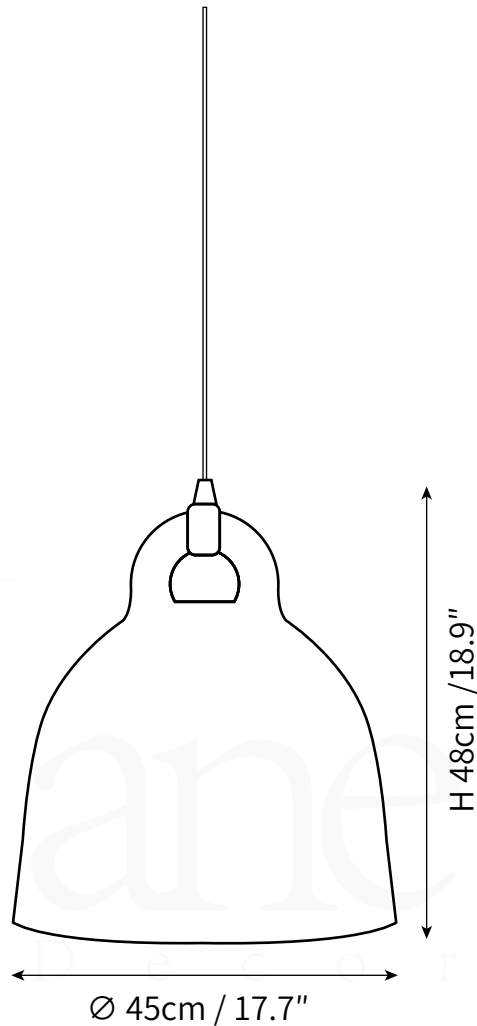

BELL PENDANT LAMP

PENDANT

SPECIFICATION SHEET
INTERNATIONAL

ABOUT

The expression of the Bell pendant lamp is robust, the form is simple. With its industrial, yet friendly look this directional lamp is ideal for both home decors and professional environments. Bell fits beautifully in the kitchen, living room, bedroom, hallway and office environment. Hang a mix of sizes in a cluster, and achieve a dramatic visual effect, use a large Bell over the dinner table, or hang the small ones in pairs in the kitchen. The Bell lamp will adorn any room in the house.

LEAD TIME

4 - 7 weeks

LIGHT SOURCE

E27 40W LED
2700K warm white
Not dimmable
Lamp included

INSTALLATION

Ceiling mount

FLEX CORD COLOURS

Black Braided Cable,
Length 150cm / 59".

PRODUCT SIZE

Dia 45cm x H 48cm

FITTING FINISHES

White, Black, Gray, Beige

SHADE COLOURS

White, Black, Gray, Beige

CERTIFICATION

CE/CCC/UL/SAA/KC

WARRANTY

3 years

Materials

Metal, Resin

Voltage

AC 110-240V

WEIGHT

3kg