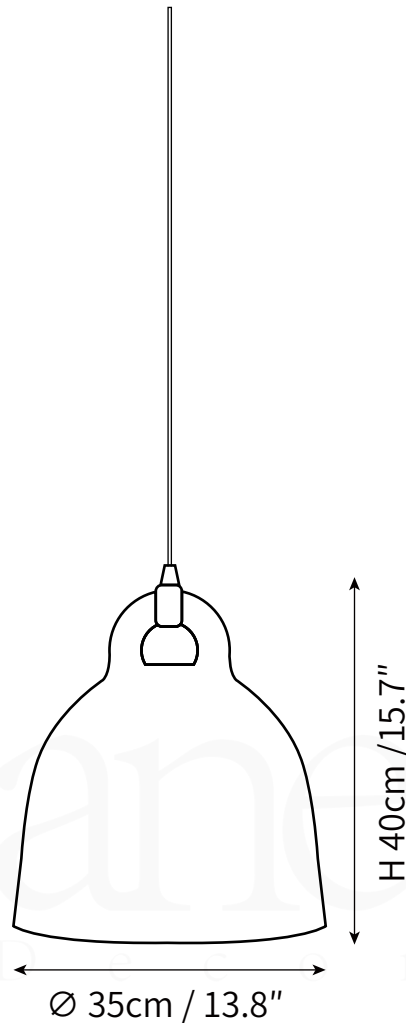

BELL PENDANT LAMP

PENDANT

SPECIFICATION SHEET
INTERNATIONAL

ABOUT

The expression of the Bell pendant lamp is robust, the form is simple. With its industrial, yet friendly look this directional lamp is ideal for both home decors and professional environments. Bell fits beautifully in the kitchen, living room, bedroom, hallway and office environment. Hang a mix of sizes in a cluster, and achieve a dramatic visual effect, use a large Bell over the dinner table, or hang the small ones in pairs in the kitchen. The Bell lamp will adorn any room in the house.

LEAD TIME

4 - 7 weeks

LIGHT SOURCE

E27 40W LED
2700K warm white
Not dimmable
Lamp included

INSTALLATION

Ceiling mount

FLEX CORD COLOURS

Black Braided Cable,
Length 150cm / 59".

PRODUCT SIZE

Dia 35cm x H 40cm

FITTING FINISHES

White, Black, Gray, Beige

SHADE COLOURS

White, Black, Gray, Beige

CERTIFICATION

CE/CCC/UL/SAA/KC

WARRANTY

3 years

Materials

Metal, Resin

Voltage

AC 110-240V

WEIGHT

2.5kg