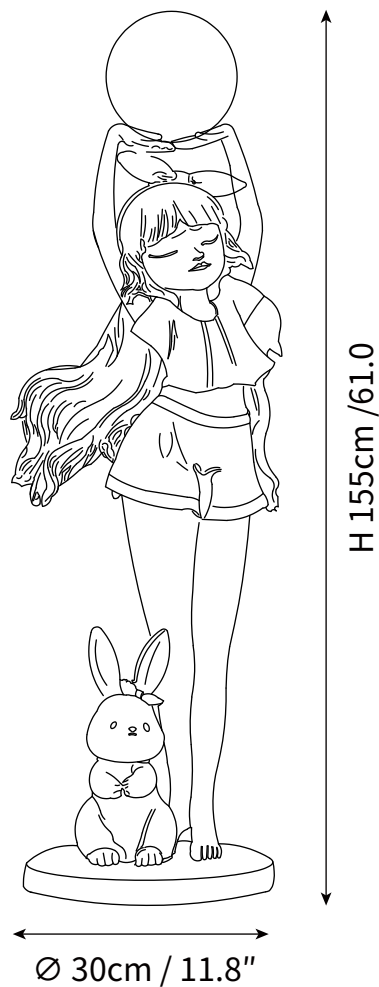

BALLET GIRL FLOOR LAMP

FLOOR LAMP

SPECIFICATION SHEET
INTERNATIONAL

ABOUT INDI

This is a unique and exquisite floor lamp, the beauty holds the moon high to fill the space with light. Moulded from fiberglass, it has a vivid tactile surface. The little girl is very beautiful, and the little bunny beside her feet is also very lovable.

LEAD TIME

4 - 7 weeks

LIGHT SOURCE

E27 60W LED
2700K warm white
Not dimmable
Lamp included

FLEX CORD COLOURS

Black Switched Plug Wire,
Length 200cm / 78.7"

PRODUCT SIZE

Dia 35cm x H 120cm

FITTING FINISHES

Pink, Blue, Orange

SHADE COLOURS

White

Materials

FRP, Glass, Metal

CERTIFICATION

CE/CCC/UL/SAA/KC

WARRANTY

3 years

Voltage

AC 110-240V

WEIGHT

5kg