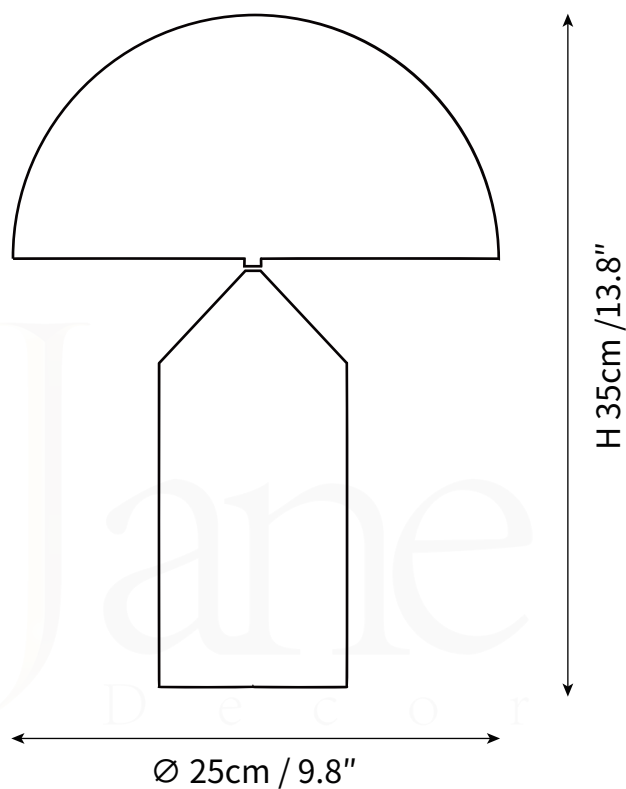

ATOLLO METAL TABLE LAMP
TABLE LAMP

SPECIFICATION SHEET
INTERNATIONAL

ATOLLO METAL TABLE LAMP

TABLE LAMP

SPECIFICATION SHEET
INTERNATIONAL

ABOUT

The geometric shapes that compose its cylinder, cone, and hemisphere have resulted in a product that is decorative and essential at the same time, disconnected from the historical period and the fashions of the moment, and one that has now fully become one of the icons of Italian design.

LEAD TIME

4 - 7 weeks

LIGHT SOURCE

E27 40W LED
2700K warm white
Not dimmable
Lamp included

FLEX CORD COLOURS

Black Switched Plug Wire,
Length 150cm / 59"

PRODUCT SIZE

Dia 25cm x H 35cm

LEAD TIME

4 - 7 weeks

LIGHT SOURCE

E27 40W LED
2700K warm white
Not dimmable
Lamp included

FLEX CORD COLOURS

Black Switched Plug Wire,
Length 150cm / 59"

PRODUCT SIZE

Dia 35cm x H 50cm