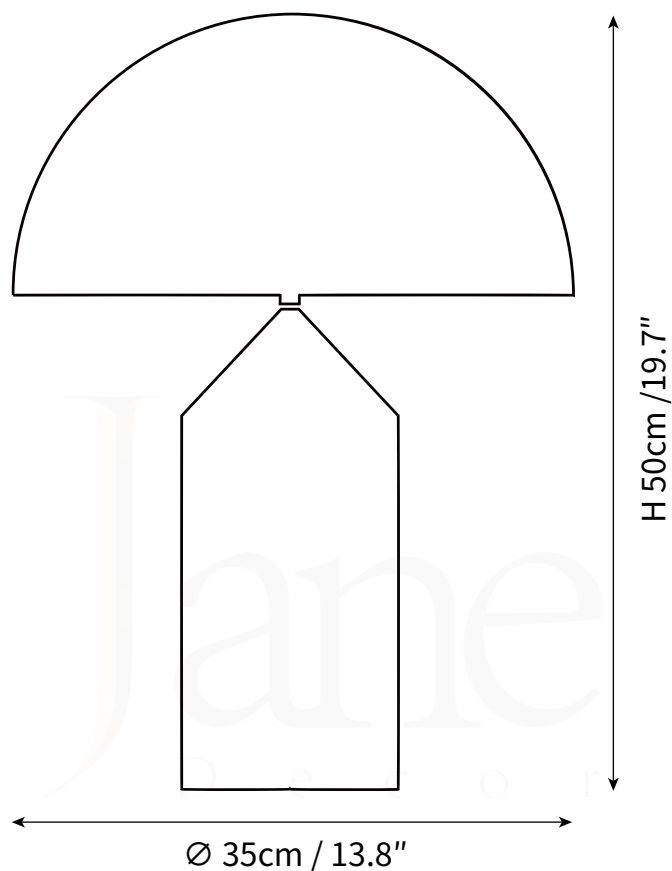

ATOLLO METAL TABLE LAMP

TABLE LAMP

SPECIFICATION SHEET
INTERNATIONAL

ABOUT

The geometric shapes that compose its cylinder, cone, and hemisphere have resulted in a product that is decorative and essential at the same time, disconnected from the historical period and the fashions of the moment, and one that has now fully become one of the icons of Italian design.

LEAD TIME

4 - 7 weeks

LIGHT SOURCE

E27 40W LED
2700K warm white
Not dimmable
Lamp included

FLEX CORD COLOURS

Black Switched Plug Wire,
Length 150cm / 59"

PRODUCT SIZE

Dia 35cm x H 50cm

FITTING FINISHES

Black, White, Copper

SHADE COLOURS

Black, White, Copper

Materials

Metal

CERTIFICATION

CE/CCC/UL/SAA/KC

WARRANTY

3 years

Voltage

AC 110-240V

WEIGHT

3kg