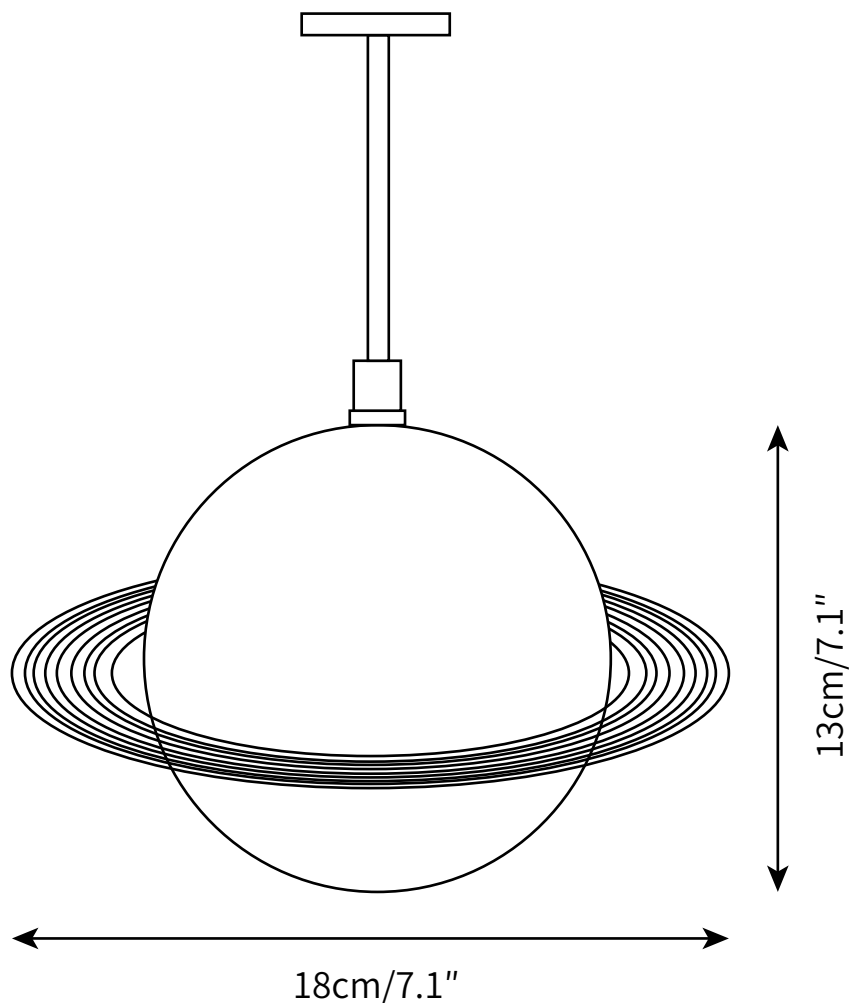

ARTSY PLANET PENDANT LIGHT

PENDANT

SPECIFICATION SHEET
INTERNATIONAL

ABOUT

Create your own tiny universe with these cute, stellar lights! These little planets of light will shine a light of joy upon you whenever you see them! Combine them as a dining room chandelier or use them as a single light bedlamp.

LEAD TIME

4 - 7 weeks

LIGHT SOURCE

Integrated LED,
Warm White (2700K to 3300K),
Cool White (3300K to 5300K),
Not dimmable

INSTALLATION

Ceiling mount
Supplied with external driver.

FLEX CORD COLOURS

Black Braided Cable,
Length 150cm / 59".

PRODUCT SIZE

Dia 18cm x H 13cm

FITTING FINISHES

Black, White, Pink, Blue,
Cement gray

SHADE COLOURS

White

CERTIFICATION

CE/CCC/UL/SAA/KC

WARRANTY

3 years

Materials

Metal, Resins, Acrylic

Voltage

AC 110-240V

WEIGHT

3kg