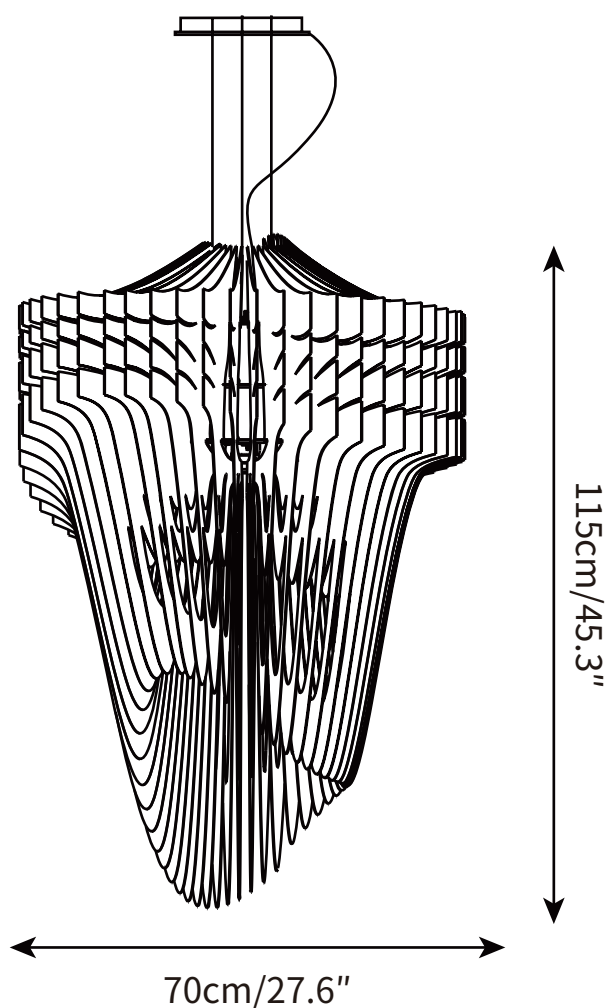

PRODUCT SIZE

Dia 60cm x H 90cm

FITTING FINISHES

Gold, Black, Clear

SHADE COLOURS

Gold, Black, Clear

CERTIFICATION

CE/CCC/UL/SAA/KC

ARIA GOLD SUSPENSION LAMP PENDANT

SPECIFICATION SHEET
INTERNATIONAL

ABOUT

Designed by visionary architect this ceiling lamp has a fluid and dynamic silhouette that will make a statement in a contemporary living room, dining room, or entryway. Its 50 sheets of gold engineered plastic, each different from the other, envelope the central LED light, creating a harmonious yet asymmetrical three-dimensional silhouette.