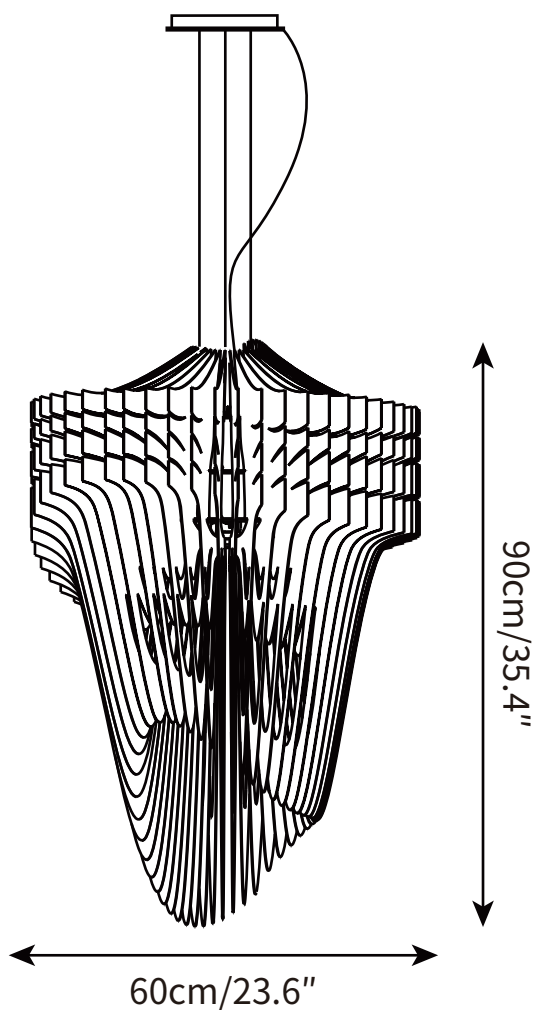

ARIA GOLD SUSPENSION LAMP PENDANT

SPECIFICATION SHEET
INTERNATIONAL

ABOUT

Designed by visionary architect this ceiling lamp has a fluid and dynamic silhouette that will make a statement in a contemporary living room, dining room, or entryway. Its 50 sheets of gold engineered plastic, each different from the other, envelope the central LED light, creating a harmonious yet asymmetrical three-dimensional silhouette.

LEAD TIME

4 - 7 weeks

LIGHT SOURCE

Integrated LED,
Warm White (2700K to 3300K),
Cool White (3300K to 5300K),
Not dimmable

INSTALLATION

Ceiling mount,
hardwired.

FLEX CORD COLOURS

White Braided Cable,
Length 150cm / 59".

PRODUCT SIZE

Dia 60cm x H 90cm

FITTING FINISHES

Gold, Black, Clear

SHADE COLOURS

Gold, Black, Clear

CERTIFICATION

CE/CCC/UL/SAA/KC

WARRANTY

3 years

Materials

Acrylic

Voltage

AC 110-240V

WEIGHT

5kg