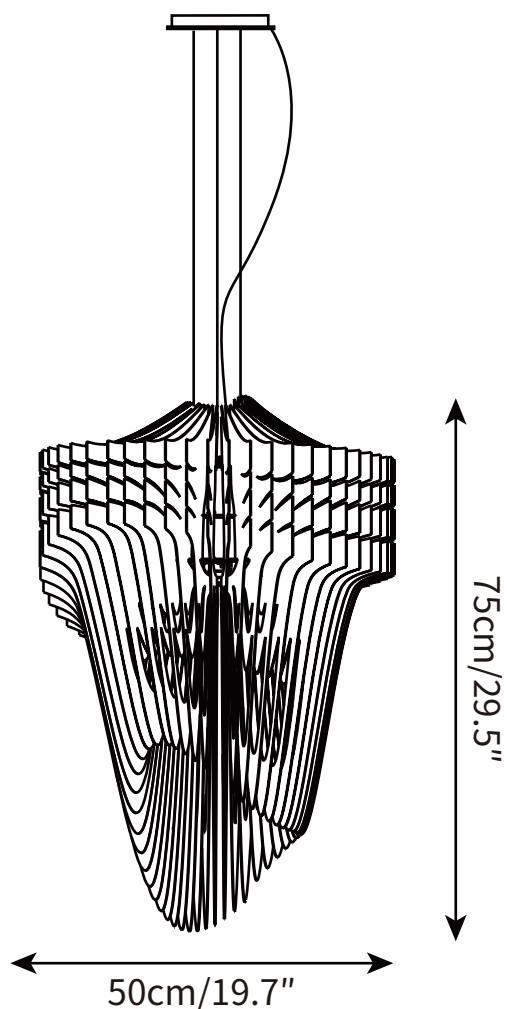

ARIA GOLD SUSPENSION LAMP
PENDANT

SPECIFICATION SHEET
INTERNATIONAL

ARIA GOLD SUSPENSION LAMP PENDANT

SPECIFICATION SHEET
INTERNATIONAL

ABOUT

Designed by visionary architect this ceiling lamp has a fluid and dynamic silhouette that will make a statement in a contemporary living room, dining room, or entryway. Its 50 sheets of gold engineered plastic, each different from the other, envelope the central LED light, creating a harmonious yet asymmetrical three-dimensional silhouette.

LEAD TIME

4 - 7 weeks

LIGHT SOURCE

Integrated LED,
Warm White (2700K to 3300K),
Cool White (3300K to 5300K),
Not dimmable

INSTALLATION

Ceiling mount,
hardwired.

FLEX CORD COLOURS

White Braided Cable,
Length 150cm / 59".

PRODUCT SIZE

Dia 50cm x H 75cm

FITTING FINISHES

Gold, Black, Clear

SHADE COLOURS

Gold, Black, Clear

CERTIFICATION

CE/CCC/UL/SAA/KC

PRODUCT SIZE

Dia 60cm x H 90cm

FITTING FINISHES

Gold, Black, Clear

SHADE COLOURS

Gold, Black, Clear

CERTIFICATION

CE/CCC/UL/SAA/KC