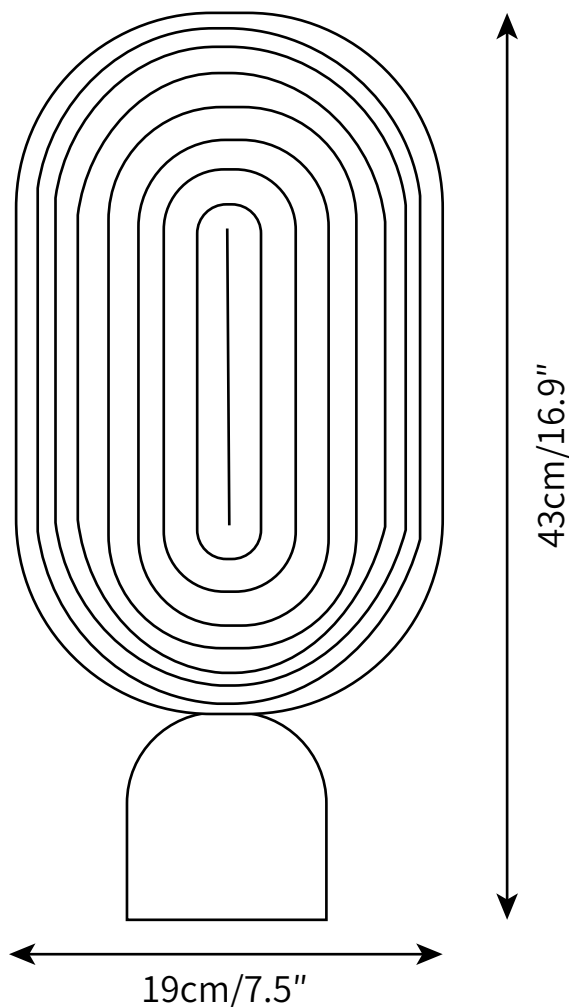

ARC TABLE LAMP
TABLE LAMP

SPECIFICATION SHEET
INTERNATIONAL

ARC TABLE LAMP

TABLE LAMP

SPECIFICATION SHEET
INTERNATIONAL

ABOUT

Circular suspension conveys the nostalgic expression traced back to round table, which symbolizes "reunion" in traditional Chinese dining. Rotatable lamp shade embedded in cutting-edge design of hollow circles with glare-free LED lighting, the CRI 90 softened light can impressively create practical as well as ambient light. Occasionally light distribution is allowed due to rotatable structure of each shade.

LEAD TIME

4 - 7 weeks

LIGHT SOURCE

E27 40W LED
2700K warm white
Not dimmable
Lamp included

INSTALLATION

Wall mount,
Supplied with external driver

FLEX CORD COLOURS

Hardwired

PRODUCT SIZE

Dia 19cm x H 43 cm

FITTING FINISHES

Black

SHADE COLOURS

White

Materials

Aluminum, Iron, Acrylic