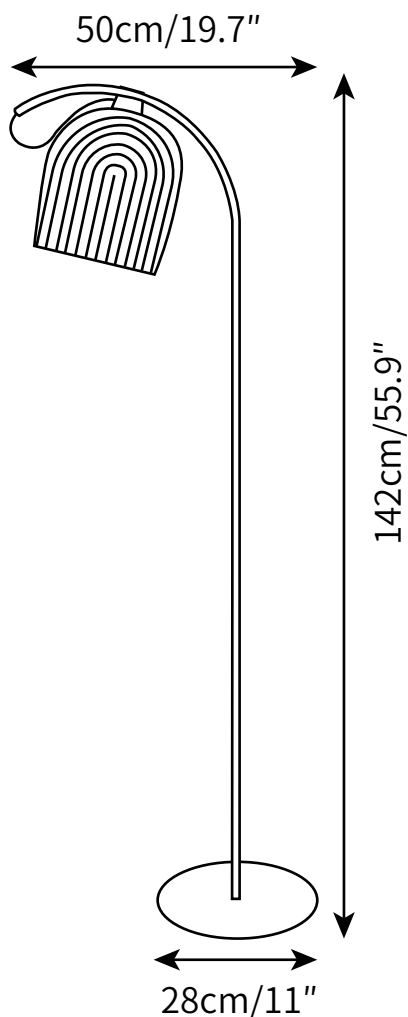

ARC FLOOR LAMP
FLOOR LAMP

SPECIFICATION SHEET
INTERNATIONAL

ARC FLOOR LAMP

FLOOR LAMP

SPECIFICATION SHEET
INTERNATIONAL

ABOUT

Floor lamp providing diffused light with on / off foot switch on cord. Shade slides back and forth on the arc of the stem to adjust light to where you need it, while also changing the look of the lamp. Some assembly required.

LEAD TIME

4 - 7 weeks

LIGHT SOURCE

E27 40W LED
2700K warm white
Not dimmable
Lamp included

FLEX CORD COLOURS

Black Switched Plug Wire,
Length 200cm / 78.7"

PRODUCT SIZE

Dia 50cm x H 142cm