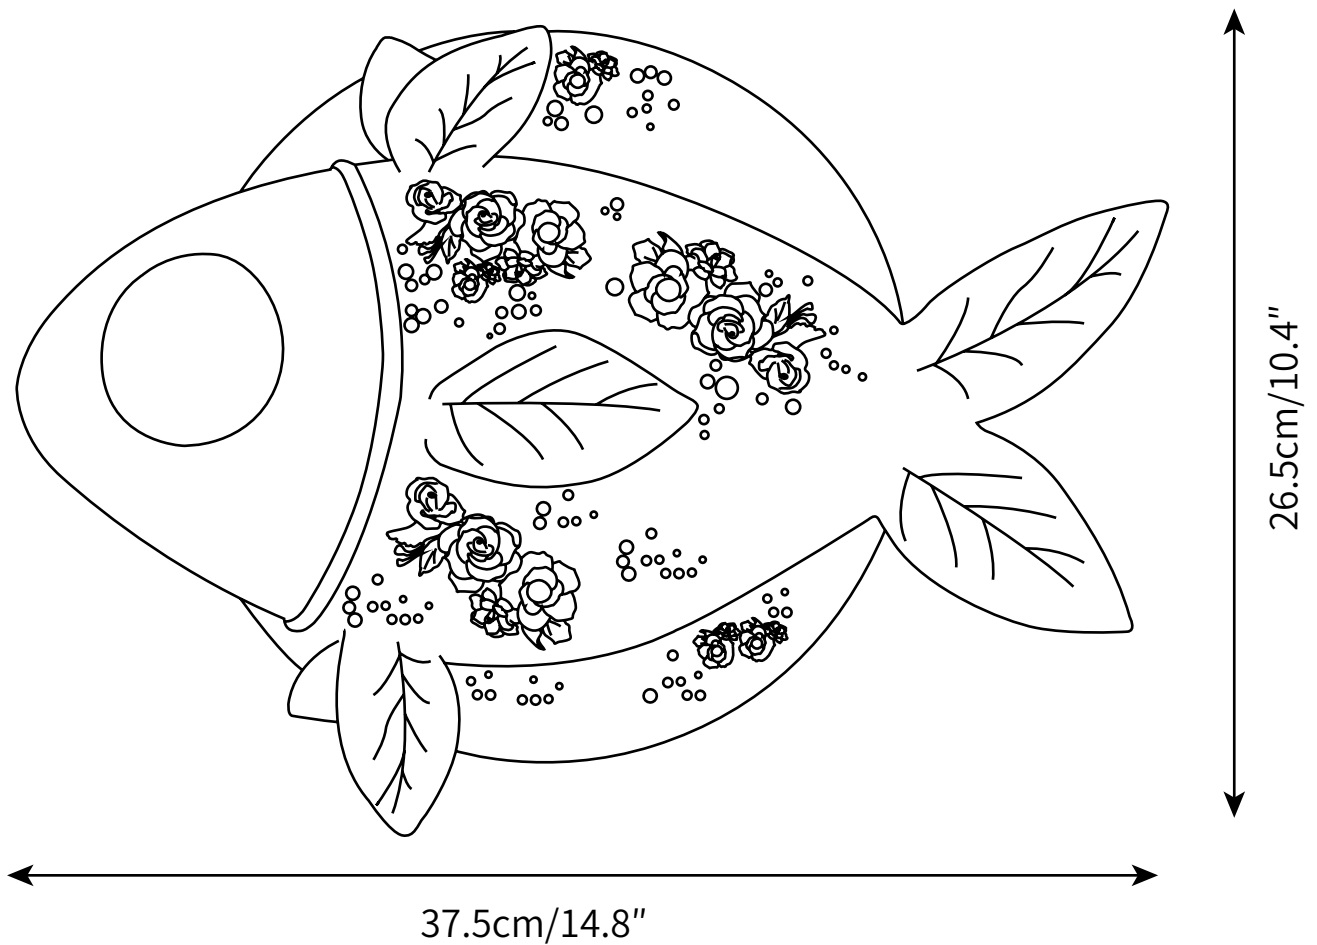

APRILE WALL SCONCE

WALL SCONCE

SPECIFICATION SHEET

INTERNATIONAL

ABOUT

Circular suspension conveys the nostalgic expression traced back to round table, which symbolizes "reunion" in traditional Chinese dining. Rotatable lamp shade embedded in cutting-edge design of hollow circles with glare-free LED lighting, the CRI 90 softened light can impressively create practical as well as ambient light. Occasionally light distribution is allowed due to rotatable structure of each shade.

LEAD TIME

4 - 7 weeks

LIGHT SOURCE

E27 60W LED
2700K warm white
Not dimmable
Lamp included

INSTALLATION

Wall mount,
Supplied with external driver

FLEX CORD COLOURS

Hardwired

PRODUCT SIZE

Dia 37.5cm x H 26.5cm

FITTING FINISHES

White

SHADE COLOURS

White

Materials

Resins, Glass, Metal

CERTIFICATION

CE/CCC/UL/SAA/KC

WARRANTY

3 years

Voltage

AC 110-240V

WEIGHT

4kg