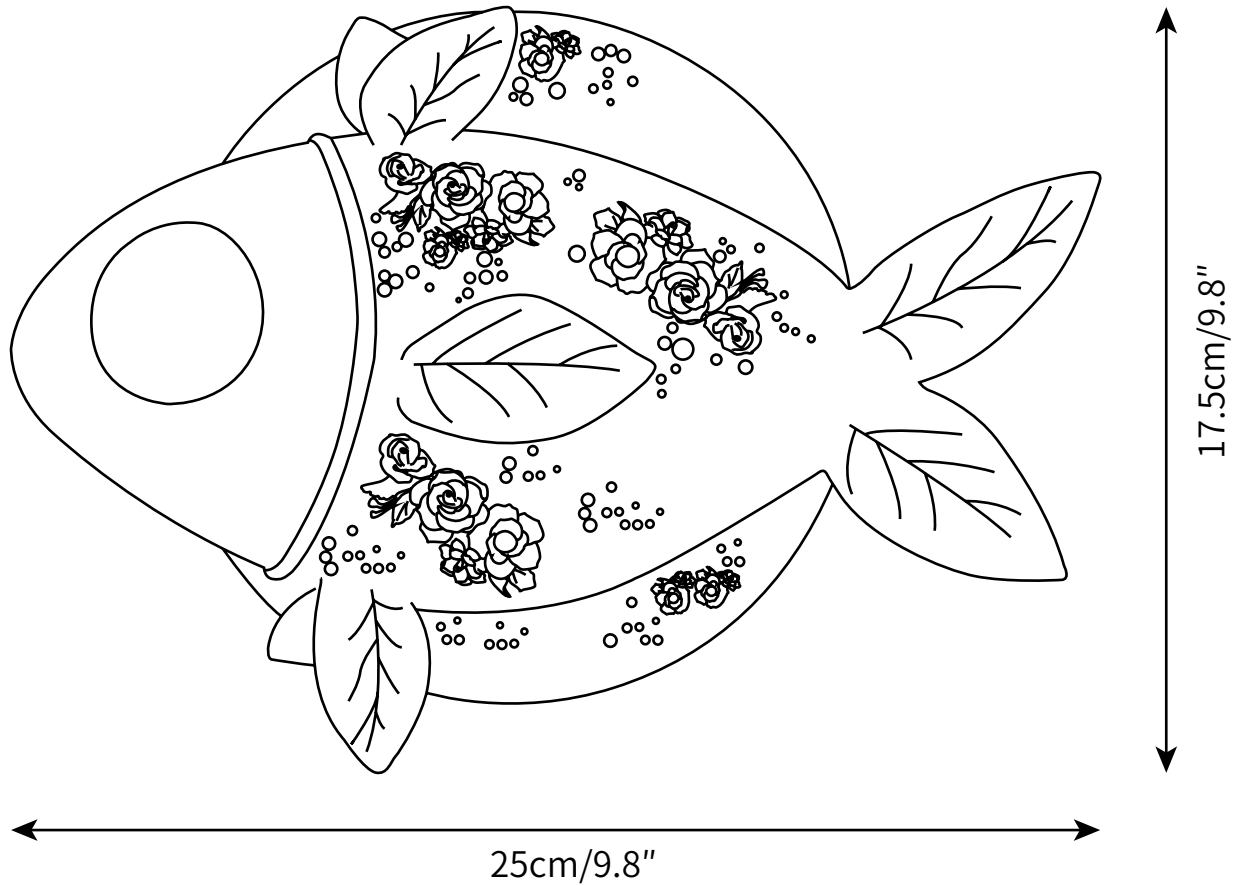

APRILE WALL SCONCE
WALL SCONCE

SPECIFICATION SHEET
INTERNATIONAL

APRILE WALL SCONCE

WALL SCONCE

SPECIFICATION SHEET

INTERNATIONAL

ABOUT

Circular suspension conveys the nostalgic expression traced back to round table, which symbolizes "reunion" in traditional Chinese dining. Rotatable lamp shade embedded in cutting-edge design of hollow circles with glare-free LED lighting, the CRI 90 softened light can impressively create practical as well as ambient light. Occasionally light distribution is allowed due to rotatable structure of each shade.

PRODUCT SIZE

Dia 25cm x H 17.5cm

FITTING FINISHES

White

SHADE COLOURS

White

MATERIALS

Resins, Glass, Metal

PRODUCT SIZE

Dia 37.5cm x H 26.5cm

FITTING FINISHES

White

SHADE COLOURS

White

Materials

Resins, Glass, Metal

PRODUCT SIZE

Dia 50cm x H 35cm

FITTING FINISHES

White

SHADE COLOURS

White

Materials

Resins, Glass, Metal