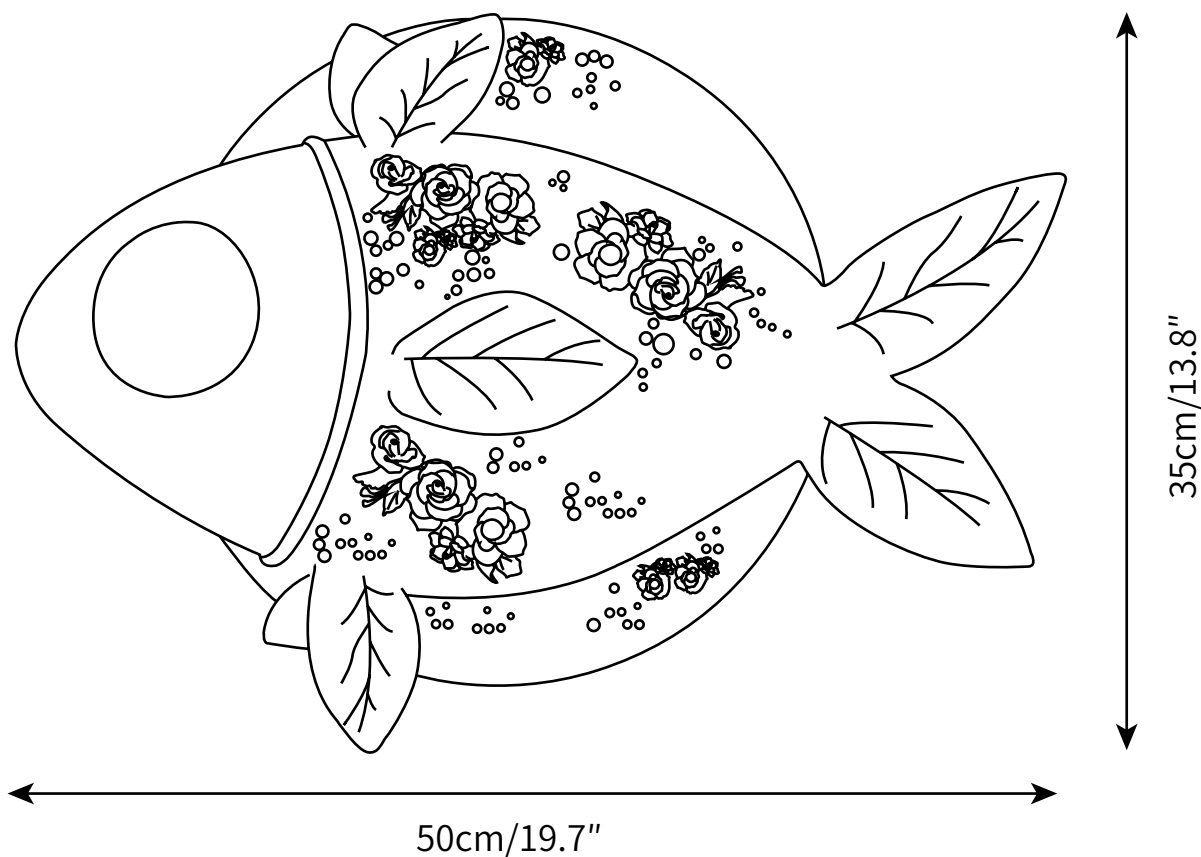

ABOUT

Circular suspension conveys the nostalgic expression traced back to round table, which symbolizes "reunion" in traditional Chinese dining. Rotatable lamp shade embedded in cutting-edge design of hollow circles with glare-free LED lighting, the CRI 90 softened light can impressively create practical as well as ambient light. Occasionally light distribution is allowed due to rotatable structure of each shade.

LEAD TIME

4 - 7 weeks

LIGHT SOURCE

E27 60W LED
2700K warm white
Not dimmable
Lamp included

INSTALLATION

Wall mount,
Supplied with external driver

FLEX CORD COLOURS

Hardwired

PRODUCT SIZE

Dia 50cm x H 35cm

FITTING FINISHES

White

SHADE COLOURS

White

Materials

Resins, Glass, Metal

CERTIFICATION

CE/CCC/UL/SAA/KC

WARRANTY

3 years

Voltage

AC 110-240V

WEIGHT

5kg