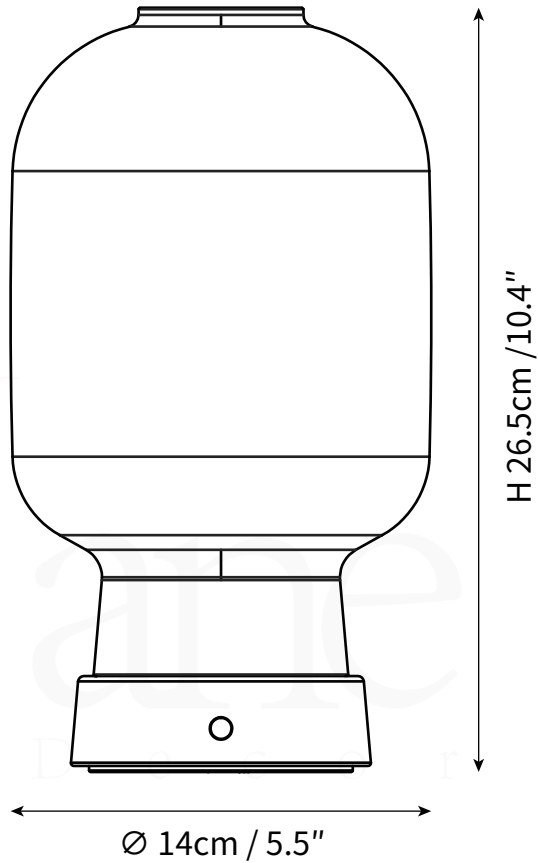

AMP TABLE LAMP
TABLE LAMP

SPECIFICATION SHEET
INTERNATIONAL

AMP TABLE LAMP

TABLE LAMP

SPECIFICATION SHEET
INTERNATIONAL

ABOUT

Amp is a range of small lamps inspired by old tube amplifiers from the 1960s. The unique shapes and classic materials of marble and glass add a nostalgic and at the same time, contemporary feel to Amp. The lamp collection produces a beautiful and comfortable light, and the sophisticated design can form a part of many different interior decors. Hang one Amp Lamp in the hallway, in a corner of the living room, or create a cluster of Amp Lamps over your dining room table for modern ballroom effect.

LEAD TIME

4 - 7 weeks

LIGHT SOURCE

E14 15W LED
2700K warm white
Not dimmable
Lamp included

FLEX CORD COLOURS

Black Switched Plug Wire,
Length 150cm / 59\"

PRODUCT SIZE

Dia 14cm x H 26.5cm