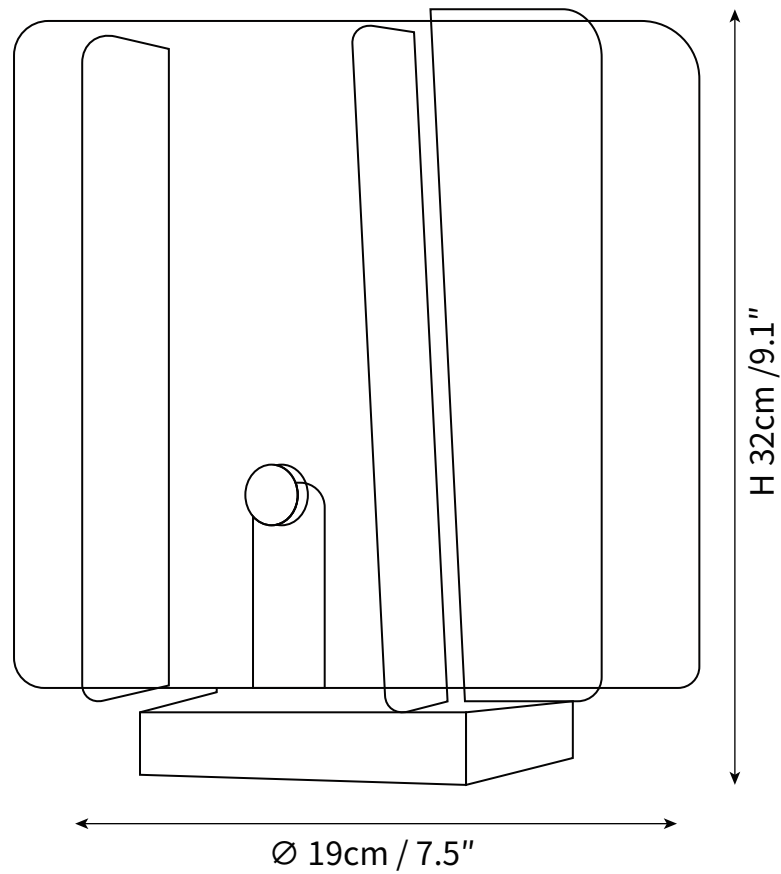

AMBER BUILDING BLOCK TABLE LAMP  
TABLE LAMP

SPECIFICATION SHEET  
INTERNATIONAL

# AMBER BUILDING BLOCK TABLE LAMP

TABLE LAMP

SPECIFICATION SHEET  
INTERNATIONAL

## PRODUCT SIZE

Dia 19cm x H 32cm