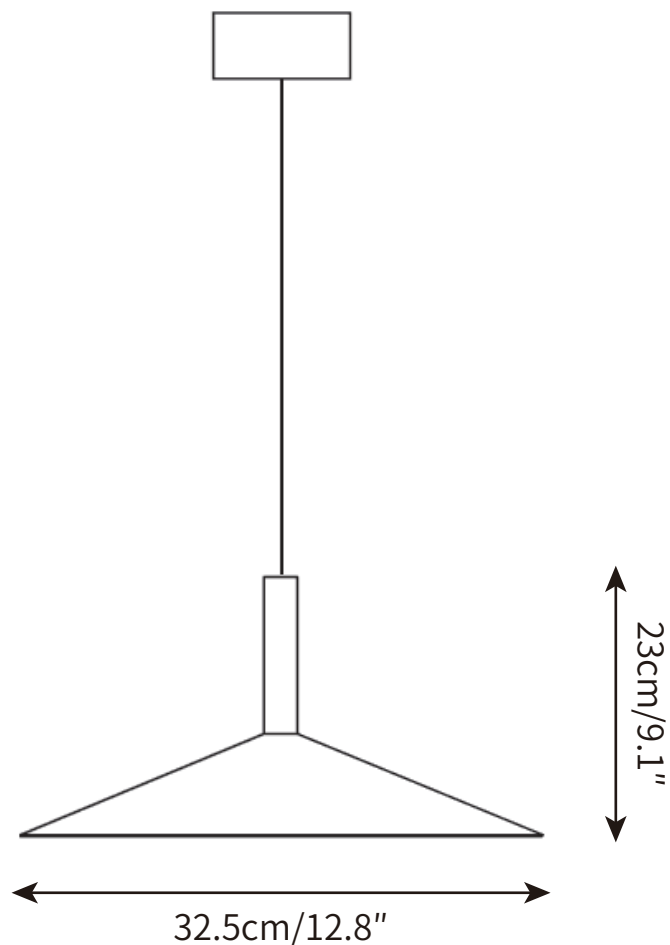

ALTURA PENDANT LAMP
PENDANT

SPECIFICATION SHEET
INTERNATIONAL

ALTURA PENDANT LAMP

PENDANT

SPECIFICATION SHEET
INTERNATIONAL

ABOUT

Objects of an elegant expressive strength in which the deep knowledge of lighting technology are united with the purity and stylish simplicity of the lines. Light-weight materials and sophisticated technology contained within the cone-shaped lampshade.

LEAD TIME

4 - 7 weeks

LIGHT SOURCE

Integrated LED,
Warm White (2700K to 3300K),
Cool White (3300K to 5300K),
Not dimmable

INSTALLATION

Ceiling mount
Supplied with external driver.

FLEX CORD COLOURS

Black Braided Cable,
Length 150cm / 59".

PRODUCT SIZE

Dia 32.5cm x H 23cm

FITTING FINISHES

Black

SHADE COLOURS

Black

CERTIFICATION

CE/CCC/UL/SAA/KC