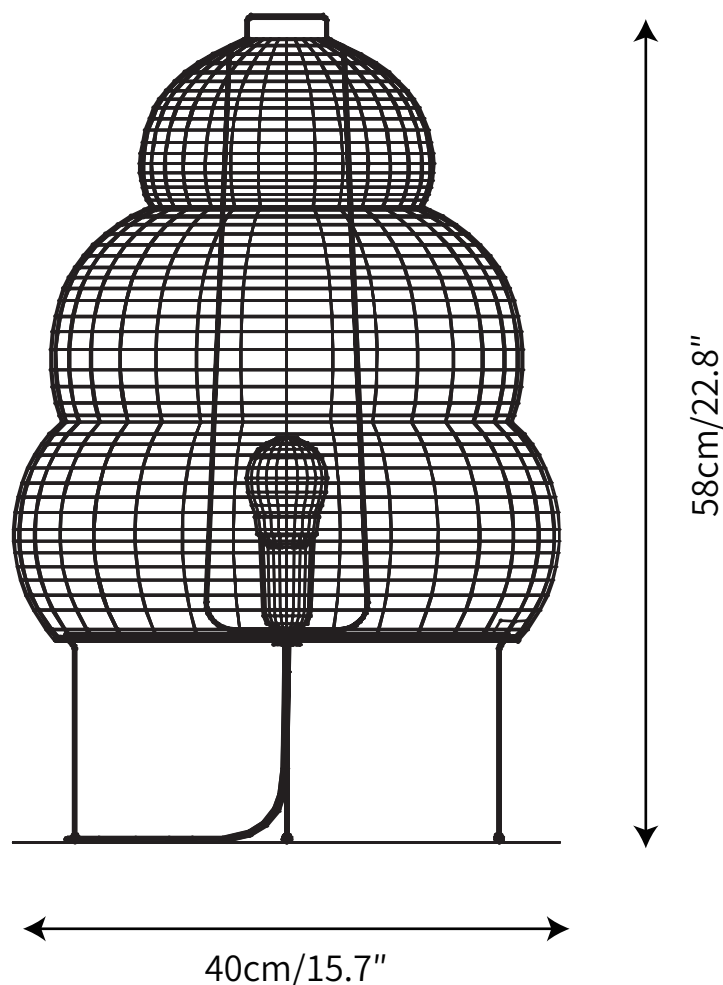

AKARI TABLE LAMP

TABLE LAMP

SPECIFICATION SHEET
INTERNATIONAL

ABOUT

The Akari table Lamp is part of the Akari light sculptures, designed in 1951 by the American Japanese artist. He chose the name 'Akari' for these objects, a word that means 'light' in Japanese, connoting both illumination and physical lightness.

LEAD TIME

4 - 7 weeks

LIGHT SOURCE

E27 40W LED
2700K warm white
Not dimmable
Lamp included

FLEX CORD COLOURS

Black Switched Plug Wire,
Length 150cm / 59"

PRODUCT SIZE

Dia 26cm x H 43cm

FITTING FINISHES

Black

SHADE COLOURS

White

Materials

Mulberry paper, Metal, Iron

CERTIFICATION

CE/CCC/UL/SAA/KC

WARRANTY

3 years

Voltage

AC 110-240V

WEIGHT

6kg