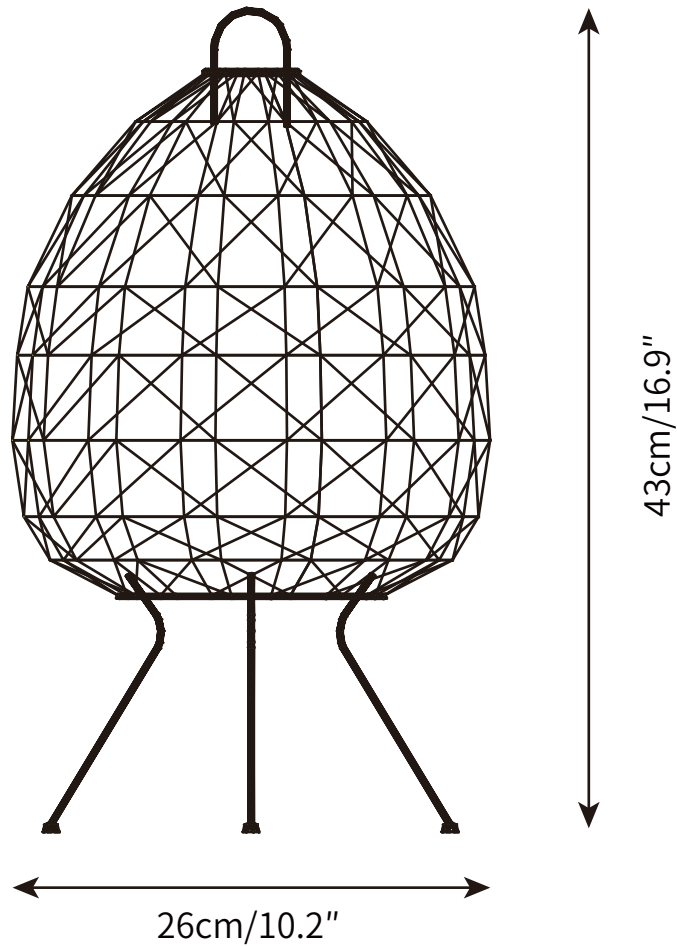

AKARI TABLE LAMP
TABLE LAMP

SPECIFICATION SHEET
INTERNATIONAL

AKARI TABLE LAMP

TABLE LAMP

SPECIFICATION SHEET

INTERNATIONAL

ABOUT

The Akari table Lamp is part of the Akari light sculptures, designed in 1951 by the American Japanese artist. He chose the name 'Akari' for these objects, a word that means 'light' in Japanese, connoting both illumination and physical lightness.

LEAD TIME

4 - 7 weeks

LIGHT SOURCE

E27 40W LED
2700K warm white
Not dimmable
Lamp included

FLEX CORD COLOURS

Black Switched Plug Wire,
Length 150cm / 59"

PRODUCT SIZE

Dia 26cm x H 43cm