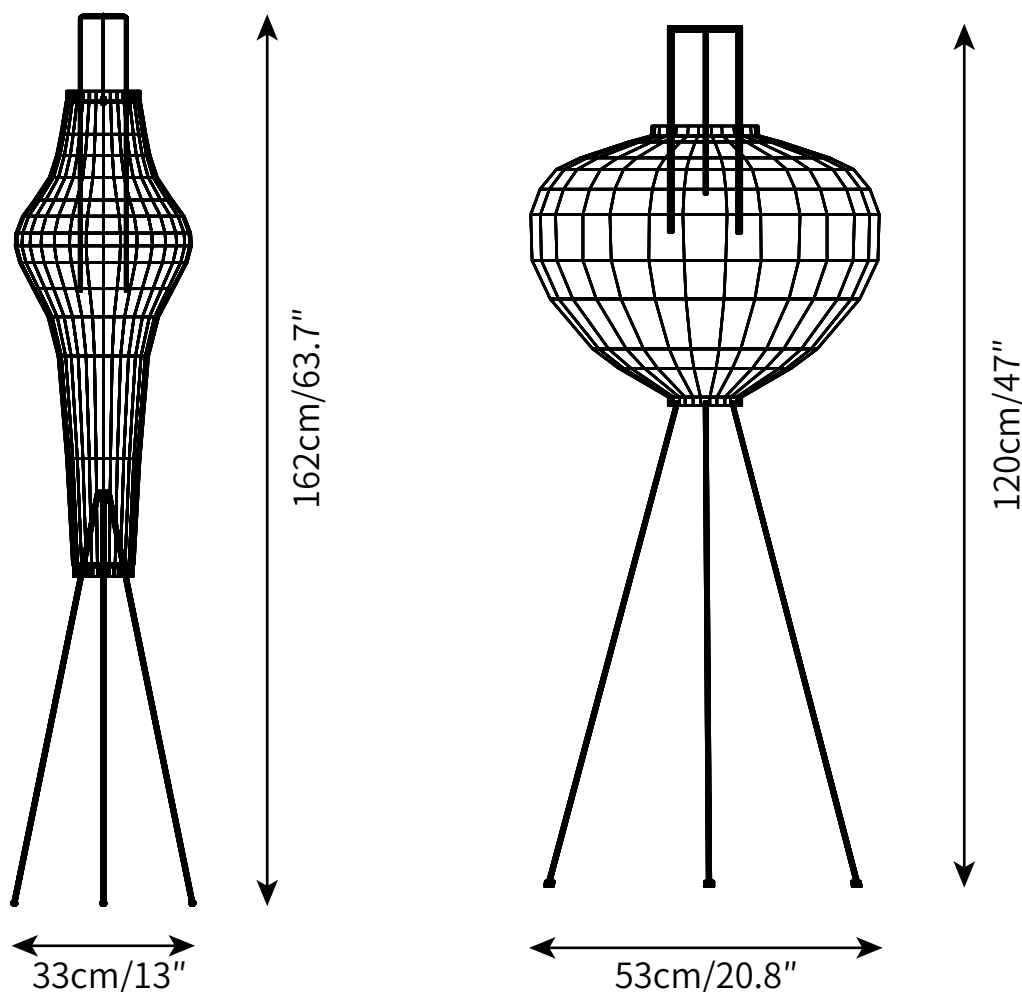

AKARI FLOOR LAMP
FLOOR LAMP

SPECIFICATION SHEET
INTERNATIONAL

AKARI FLOOR LAMP

FLOOR LAMP

SPECIFICATION SHEET
INTERNATIONAL

ABOUT

The Akari Floor Lamp is part of the Akari light sculptures, designed in 1951 by the American Japanese artist. He chose the name 'Akari' for these objects, a word that means 'light' in Japanese, connoting both illumination and physical lightness.

LEAD TIME

4 - 7 weeks

LIGHT SOURCE

E27 40W LED
2700K warm white

Not dimmable
Lamp included

FLEX CORD COLOURS

Black Switched Plug Wire,
Length 200cm / 78.7"

PRODUCT SIZE

Dia 33cm x H 162cm
Dia 53cm x H 120cm

FITTING FINISHES

Black

SHADE COLOURS

White

Materials

Mulberry paper, Metal, Iron

CERTIFICATION