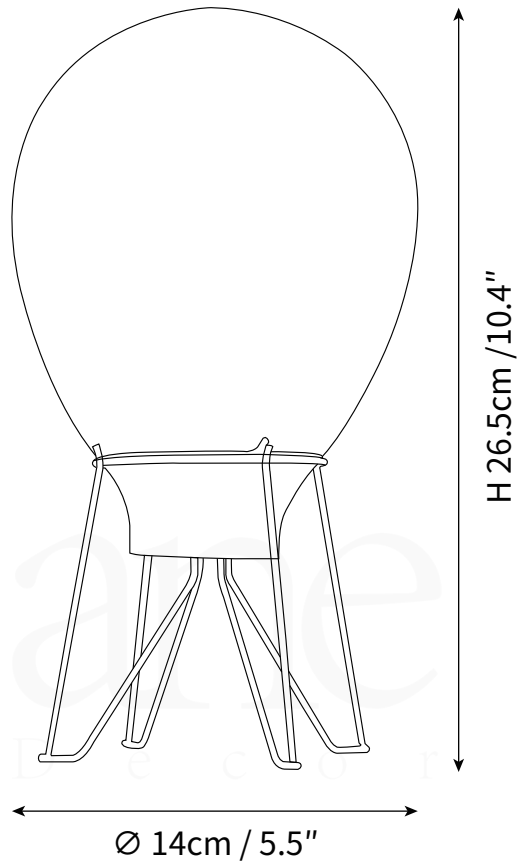

AIR TABLE LAMP

TABLE LAMP

SPECIFICATION SHEET
INTERNATIONAL

ABOUT

The Air Floor Lamp whimsically resembles a hot air balloon; its over-sized glass shade sits atop a sturdy steel frame. The tinted glass provides the perfect amount of diffusion to soften the single bulb at the center of the fixture.

LEAD TIME

4 - 7 weeks

LIGHT SOURCE

E27 40W LED
2700K warm white
Not dimmable
Lamp included

FLEX CORD COLOURS

Black Switched Plug Wire,
Length 150cm / 59"

PRODUCT SIZE

Dia 14cm x H 26.5cm

FITTING FINISHES

Black

SHADE COLOURS

Smoke grey, Clear

Materials

Iron, Glass

CERTIFICATION

CE/CCC/UL/SAA/KC

WARRANTY

3 years

Voltage

AC 110-240V

WEIGHT

3kg