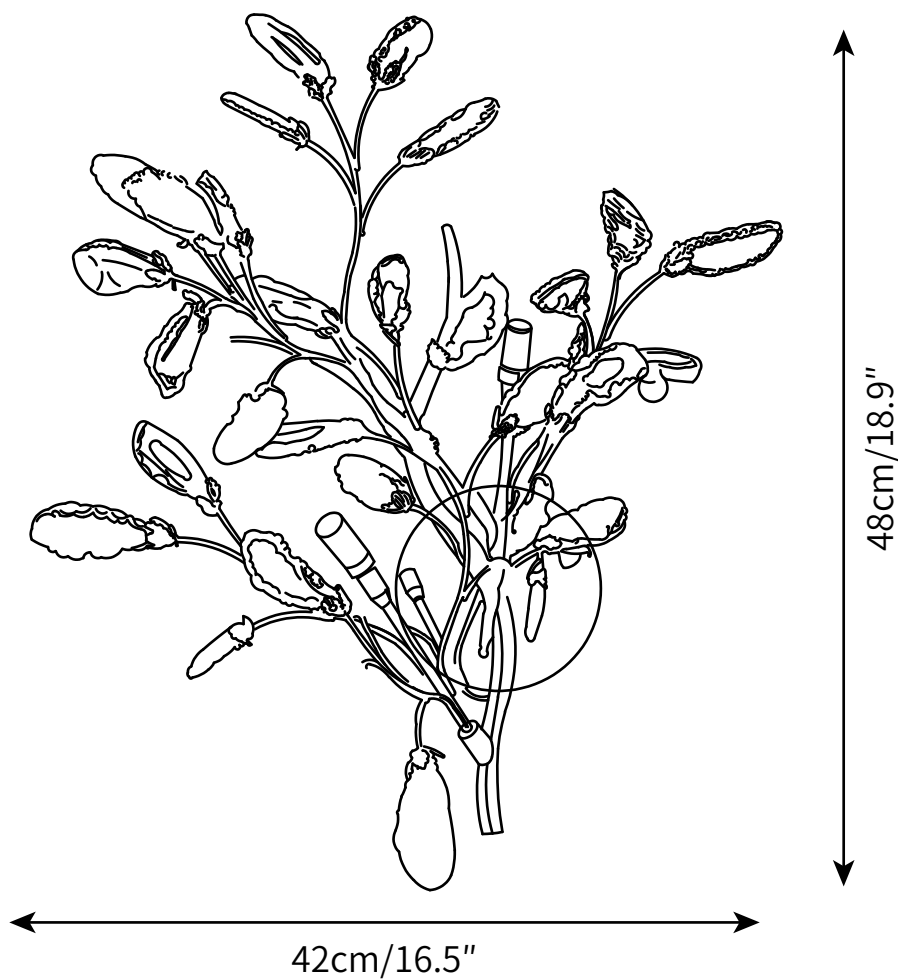

AGATE WALL LAMP

WALL SCONCE

SPECIFICATION SHEET

INTERNATIONAL

ABOUT

This is a luxurious agate chandelier. The natural agate rough is sliced, polished, perforated, and made. The agate is brightly colored and has a smooth surface. It has a strong light transmission and no glare.

LEAD TIME

4 - 7 weeks

LIGHT SOURCE

G4*2 W LED
2700K warm white
Not dimmable
Lamp included

INSTALLATION

Wall mount,
hardwired.

PRODUCT SIZE

Dia 42cm x H 48cm

FITTING FINISHES

Gold

SHADE COLOURS

Multicolor

Materials

Metal, Iron, Agate

CERTIFICATION

CE/CCC/UL/SAA/KC

WARRANTY

3 years

Voltage

AC 110-240V

WEIGHT

3kg