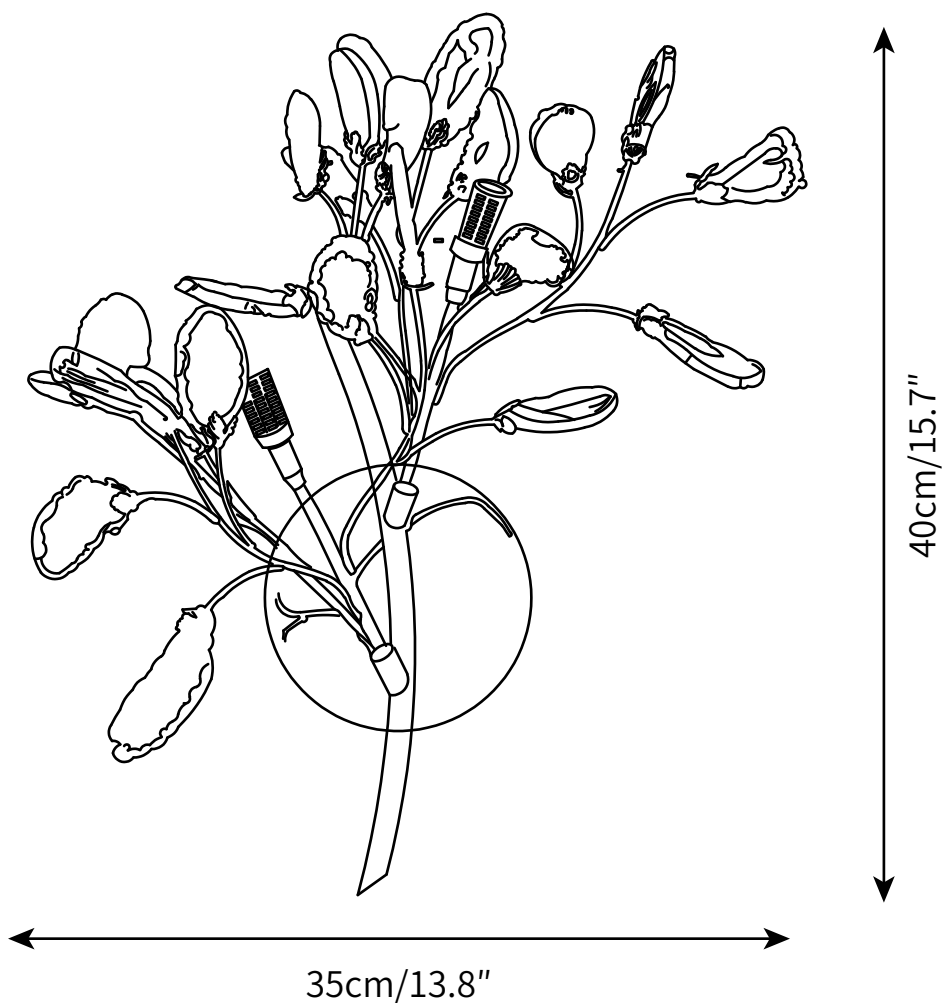

AGATE WALL LAMP
WALL SCONCE

SPECIFICATION SHEET
INTERNATIONAL

AGATE WALL LAMP
WALL SCONCE

SPECIFICATION SHEET
INTERNATIONAL

ABOUT

This is a luxurious agate chandelier. The natural agate rough is sliced, polished, perforated, and made. The agate is brightly colored and has a smooth surface. It has a strong light transmission and no glare.

LEAD TIME

4 - 7 weeks

LIGHT SOURCE

G4*2 W LED
2700K warm white
Not dimmable
Lamp included

INSTALLATION

Wall mount,
hardwired.

PRODUCT SIZE

Dia 35cm x H 40cm

LEAD TIME

4 - 7 weeks

LIGHT SOURCE

G4*2 W LED
2700K warm white
Not dimmable
Lamp included

INSTALLATION

Wall mount,
hardwired.

PRODUCT SIZE

Dia 42cm x H 48cm