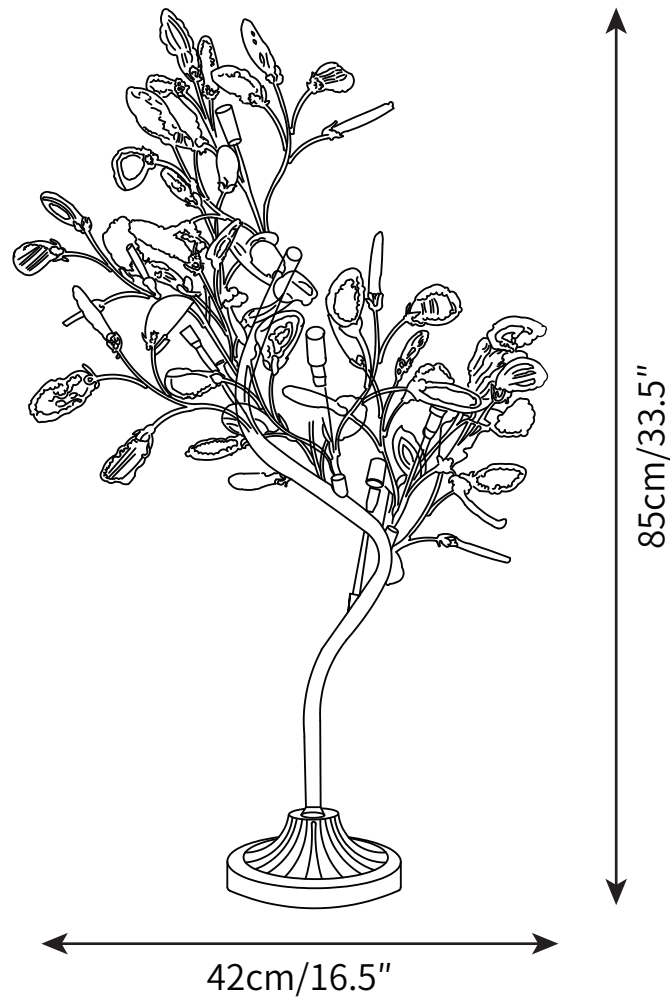

AGATE TABLE LAMP
TABLE LAMP

SPECIFICATION SHEET
INTERNATIONAL

AGATE TABLE LAMP

TABLE LAMP

SPECIFICATION SHEET
INTERNATIONAL

ABOUT

This is a luxurious agate chandelier. The natural agate rough is sliced, polished, perforated, and made. The agate is brightly colored and has a smooth surface. It has a strong light transmission and no glare.

LEAD TIME

4 - 7 weeks

LIGHT SOURCE

G4*2 W LED

2700K warm white

Not dimmable

Lamp included

FLEX CORD COLOURS

Black Switched Plug Wire,
Length 150cm / 59"

PRODUCT SIZE

Dia 42cm x H 85cm

FITTING FINISHES

Gold

SHADE COLOURS

Multicolor

Materials

Metal, Iron, Agate

CERTIFICATION

CE/CCC/UL/SAA/KC

WARRANTY

3 years

Voltage

AC 110-240V

WEIGHT