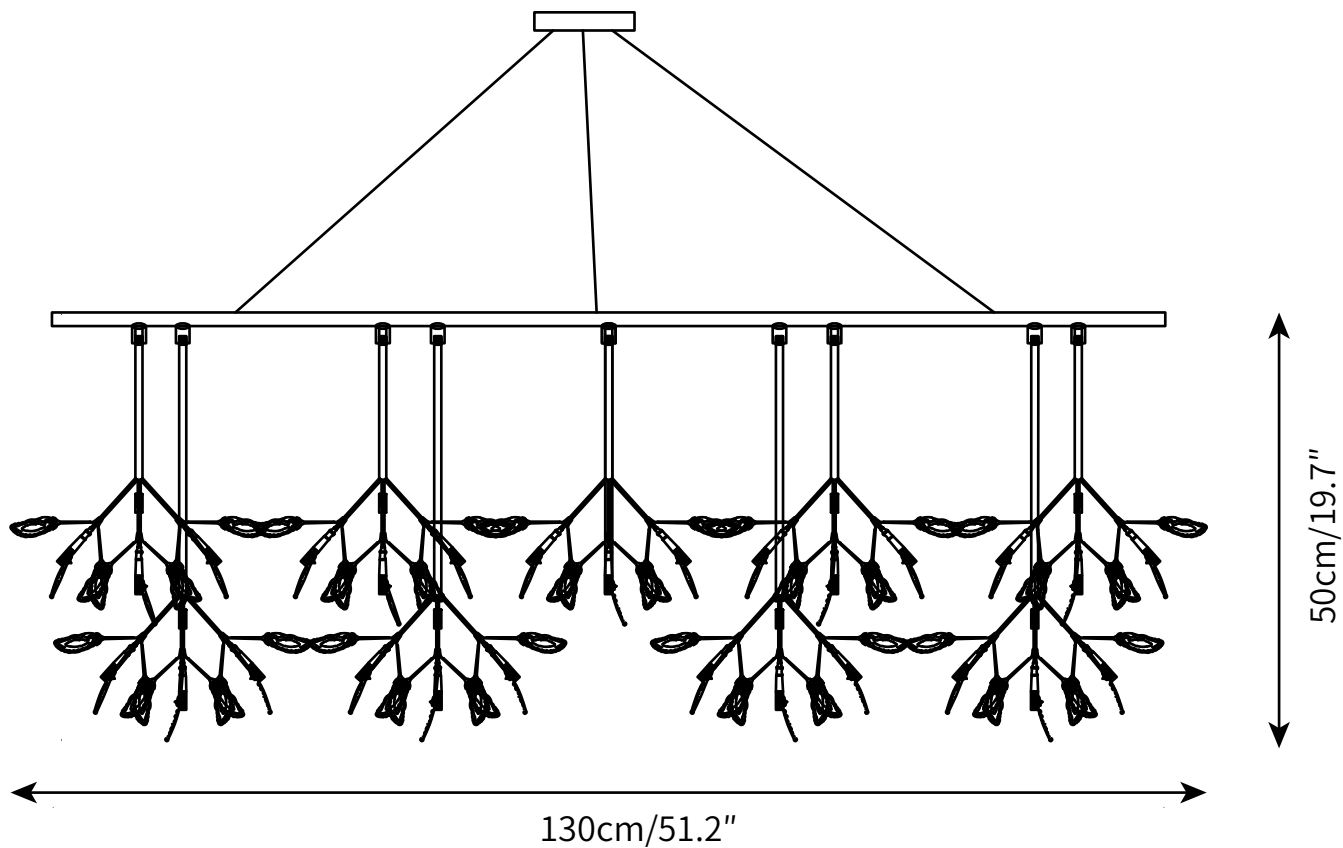

ABOUT

The Bold and colorful, this Agate Flake Chandelier will be an eye-catching centerpiece in your home or office. Beautiful onyx in one color or shades dangle from delicate gilded arms, creating a unique and elegant look.

LEAD TIME

4 - 7 weeks

LIGHT SOURCE

G4 ~5W LED
2700K warm white
Not dimmable
Lamp included

INSTALLATION

Ceiling mount,
hardwired.

ROD LENGTH

Rod lengths range between
50cm-150cm, in

PRODUCT SIZE

24 heads: Dia 130cm x H 50cm

FITTING FINISHES

Multicolor

SHADE COLOURS

Multicolor

Materials

Metal, Agate, Iron

CERTIFICATION

CE/CCC/UL/SAA/KC

WARRANTY

3 years

Voltage

AC 110-240V

WEIGHT

8.5kg