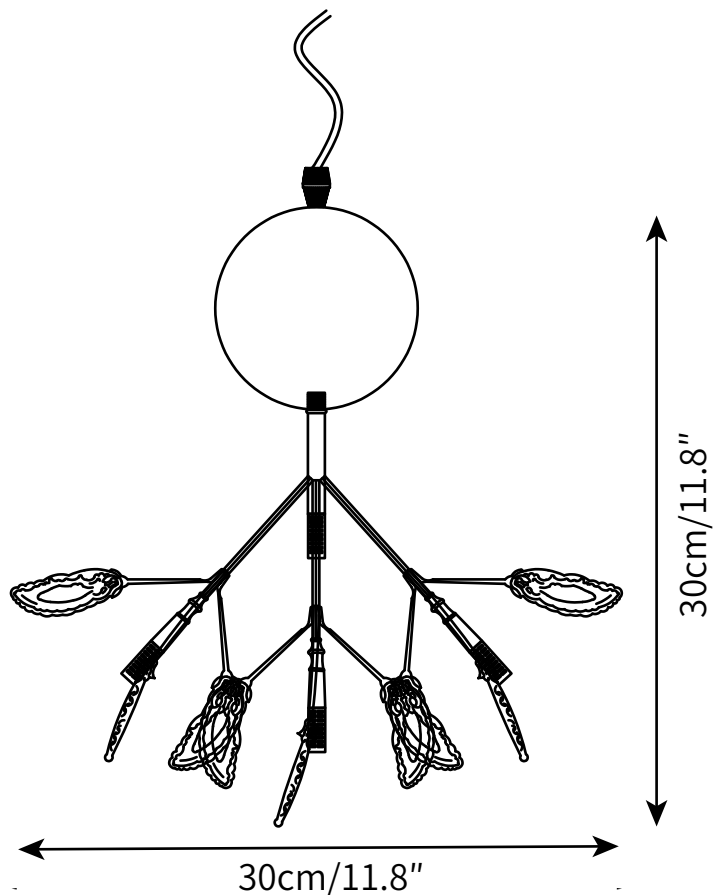

AGATE FLAKE CHANDELIER
CHANDELIERS

SPECIFICATION SHEET
INTERNATIONAL

AGATE FLAKE CHANDELIER

CHANDELIERS

SPECIFICATION SHEET
INTERNATIONAL

ABOUT

The Bold and colorful, this Agate Flake Chandelier will be an eye-catching centerpiece in your home or office. Beautiful onyx in one color or shades dangle from delicate gilded arms, creating a unique and elegant look.

LEAD TIME

4 - 7 weeks

LIGHT SOURCE

G4 ~5W LED
2700K warm white
Not dimmable
Lamp included

INSTALLATION

Ceiling mount,
hardwired.

ROD LENGTH

Rod lengths range between
50cm-150cm, in

PRODUCT SIZE

4 heads: Dia 107cm x H 88cm

FITTING FINISHES

Multicolor

SHADE COLOURS

Multicolor

Materials

Metal, Agate, Iron