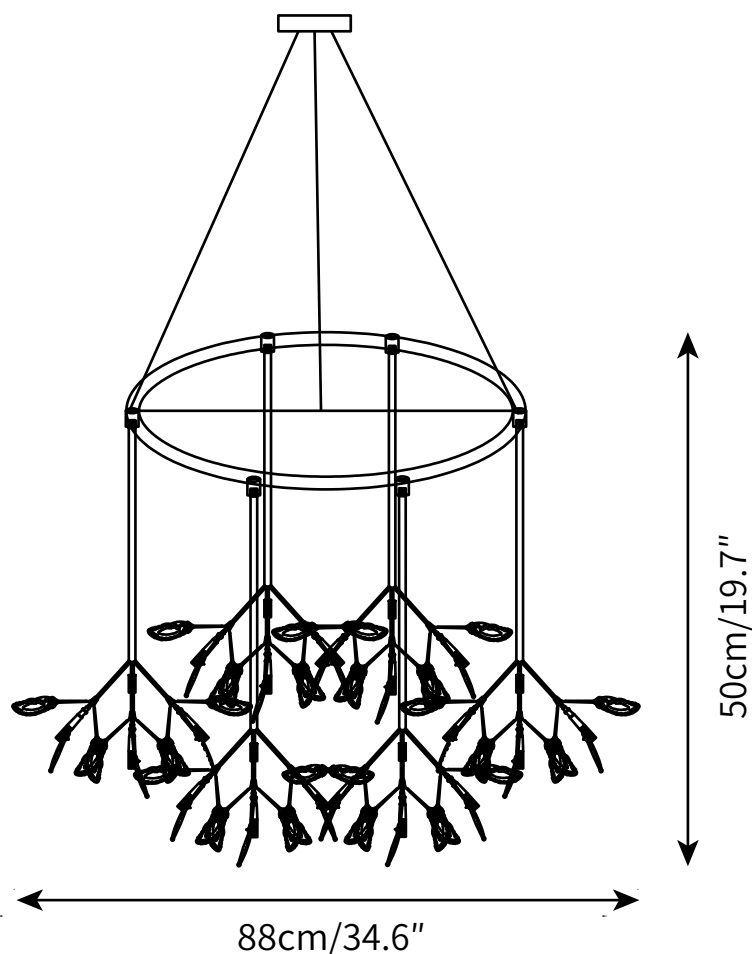

AGATE FLAKE CHANDELIER

CHANDELIERS

SPECIFICATION SHEET
INTERNATIONAL

ABOUT

The Bold and colorful, this Agate Flake Chandelier will be an eye-catching centerpiece in your home or office. Beautiful onyx in one color or shades dangle from delicate gilded arms, creating a unique and elegant look.

LEAD TIME

4 - 7 weeks

LIGHT SOURCE

G4 ~5W LED
2700K warm white
Not dimmable
Lamp included

INSTALLATION

Ceiling mount,
hardwired.

ROD LENGTH

Rod lengths range between
50cm-150cm, in

PRODUCT SIZE

20S heads: Dia 88cm x H 50cm

FITTING FINISHES

Multicolor

SHADE COLOURS

Multicolor

Materials

Metal, Agate, Iron

CERTIFICATION

CE/CCC/UL/SAA/KC

WARRANTY

3 years

Voltage

AC 110-240V

WEIGHT

7kg