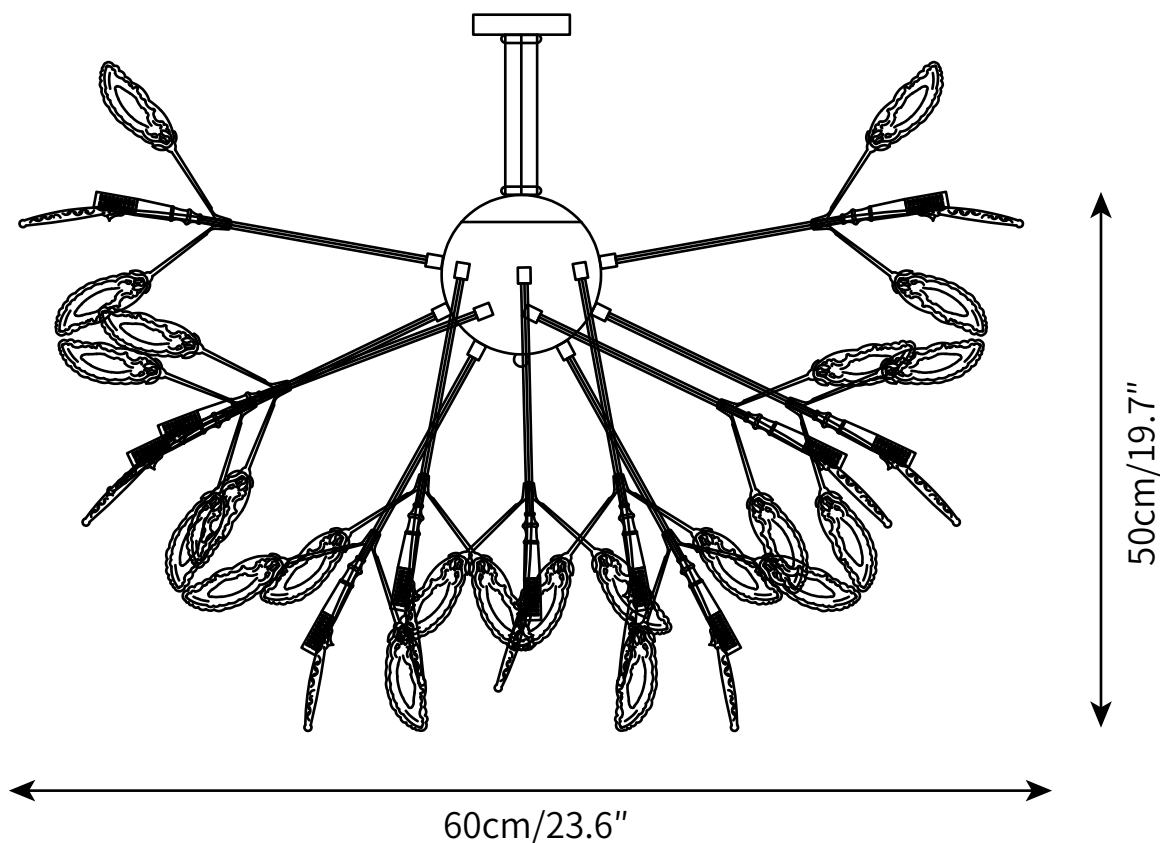

AGATE FLAKE CHANDELIER

CHANDELIERS

SPECIFICATION SHEET
INTERNATIONAL

ABOUT

The Bold and colorful, this Agate Flake Chandelier will be an eye-catching centerpiece in your home or office. Beautiful onyx in one color or shades dangle from delicate gilded arms, creating a unique and elegant look.

LEAD TIME

4 - 7 weeks

LIGHT SOURCE

G4 ~5W LED
2700K warm white
Not dimmable
Lamp included

INSTALLATION

Ceiling mount,
hardwired.

ROD LENGTH

Rod lengths range between
50cm-150cm, in

PRODUCT SIZE

16 heads: Dia 66cm x H 50cm

FITTING FINISHES

Multicolor

SHADE COLOURS

Multicolor

Materials

Metal, Agate, Iron

CERTIFICATION

CE/CCC/UL/SAA/KC

WARRANTY

3 years

Voltage

AC 110-240V

WEIGHT

5.5kg