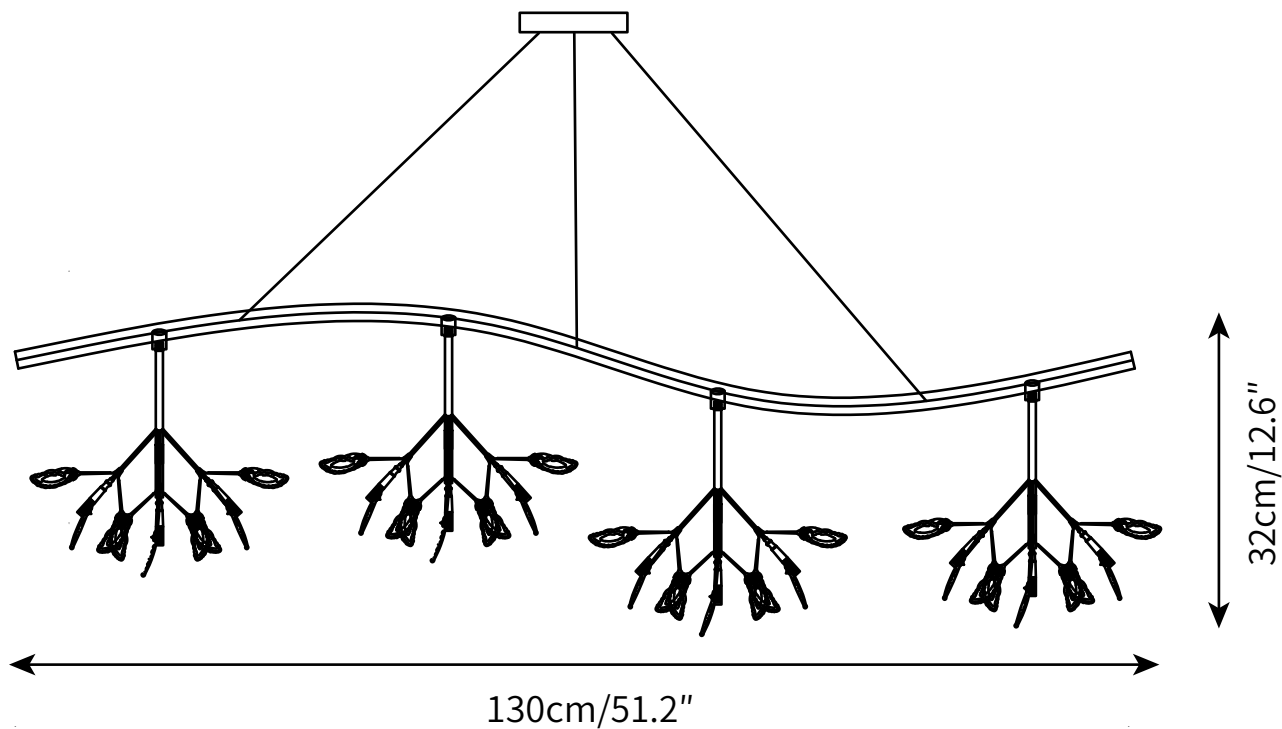

ABOUT

The Bold and colorful, this Agate Flake Chandelier will be an eye-catching centerpiece in your home or office. Beautiful onyx in one color or shades dangle from delicate gilded arms, creating a unique and elegant look.

LEAD TIME

4 - 7 weeks

LIGHT SOURCE

G4 ~5W LED
2700K warm white
Not dimmable
Lamp included

INSTALLATION

Ceiling mount,
hardwired.

ROD LENGTH

Rod lengths range between
50cm-150cm, in

PRODUCT SIZE

16L heads: Dia 130cm x H 32cm

FITTING FINISHES

Multicolor

SHADE COLOURS

Multicolor

Materials

Metal, Agate, Iron

CERTIFICATION

CE/CCC/UL/SAA/KC

WARRANTY

3 years

Voltage

AC 110-240V

WEIGHT

8kg