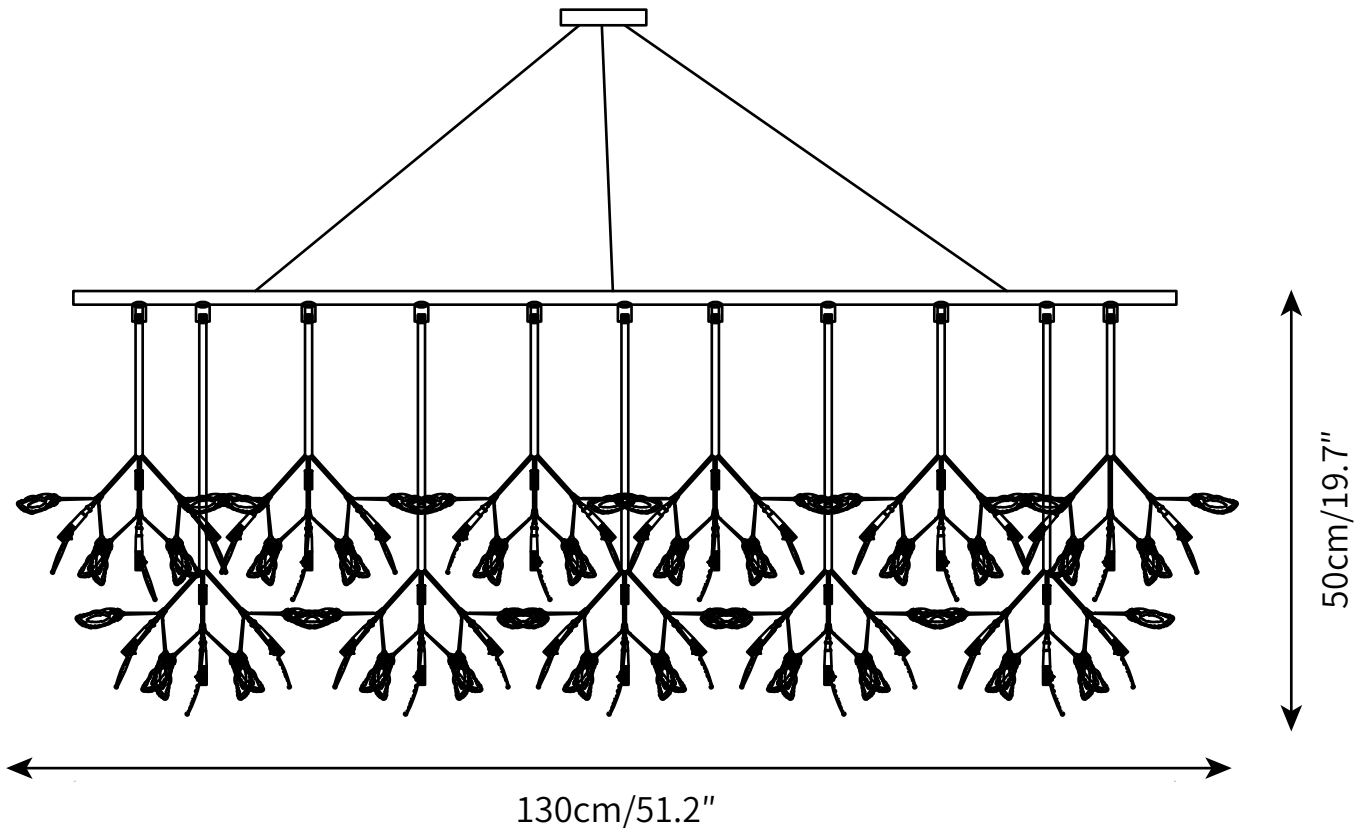

AGATE FLAKE CHANDELIER

CHANDELIERS

SPECIFICATION SHEET
INTERNATIONAL

ABOUT

The Bold and colorful, this Agate Flake Chandelier will be an eye-catching centerpiece in your home or office. Beautiful onyx in one color or shades dangle from delicate gilded arms, creating a unique and elegant look.

LEAD TIME

4 - 7 weeks

LIGHT SOURCE

G4 ~5W LED
2700K warm white
Not dimmable
Lamp included

INSTALLATION

Ceiling mount,
hardwired.

ROD LENGTH

Rod lengths range between
50cm-150cm, in

PRODUCT SIZE

32 heads: Dia 130cm x H 50cm

FITTING FINISHES

Multicolor

SHADE COLOURS

Multicolor

Materials

Metal, Agate, Iron

CERTIFICATION

CE/CCC/UL/SAA/KC

WARRANTY

3 years

Voltage

AC 110-240V

WEIGHT

9kg