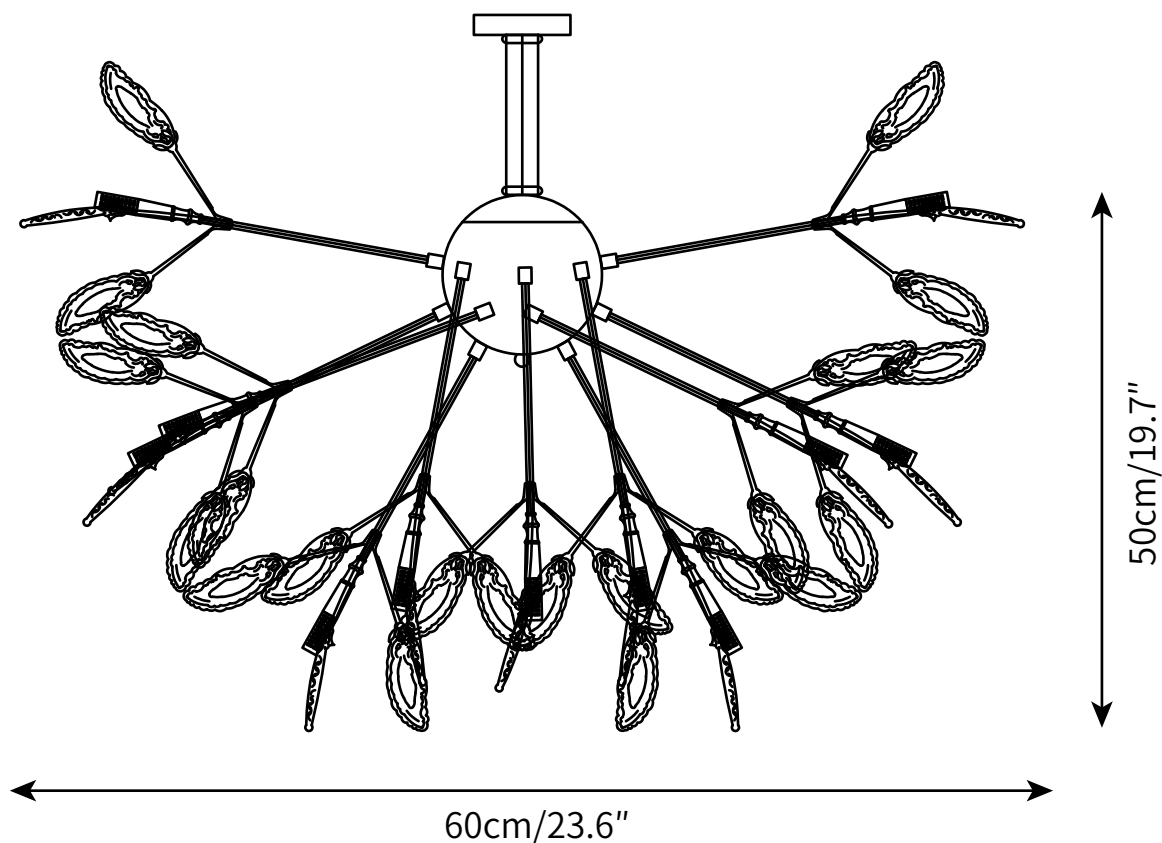

AGATE FLAKE CHANDELIER

CHANDELIERS

SPECIFICATION SHEET
INTERNATIONAL

ABOUT

The Bold and colorful, this Agate Flake Chandelier will be an eye-catching centerpiece in your home or office. Beautiful onyx in one color or shades dangle from delicate gilded arms, creating a unique and elegant look.

LEAD TIME

4 - 7 weeks

LIGHT SOURCE

G4 ~5W LED
2700K warm white
Not dimmable
Lamp included

INSTALLATION

Ceiling mount,
hardwired.

ROD LENGTH

Rod lengths range between
50cm-150cm, in

PRODUCT SIZE

12 heads: Dia 66cm x H 50cm

FITTING FINISHES

Multicolor

SHADE COLOURS

Multicolor

Materials

Metal, Agate, Iron

CERTIFICATION

CE/CCC/UL/SAA/KC

WARRANTY

3 years

Voltage

AC 110-240V

WEIGHT

5kg