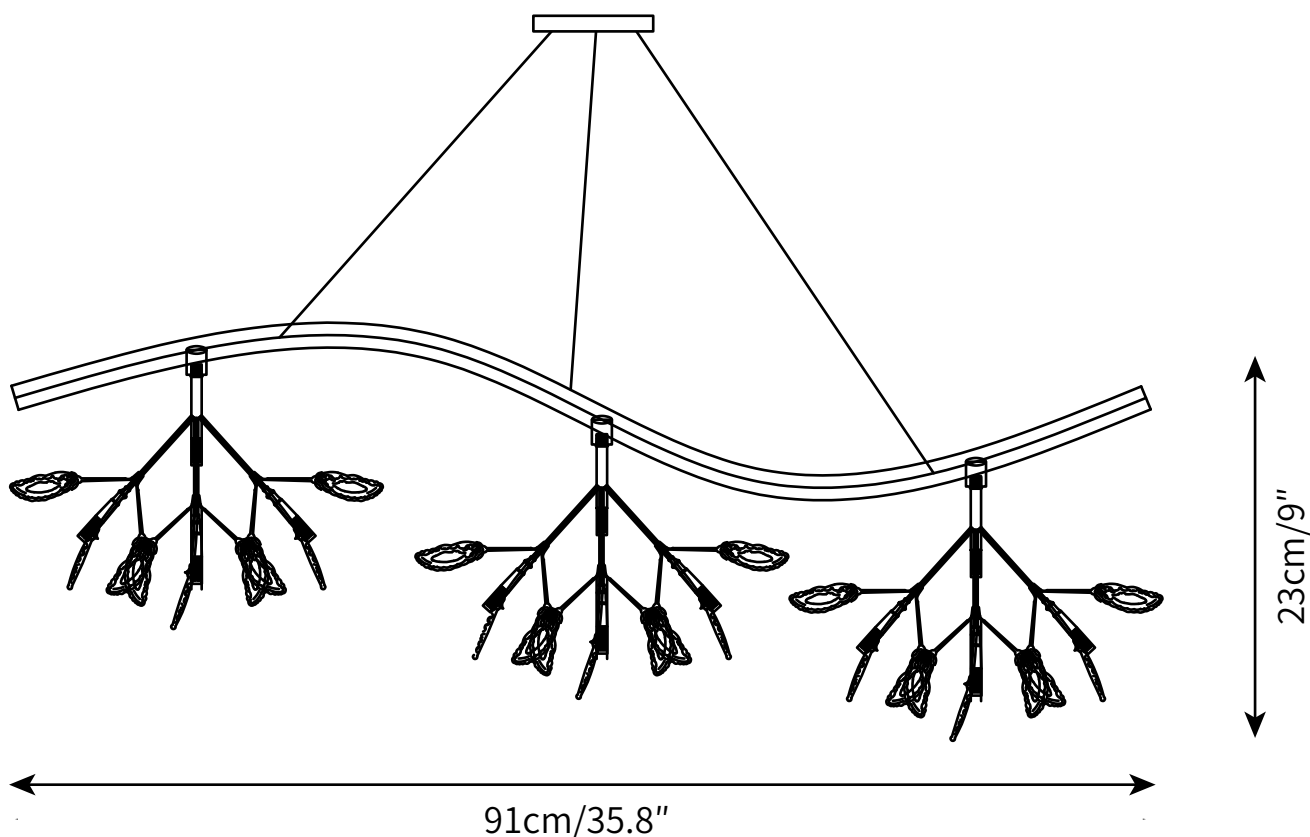

AGATE FLAKE CHANDELIER

CHANDELIERS

SPECIFICATION SHEET
INTERNATIONAL

ABOUT

The Bold and colorful, this Agate Flake Chandelier will be an eye-catching centerpiece in your home or office. Beautiful onyx in one color or shades dangle from delicate gilded arms, creating a unique and elegant look.

LEAD TIME

4 - 7 weeks

LIGHT SOURCE

G4 ~5W LED
2700K warm white
Not dimmable
Lamp included

INSTALLATION

Ceiling mount,
hardwired.

ROD LENGTH

Rod lengths range between
50cm-150cm, in

PRODUCT SIZE

12L heads: Dia 91cm x H 23cm

FITTING FINISHES

Multicolor

SHADE COLOURS

Multicolor

Materials

Metal, Agate, Iron

CERTIFICATION

CE/CCC/UL/SAA/KC

WARRANTY

3 years

Voltage

AC 110-240V

WEIGHT

7kg