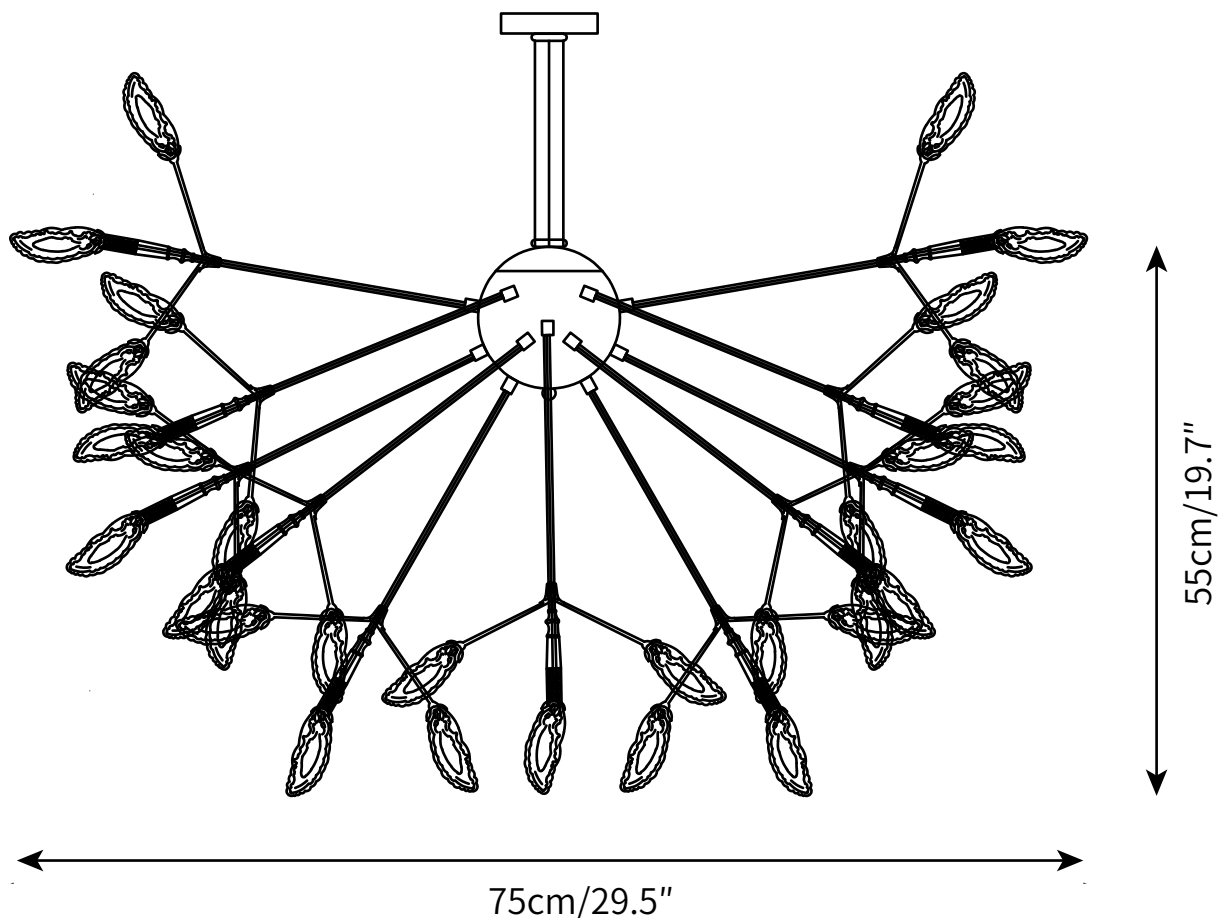

AGATE FLAKE CHANDELIER

CHANDELIERS

SPECIFICATION SHEET
INTERNATIONAL

ABOUT

The Bold and colorful, this Agate Flake Chandelier will be an eye-catching centerpiece in your home or office. Beautiful onyx in one color or shades dangle from delicate gilded arms, creating a unique and elegant look.

LEAD TIME

4 - 7 weeks

LIGHT SOURCE

G4 ~5W LED
2700K warm white
Not dimmable
Lamp included

INSTALLATION

Ceiling mount,
hardwired.

ROD LENGTH

Rod lengths range between
50cm-150cm, in

PRODUCT SIZE

20 heads: Dia 75cm x H 55cm

FITTING FINISHES

Multicolor

SHADE COLOURS

Multicolor

Materials

Metal, Agate, Iron

CERTIFICATION

CE/CCC/UL/SAA/KC

WARRANTY

3 years

Voltage

AC 110-240V

WEIGHT

6.5kg