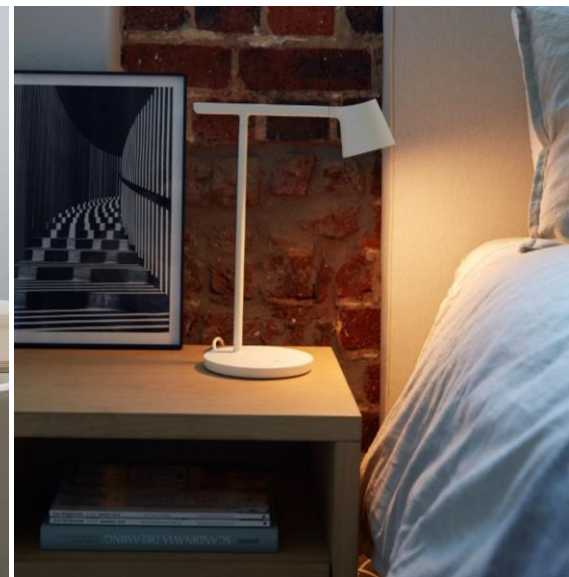

COLOUR SCHEME
NATURAL

The *Natural* package provides a textural warmth to the apartment with a combination of matte timbers, tan leathers and brass accents.

LAYERING OF DESIGN

The selection of art, décor and softs are perfectly curated to complement the *Natural* concept, adding a layering to the space that creates a warm familial feel.