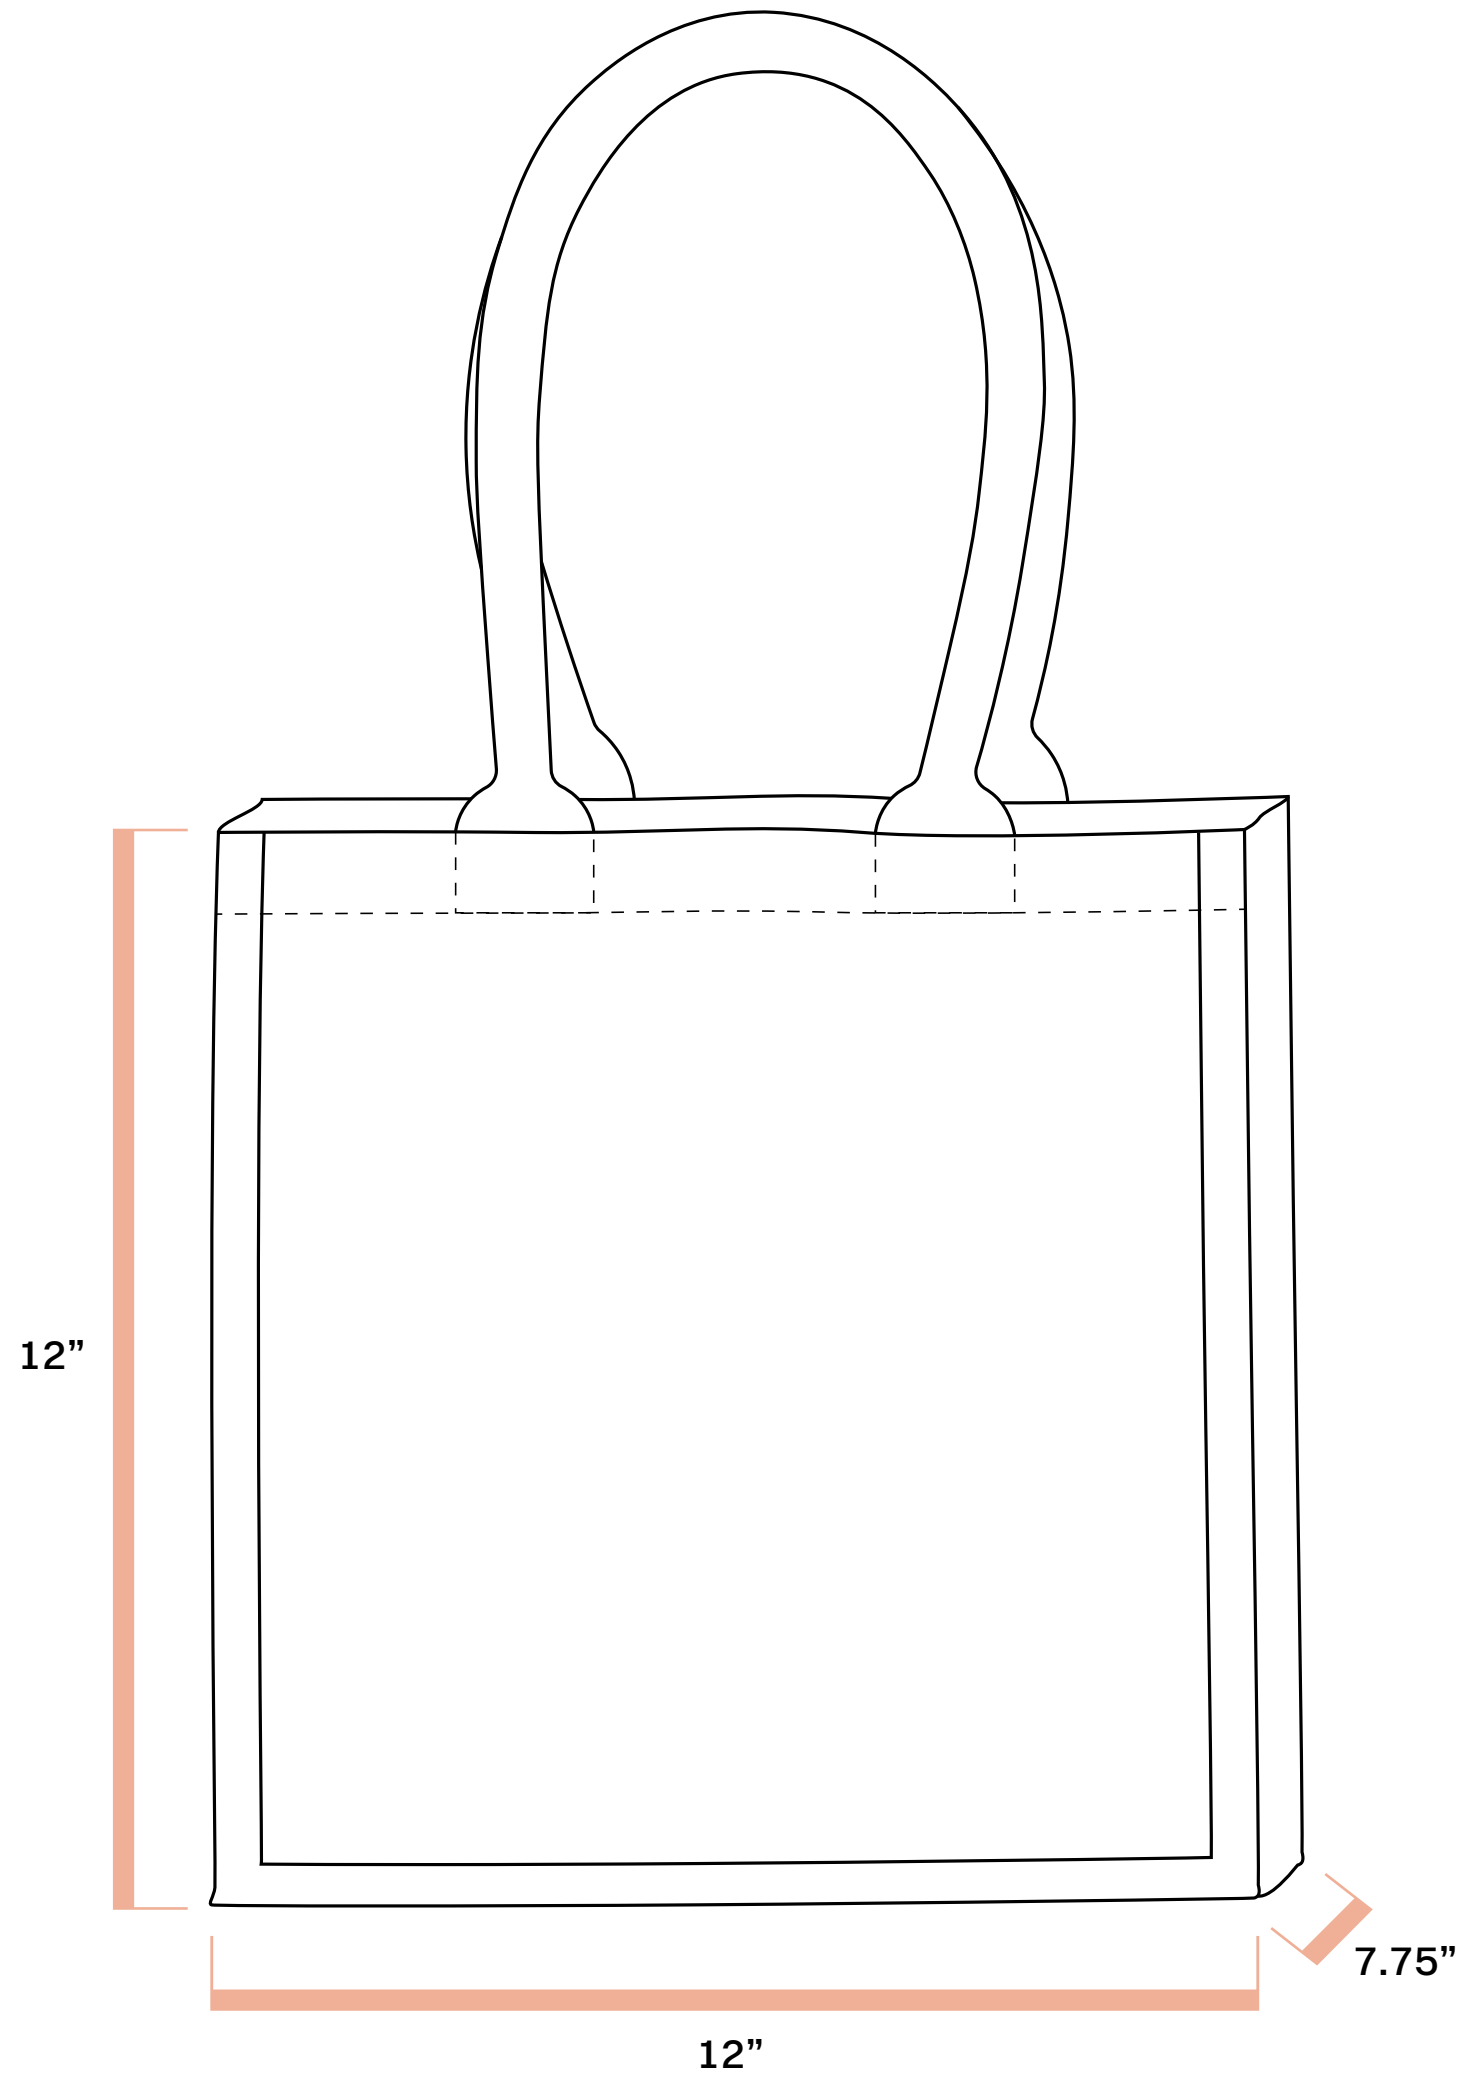

TBF

Square Jute Burlap Bag

TJ888

Dimensions

Width	12"	Handle Length	18"
Height	12"	Imprint Area	8"W x 8"H
Depth	7.75"		

Specifications

100% Jute

Biodegradable

Ethical Manufacturing

Bottom and Side Gussets

Customizable

Color Options

Natural

Navy

Box Information

Package Quantity : 6 Pieces

Case Quantity : 48 Pieces