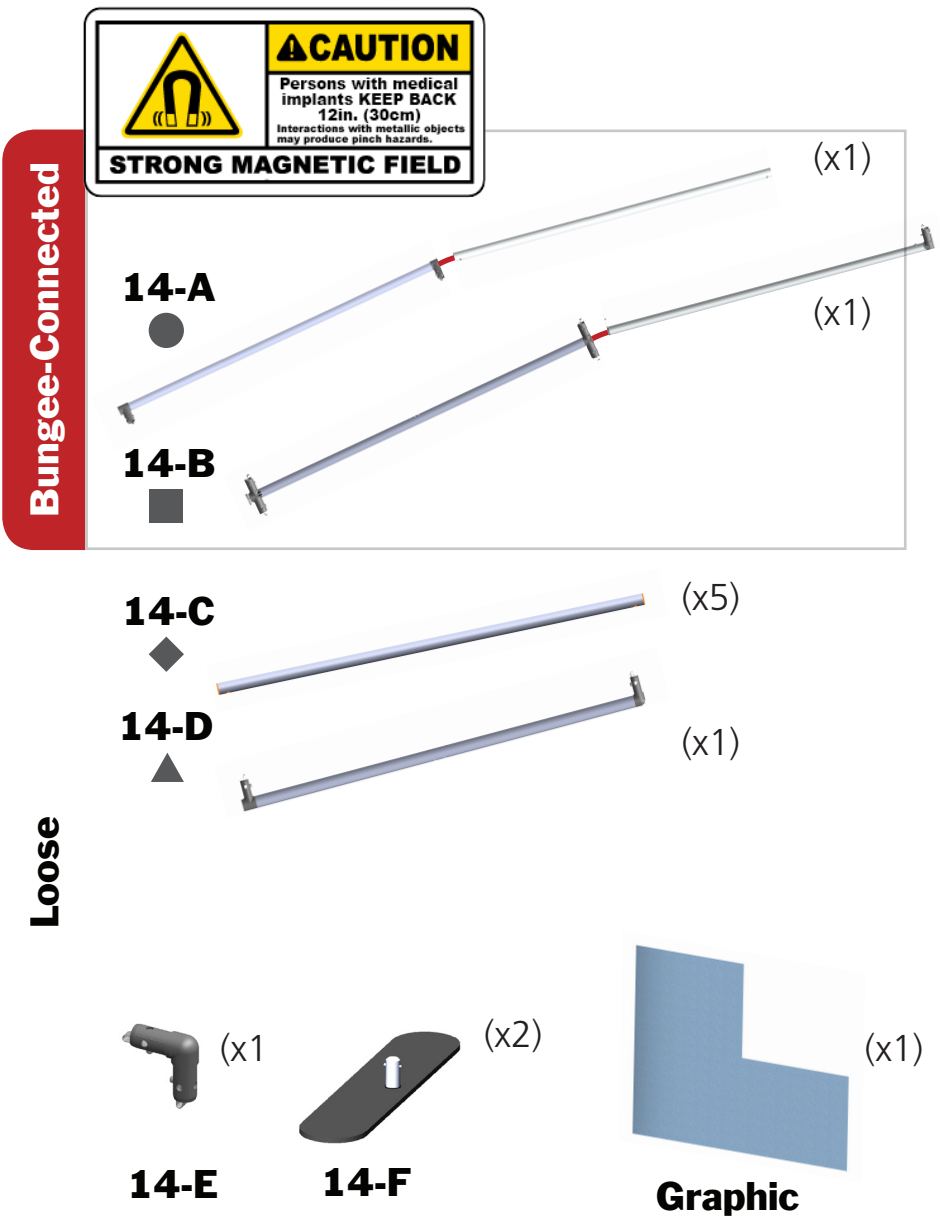

dimensions:

Hardware

Assembled unit:
96.7" w x 96.2" h x 15.7" d
2457mm(w) x 2444mm(h) x 399mm(d)

Approximate weight:
17 lbs / 8 kg

Graphic

Refer to related graphic template for more information.

Visit:
<https://www.theexhibitorshandbook.com/download-graphic-templates>

Use caution when handling this product around mechanical wrist watches, metal tools, electronic devices, credit cards or any other similar items. DO NOT place any part of the body, such as fingers, hands, etc, between the magnetic surface areas of the components.

*Not to scale

Graphic