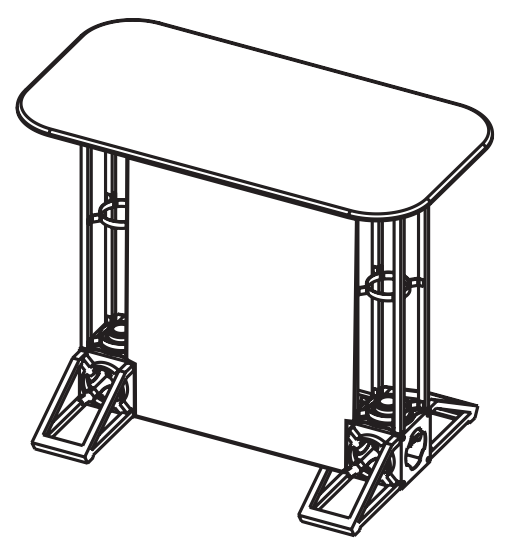

**Truss Counter  
Straight Style A  
UV Printed**

Front Side Panel:

Total Graphic Area: 26.75" x 37.125"

Finished Size: 25.75" x 36.125"

Template requires 1/2" bleed around  
the perimeter

FS = Graphic is front side mounted  
(3/4" w magnet is applied to the back  
of the panel)

Notching = 7/8" x 6 1/8" rectangle that  
is cut into the appropriate location.

**General Art Guidelines:**

- CMYK Color Mode
- All Solid Coated Pantone colors should  
be called out in the art as spot colors
- Embed all images and support files
- Resolution must be 100-120ppi  
@ 100% size
- All fonts must be created to outlines
- Do not scale artboard
- Background color/images must  
bleed to the edge of artboard
- Do not use spot colors from template  
in your artwork as they will not print

**FS**

**Compatible with  
Truss Counters: OR-TC01,  
OR-TC02 and OR-TC03**

notched

.875" x 6.125"

on bottom

left and right side.

— bleed area

— trim line