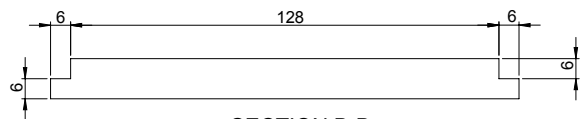

PUZZLE BOX 575 JEWELRY BOX

ART. NO.: 8050575 | ROUNDED RECTANGLE

TOP VIEW

TOP VIEW

SECTION A-A

SECTION B-B

SPECIFICATIONS

MATERIAL

INFINITE[®] Solid Surfaces

AVAILABLE COLORS

PRODUCT SIZE

L140 x W70 x H57mm

GROSS/NET WEIGHT

1.0kg / 0.7kg

ACCESSORIES LIST

9000090
Magic Sponge 1pc