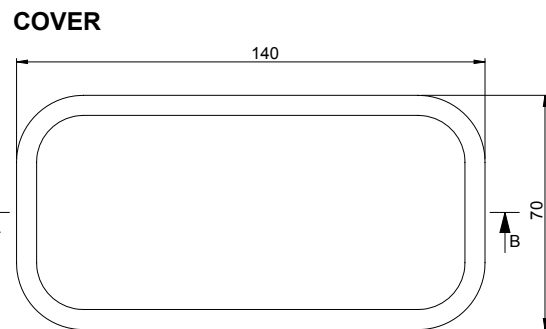

PUZZLE BOX 575 JEWELRY BOX

ART. NO.: 8050575 | ROUNDED RECTANGLE

TOP VIEW

TOP VIEW

SECTION A-A

SECTION B-B

SPECIFICATIONS

MATERIAL

INFINITE[®] Solid Surfaces

AVAILABLE COLORS

PRODUCT SIZE

L140 x W70 x H57mm

GROSS/NET WEIGHT

1.0kg / 0.7kg

ACCESSORIES LIST

9000090
Magic Sponge 1pc