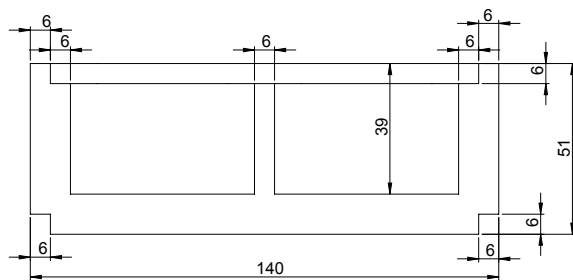

PUZZLE BOX 575 JEWELRY BOX

ART. NO.: 8050575 | ROUNDED RECTANGLE

TOP VIEW

TOP VIEW

SECTION A-A

SECTION B-B

SPECIFICATIONS

MATERIAL

INFINITE[®] Solid Surfaces

AVAILABLE COLORS

PRODUCT SIZE

L140 x W70 x H57mm

GROSS/NET WEIGHT

1.0kg / 0.7kg

ACCESSORIES LIST

9000090
Magic Sponge 1pc