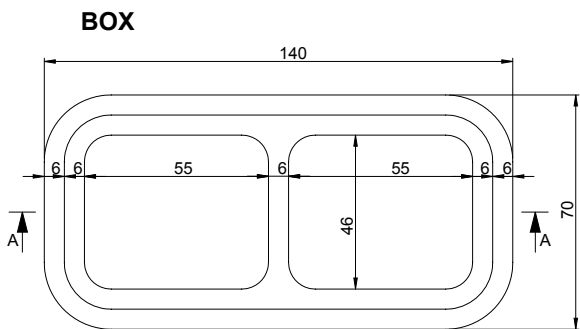

PUZZLE BOX 575 JEWELRY BOX

ART. NO.: 8050575 | ROUNDED RECTANGLE

TOP VIEW

TOP VIEW

SECTION A-A

SECTION B-B

SPECIFICATIONS

MATERIAL

INFINITE[®] Solid Surfaces

AVAILABLE COLORS

PRODUCT SIZE

L140 x W70 x H57mm

GROSS/NET WEIGHT

1.0kg / 0.7kg

ACCESSORIES LIST

9000090
Magic Sponge 1pc