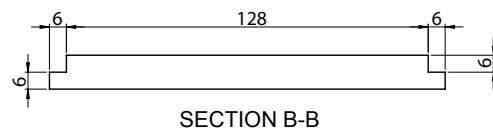

COVER

SPECIFICATIONS

MATERIAL

INFINITE® Solid Surfaces