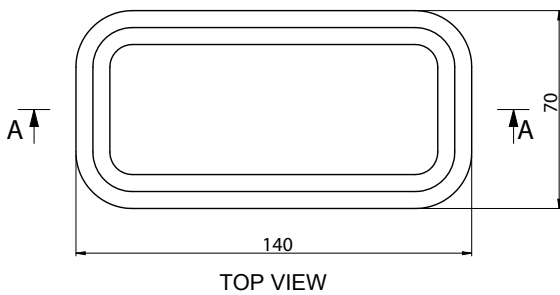

PUZZLE BOX 574 JEWELRY BOX

ART. NO.: 8050574 | ROUNDED RECTANGLE

BOX

COVER

SPECIFICATIONS

MATERIAL

INFINITE[®] Solid Surfaces

AVAILABLE COLORS

PRODUCT SIZE

L140 x W70 x H57mm

GROSS/NET WEIGHT

1.0kg / 0.6kg

ACCESSORIES LIST

9000090
Magic Sponge 1pc