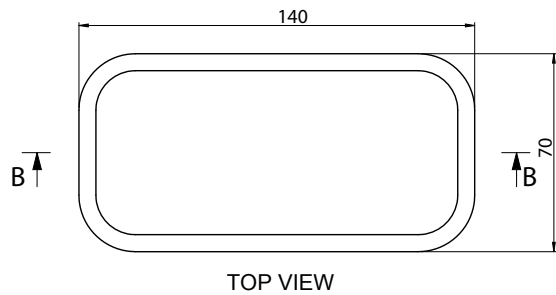

PUZZLE BOX 574 JEWELRY BOX

ART. NO.: 8050574 | ROUNDED RECTANGLE

BOX

COVER

SPECIFICATIONS

MATERIAL

INFINITE[®] Solid Surfaces

AVAILABLE COLORS

PRODUCT SIZE

L140 x W70 x H57mm

GROSS/NET WEIGHT

1.0kg / 0.6kg

ACCESSORIES LIST

9000090
Magic Sponge 1pc