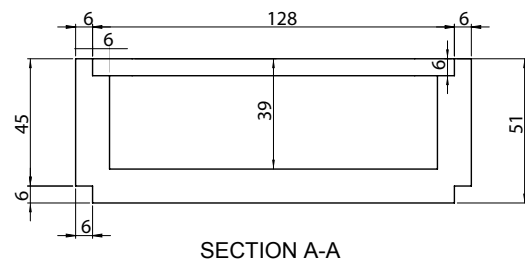

PUZZLE BOX 574 JEWELRY BOX

ART. NO.: 8050574 | ROUNDED RECTANGLE

BOX

COVER

SPECIFICATIONS

MATERIAL

INFINITE[®] Solid Surfaces

AVAILABLE COLORS

PRODUCT SIZE

L140 x W70 x H57mm

GROSS/NET WEIGHT

1.0kg / 0.6kg

ACCESSORIES LIST

9000090
Magic Sponge 1pc