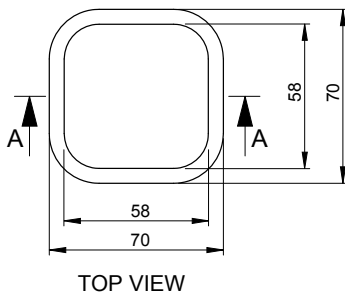

PUZZLE BOX 573 COTTON SWAB CASE

ART. NO.: 8050573 | RROUNDED RECTANGLE

SPECIFICATIONS

MATERIAL

INFINITE[®] Solid Surfaces

AVAILABLE COLORS

PRODUCT SIZE

L70 x W70 x H96mm