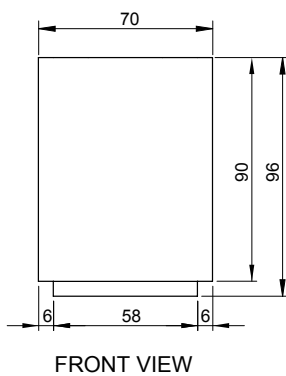

PUZZLE BOX 573 COTTON SWAB CASE

ART. NO.: 8050573 | RROUNDED RECTANGLE

SPECIFICATIONS

MATERIAL

INFINITE[®] Solid Surfaces

AVAILABLE COLORS

PRODUCT SIZE

L70 x W70 x H96mm