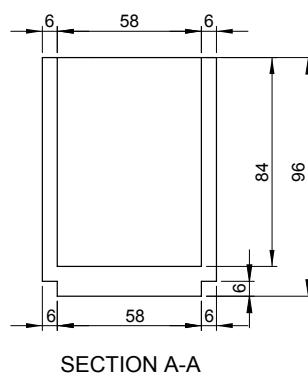

PUZZLE BOX 573 COTTON SWAB CASE

ART. NO.: 8050573 | RROUNDED RECTANGLE

SPECIFICATIONS

MATERIAL

INFINITE[®] Solid Surfaces

AVAILABLE COLORS

PRODUCT SIZE

L70 x W70 x H96mm