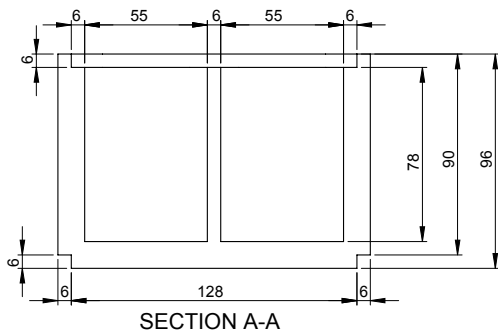

PUZZLE BOX 572 COTTON SWAB CASE

ART. NO.: 8050572 | ROUNDED RECTANGLE

SPECIFICATIONS

MATERIAL

INFINITE[®] Solid Surfaces

AVAILABLE COLORS

PRODUCT SIZE

L140 x W70 x H102mm