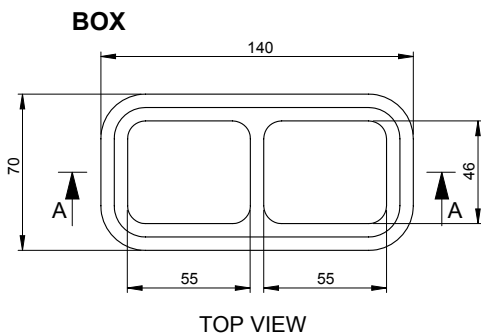

PUZZLE BOX 572 COTTON SWAB CASE

ART. NO.: 8050572 | ROUNDED RECTANGLE

SPECIFICATIONS

MATERIAL

INFINITE[®] Solid Surfaces

AVAILABLE COLORS

PRODUCT SIZE

L140 x W70 x H102mm