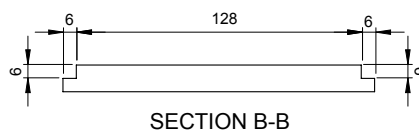

PUZZLE BOX 572 COTTON SWAB CASE

ART. NO.: 8050572 | ROUNDED RECTANGLE

SPECIFICATIONS

MATERIAL

INFINITE[®] Solid Surfaces

AVAILABLE COLORS

PRODUCT SIZE

L140 x W70 x H102mm