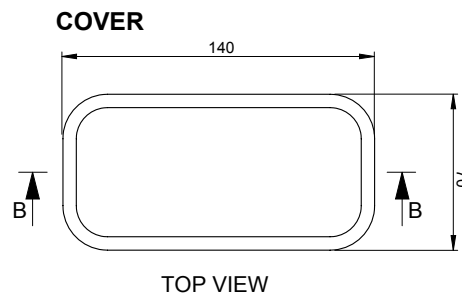

PUZZLE BOX 572 COTTON SWAB CASE

ART. NO.: 8050572 | ROUNDED RECTANGLE

SPECIFICATIONS

MATERIAL

INFINITE[®] Solid Surfaces

AVAILABLE COLORS

PRODUCT SIZE

L140 x W70 x H102mm