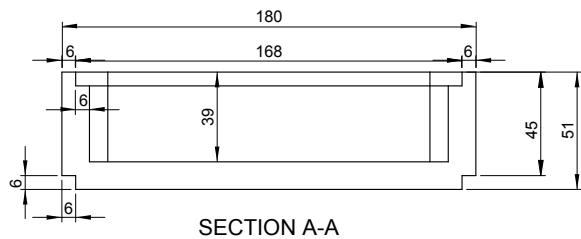

PUZZLE BOX 571 GLASSES BOX

ART. NO.: 8050571 | ROUNDED RECTANGLE

BOX

COVER

SPECIFICATIONS

MATERIAL

INFINITE® Solid Surfaces

AVAILABLE COLORS

PRODUCT SIZE

L180 x W70 x H57mm

GROSS/NET WEIGHT

1.0kg / 0.8kg

ACCESSORIES LIST

9000090
Magic Sponge 1pc