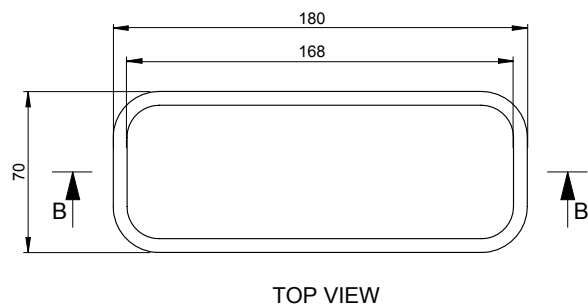

COVER

SPECIFICATIONS

MATERIAL

INFINITE® Solid Surfaces

AVAILABLE COLORS

PRODUCT SIZE

L180 x W70 x H57mm

GROSS/NET WEIGHT

1.0kg / 0.8kg

ACCESSORIES LIST

9000090
Magic Sponge 1pc