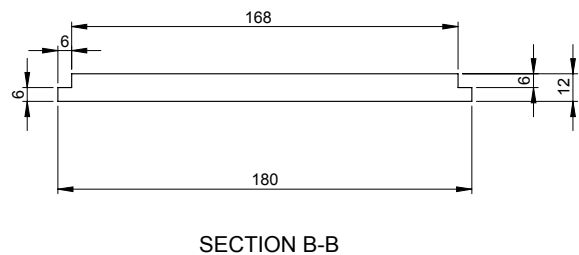

COVER

SPECIFICATIONS

MATERIAL

INFINITE® Solid Surfaces

AVAILABLE COLORS

PRODUCT SIZE

L180 x W70 x H57mm

GROSS/NET WEIGHT

1.0kg / 0.8kg

ACCESSORIES LIST

9000090
Magic Sponge 1pc