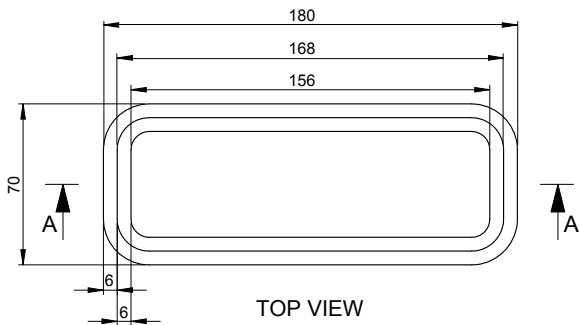

PUZZLE BOX 571 GLASSES BOX

ART. NO.: 8050571 | ROUNDED RECTANGLE

BOX

COVER

SPECIFICATIONS

MATERIAL

INFINITE® Solid Surfaces

AVAILABLE COLORS

PRODUCT SIZE

L180 x W70 x H57mm

GROSS/NET WEIGHT

1.0kg / 0.8kg

ACCESSORIES LIST

9000090
Magic Sponge 1pc