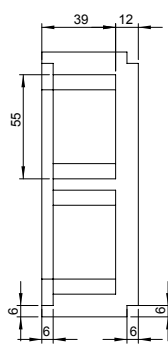

PUZZLE BOX 570 JEWELRY BOX

ART. NO.: 8050570 | ROUNDED SQUARE

BOX

COVER

SPECIFICATIONS

MATERIAL

INFINITE[®] Solid Surfaces

AVAILABLE COLORS

PRODUCT SIZE

L140 x W140 x H57mm

GROSS/NET WEIGHT

1.5kg / 1.2kg

ACCESSORIES LIST

9000090
Magic Sponge 1pc