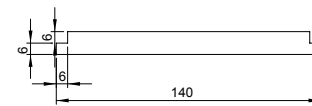

COVER

SPECIFICATIONS

MATERIAL

INFINITE® Solid Surfaces