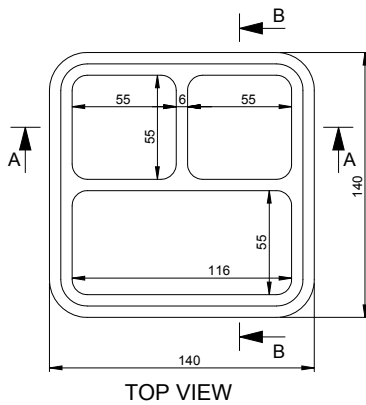

PUZZLE BOX 570 JEWELRY BOX

ART. NO.: 8050570 | ROUNDED SQUARE

BOX

COVER

SPECIFICATIONS

MATERIAL

INFINITE[®] Solid Surfaces

AVAILABLE COLORS

PRODUCT SIZE

L140 x W140 x H57mm

GROSS/NET WEIGHT

1.5kg / 1.2kg

ACCESSORIES LIST

9000090
Magic Sponge 1pc