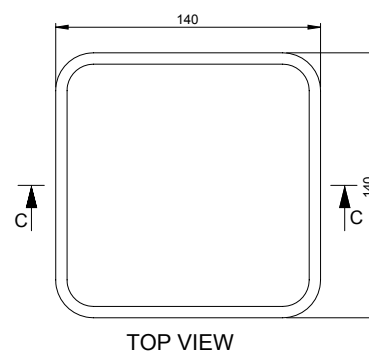

PUZZLE BOX 570 JEWELRY BOX

ART. NO.: 8050570 | ROUNDED SQUARE

BOX

COVER

SPECIFICATIONS

MATERIAL

INFINITE[®] Solid Surfaces

AVAILABLE COLORS

PRODUCT SIZE

L140 x W140 x H57mm

GROSS/NET WEIGHT

1.5kg / 1.2kg

ACCESSORIES LIST

9000090
Magic Sponge 1pc