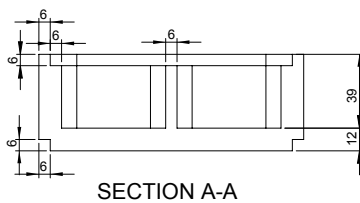

PUZZLE BOX 570 JEWELRY BOX

ART. NO.: 8050570 | ROUNDED SQUARE

BOX

COVER

SPECIFICATIONS

MATERIAL

INFINITE[®] Solid Surfaces

AVAILABLE COLORS

PRODUCT SIZE

L140 x W140 x H57mm

GROSS/NET WEIGHT

1.5kg / 1.2kg

ACCESSORIES LIST

9000090
Magic Sponge 1pc