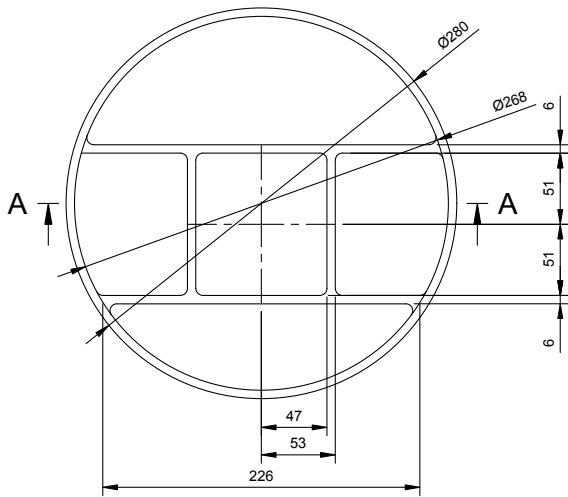

GEO 567 COSMETICS TRAY

ART. NO.: 8050567 | ROUND

TOP VIEW

FRONT VIEW

SECTION A-A

SPECIFICATIONS

MATERIAL

INFINITE[®] Solid Surfaces

AVAILABLE COLORS

PRODUCT SIZE

Dia 280 x H45mm

GROSS/NET WEIGHT

2.0kg / 1.7kg

ACCESSORIES LIST

9000090
Magic Sponge 1pc