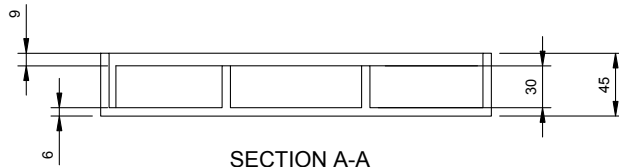

GEO 567 COSMETICS TRAY

ART. NO.: 8050567 | ROUND

TOP VIEW

FRONT VIEW

SECTION A-A

SPECIFICATIONS

MATERIAL

INFINITE[®] Solid Surfaces

AVAILABLE COLORS

PRODUCT SIZE

Dia 280 x H45mm

GROSS/NET WEIGHT

2.0kg / 1.7kg

ACCESSORIES LIST

9000090
Magic Sponge 1pc