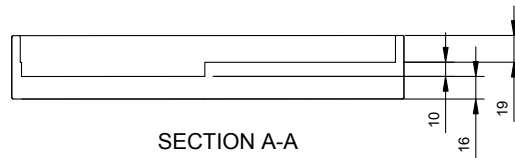

GEO 566 COSMETICS TRAY

ART. NO.: 8050566 | ROUND

SPECIFICATIONS

MATERIAL

INFINITE[®] Solid Surfaces

AVAILABLE COLORS

PRODUCT SIZE

Dia 280 x H45mm