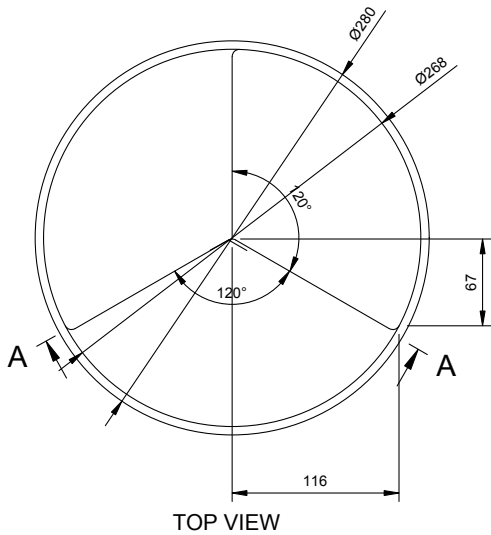

GEO 566 COSMETICS TRAY

ART. NO.: 8050566 | ROUND

SPECIFICATIONS

MATERIAL

INFINITE[®] Solid Surfaces

AVAILABLE COLORS

PRODUCT SIZE

Dia 280 x H45mm

GROSS/NET WEIGHT

2.0kg / 1.7kg

ACCESSORIES LIST

9000090
Magic Sponge 1pc