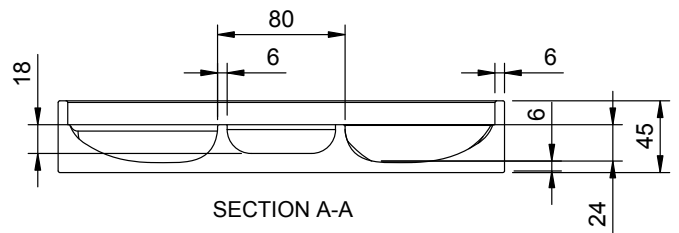

GEO 565 COSMETICS TRAY

ART. NO.: 8050565 | ROUND

TOP VIEW

FRONT VIEW

SECTION A-A

SPECIFICATIONS

MATERIAL

INFINITE[®] Solid Surfaces

AVAILABLE COLORS

PRODUCT SIZE

Dia 280 x H45mm

GROSS/NET WEIGHT

2.0kg / 1.7kg

ACCESSORIES LIST

9000090
Magic Sponge 1pc