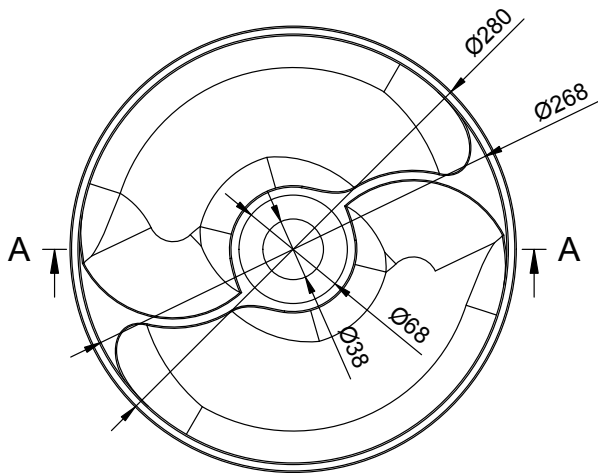

GEO 565 COSMETICS TRAY

ART. NO.: 8050565 | ROUND

TOP VIEW

FRONT VIEW

SECTION A-A

SPECIFICATIONS

MATERIAL

INFINITE[®] Solid Surfaces

AVAILABLE COLORS

PRODUCT SIZE

Dia 280 x H45mm

GROSS/NET WEIGHT

2.0kg / 1.7kg

ACCESSORIES LIST

9000090
Magic Sponge 1pc