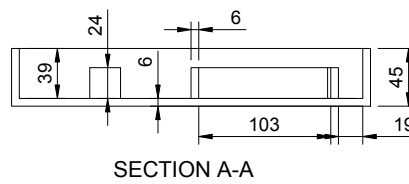

# EMOJI 563 COSMETICS TRAY

ART. NO.: 8050563 | ROUND

### PRODUCT SIZE

Dia 280 x H45mm