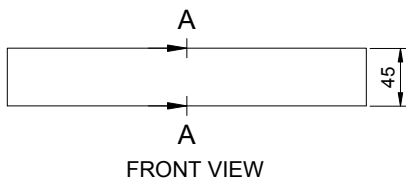

SPECIFICATIONS

MATERIAL

INFINITE® Solid Surfaces