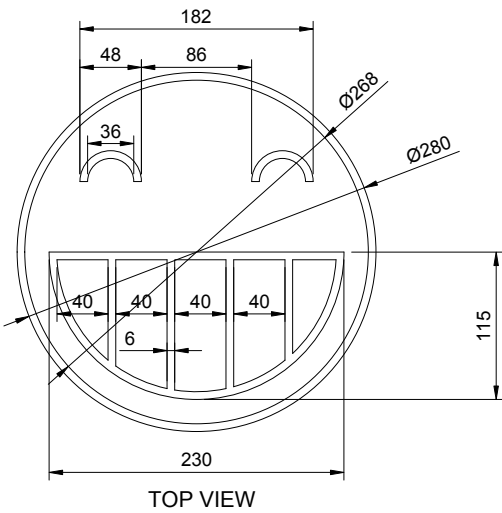

# EMOJI 563 COSMETICS TRAY

ART. NO.: 8050563 | ROUND

### PRODUCT SIZE

Dia 280 x H45mm